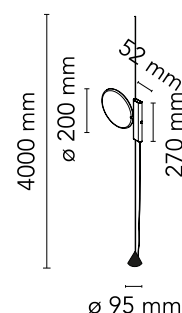

FLOS

■ F4640030 Black

OK

Designed by Konstantin Grcic, 2014

18W - 1551lm - 2700K

Lamp providing direct light. Head in gloss varnished. Body in injection-stamped PA66+30%FV with cover in gloss varnished. Orientable head. The light fitting can be moved vertically by running the internal structure of the body on a steel cable tensioned between the ceiling and the floor (useful length 4000mm). Dimmable switch with Soft Touch technology. Adaptor on plug connector with interchangeable plugs.

Are you a professional and your project needs consulting and support?

[BOOK AN APPOINTMENT](#)