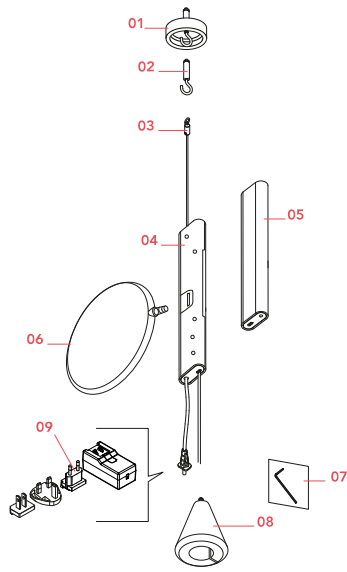

FLOS

■ F4640030 Black

OK

Designed by Konstantin Grcic, 2014

18W - 1551lm - 2700K

Lamp providing direct light. Head in gloss varnished. Body in injection-stamped PA66+30%FV with cover in gloss varnished. Orientable head. The light fitting can be moved vertically by running the internal structure of the body on a steel cable tensioned between the ceiling and the floor (useful length 4000mm). Dimmable switch with Soft Touch technology. Adaptor on plug connector with interchangeable plugs.

Physical

Colour	Black
Cord length (mm)	4000
Net weight (kg)	2.9
Package height (mm)	140
Package width (mm)	340
Package length (mm)	390
Package volume (m3)	0.02
IP internal	20

Download

Mounting instructions	↓ PDF
Mounting instructions	↓ PDF
Spare Parts	↓ PDF

Ecodesign and Energy Labelling

This product contains a light source of energy efficiency class F

Replaceable (LED only)
light source by a
professional

Replaceable control
gear by an end-user

Spare Parts

01.	Black ceiling rose	RF23030
02.	Anchor with hook	RF4640100
03.	Steel cable 6mt.	RF4640200
03.	Steel cable 6mt.	RF4640300
04.	Internal lamp body assembly	RF4640400
05.	Black extrusion	RF22996
06.	Black led head assembly	RF28254
07.	Hex Key 2mm for OK lamp	RF06850
08.	Counterweight	RF23023
09.	Black plug assembly kit & 24V driver	RF3320100

Steel cable 6mt.

RF4640400

Internal lamp body assembly

RF22996

Black extrusion

RF28254

Black led head assembly

RF06850