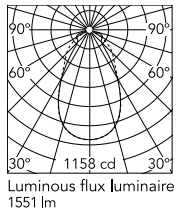

Physical

Colour	Black
Cord length (mm)	4000
Net weight (kg)	2.9
Package height (mm)	140
Package width (mm)	340
Package length (mm)	390
Package volume (m3)	0.02
IP internal	20

Download

Mounting instructions	↓ PDF
Mounting instructions	↓ PDF
Spare Parts	↓ PDF

Photometric Files

LDT / IES	↓ LDT
-----------	-----------------------

Technical Drawings

2D	↓ ZIP
3D	↓ ZIP

Schematic light drawing

Photometric

Lighting type	Direct
Light distribution	Symmetric
CCT (K)	2700

Electrical