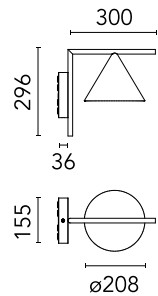

### Main specifications

Mounting	Ceiling and wall surface
LED type	LED array
Lamp category	LED
Number of heads	1
Power (W)	9.5
Source flux (lm)	989
System flux (lm)	629

### Physical

Colour	Deep Brown
Trim	No
Orientation	Fixed
Recessed depth (mm)	0
Spot diameter (mm)	208
Length (mm)	336
Net weight (kg)	2.1
IP internal	65

## Schematic light drawing

h(m)	E(lx)	D(m)
1	217	3.05
2	54	6.11
3	24	9.16
4	14	12.22
5	9	15.27