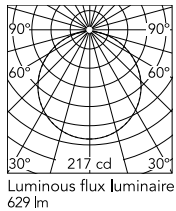

### Physical

Colour	Deep Brown
Trim	No
Orientation	Fixed
Recessed depth (mm)	0
Spot diameter (mm)	208
Length (mm)	336
Net weight (kg)	2.1
IP internal	65

### Technical Drawings

[2D](#) ZIP

[3D](#) ZIP

[Bim](#) ZIP

## Schematic light drawing

h(m)	E(lx)	D(m)
1	217	3.05
2	54	6.11
3	24	9.16
4	14	12.22
5	9	15.27