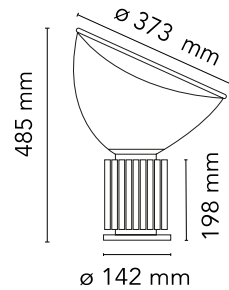

FLOS

■ F6604030 Black

Taccia Small

Designed by Achille and Pier Giacomo Castiglioni, 1962

16W - 2700K

Table lamp providing indirect and reflected light. Reflector in painted aluminium, gloss white on the outside and matt white on the inside. Directionable diffuser in transparent blown glass. Body in matt black or naturally anodized extruded aluminium. Base in nickel-plated ABS+PC. Electric cable of useful length 190 cm, with dimmer switch for ON/OFF and adjustment of the light flow between 10-100%. Plug-in power supply with interchangeable plugs.

Are you a professional and your project needs consulting and support?

BOOK AN APPOINTMENT