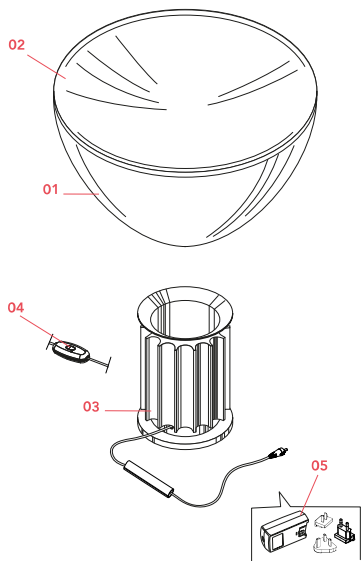

Spare Parts

01.	Taccia Small transparent diffuser & reflector	F6606000
02.	White reflector	RF24886
03.	Taccia Small LED black base	F6605030
04.	Jack plug with coaxial cable and dimmer	RF6605100
05.	Black plug assembly kit & 24V driver	RF3320100

DOWNLOAD