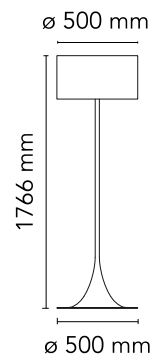

Are you a professional and your project needs consulting and support?

[BOOK AN APPOINTMENT](#)

Main specifications

EAN	8059607023198
Mounting	Floor
Environments	Indoor dry location
Light Source Type	Bulb
Lamp category	Halogen
Lamp holders	E27
Iicos	HSGS
Number of heads	1
Power (W)	250

Physical

Colour	Glossy Black
Net weight (kg)	9.3
Package height (mm)	1880
Package width (mm)	580
Package length (mm)	580
Package volume (m3)	0.63
IP internal	20

Download

[Mounting instructions](#) PDF

[Spare Parts](#) PDF