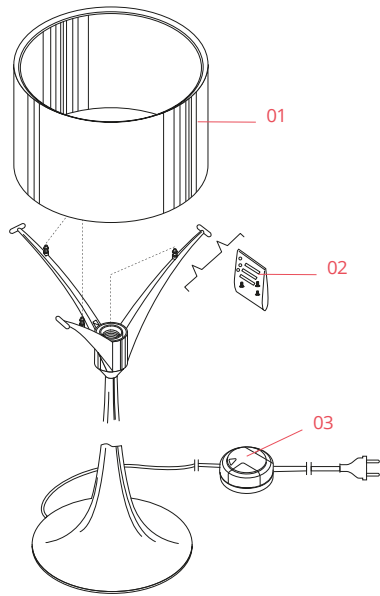

Spare Parts

01. F black diffuser RF12147
02. Bag with diffuser supports and o- RF6610100
  ring
03. Led rondo' dimmer 220/240v 40- RF28045
  250w 4-100w

DOWNLOAD