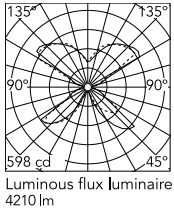

Physical

Colour	Glossy Black
Net weight (kg)	9.3
Package height (mm)	1880
Package width (mm)	580
Package length (mm)	580
Package volume (m3)	0.63
IP internal	20

Download

[Mounting instructions](#) PDF

[Spare Parts](#) PDF

Photometric Files

[LDT / IES](#) LDT

Technical Drawings

[2D](#) ZIP

[3D](#) ZIP

Schematic light drawing

Photometric

Lighting type	Indirect, Direct
Light distribution	Symmetric