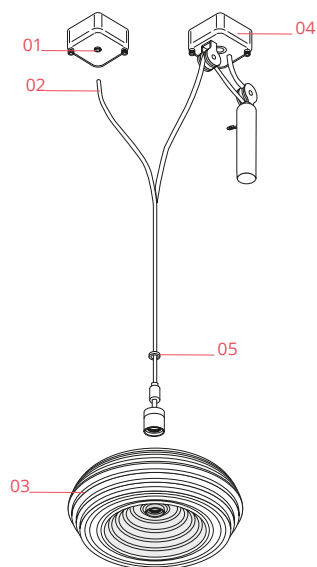

Physical

Colour	Aluminium
Cord length (mm)	2200
Net weight (kg)	1.4
Package height (mm)	280
Package width (mm)	425
Package length (mm)	420
Package volume (m3)	0.05
IP internal	20

Download

[Mounting instructions](#)  PDF

[Spare Parts](#)  PDF

Photometric Files

[LDT / IES](#)  LDT

Technical Drawings

[2D](#)  ZIP

[3D](#)  ZIP

Schematic light drawing

Beam Angle: 28°

Bulbs

NOT INCLUDED

RF32771

LED Lamp 11W Im E27 220-
240V 2700K A60

Spare Parts

- | | | |
|-----|---------------------------|-----------|
| 01. | Complete ceiling rose | RF6500109 |
| 02. | Electric wiring 2,5mt | RF04637 |
| 03. | Zapon-varnished reflector | RF00750 |
| 05. | Ring nut | RF06821 |

Ring nut