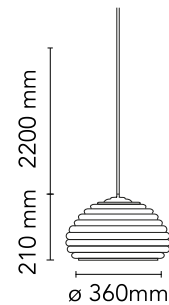

Are you a professional and your project needs consulting and support?

[BOOK AN APPOINTMENT](#)

Main specifications

EAN	8059607022450
Mounting	Suspension
Environments	Indoor dry location
Light Source Type	Bulb
Lamp category	Halogen
Lamp holders	E27
Ilcos	HSGSA/S
Number of heads	1
Power (W)	70

Physical

Colour	Aluminium
Cord length (mm)	2200
Net weight (kg)	1.4
Package height (mm)	280
Package width (mm)	425
Package length (mm)	420
Package volume (m3)	0.05
IP internal	20

Download

[Mounting instructions](#)  PDF

[Spare Parts](#)  PDF

Photometric Files

[LDT / IES](#)  LDT

Technical Drawings

[2D](#)  ZIP

[3D](#)  ZIP

Schematic light drawing

Beam Angle: 28°

h(m)	E(lx)	D(m)
1	843	0.50
2	211	1.01
3	94	1.51
4	53	2.02
5	34	2.52

Luminous flux Luminaire
560 lm

Photometric

Lighting type	Direct
Light distribution	Symmetric

Electrical

Insulation class	I
Frequency (Hz)	50/60
Main voltage (Vac)	220-250
LED voltage Vf (Vdc)	null
Dimmable	Yes
Dimming interface	Remote Dimmable (Dimmer Not Included)
Batteries inside	No
Charging min time	No