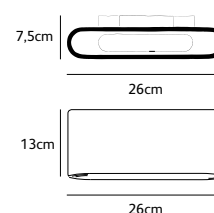

solo

solo wall lamp LED

SO.WA.LED.ABL	26cm aluminium black	•
SO.WA.LED.ALA	26cm aluminium latte	•
SO.WA.LED.AMR	26cm aluminium marone NEW	•
SO.WA.LED.AW	26cm aluminium white	•
SO.WA.LED.BR	26cm bronze	•
SO.WA.LED.LT.BLACK/K90	26cm leather black	•
SO.WA.LED.LT.BROWN/K59	26cm leather brown	•
SO.WA.LED.LT.NATURAL/K34	26cm leather natural	•
SO.WA.LED.LT.TAUPE/K81	26cm leather taupe	•

Wxdxh **26x7,5x13cm**
 Light source **integrated**
LED 6,5W up & 6,5W down
2700K / 1300 lm
 Net. weight **2,5kg (bronze: 6kg)**
 Gross weight **3kg (bronze: 6,5kg)**
 Packaging **31x22x9cm**
Trailing & leading edge
Dimmable driver
Dimmer not included
IP 20
Distance between secure holes 12 cm

*Please note:

- For the solo wall lamp in leather:
leather is a natural product; the color and leather stucture might deviate per fixture or from the sample.
- The solo wall LED in leather is approximately 13,3 cm in height.

Wxdxh **26x7,5x13cm**
 Lamp source **integrated**
LED 6,5W up & 6,5W down
2700K / 1300 lm (3000K on request)
 Net. weight **2,5kg (bronze: 6kg)**
 Gross weight **3kg (bronze: 6,5kg)**
 Packaging **31x22x9cm**
Not dimmable
Non dimmable driver
IP 55