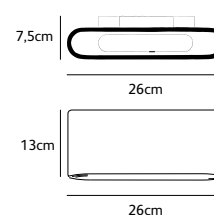

Wxdxh **26x7,5x13cm**
 Light source **integrated**
LED 6,5W up & 6,5W down
2700K / 1300 lm
 Net. weight **2,5kg (bronze: 6kg)**
 Gross weight **3kg (bronze: 6,5kg)**
 Packaging **31x22x9cm**
Trailing & leading edge
Dimmable driver
Dimmer not included
IP 20
Distance between secure holes 12 cm

*Please note:

- For the solo wall lamp in leather:
leather is a natural product; the color and leather stucture might deviate per fixture or from the sample.
- The solo wall LED in leather is approximately 13,3 cm in height.

Wxdxh **26x7,5x13cm**
 Lamp source **integrated**
LED 6,5W up & 6,5W down
2700K / 1300 lm (3000K on request)
 Net. weight **2,5kg (bronze: 6kg)**
 Gross weight **3kg (bronze: 6,5kg)**
 Packaging **31x22x9cm**
Not dimmable
Non dimmable driver
IP 55