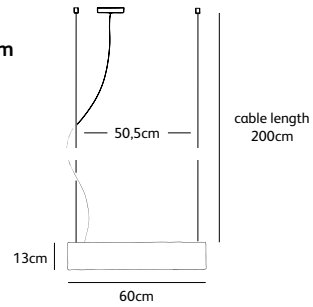

Wxdxh **60x7x13cm**  
Standard cable length **200cm**  
Ceiling cover **Ø 11,5cm**  
Light source **integrated**  
**13W LED down /**  
**2700K / 1300 lm**  
Net. weight **4kg**  
Gross weight **5kg**  
Packaging **67x21x15cm**  
Driver  
**Trailing/leading edge**  
**Dimmable driver**  
**Dimmer not included**  
**IP 20**

SO.SU.100.LED.BL	100cm black powder coated
SO.SU.100.LED.LA	100cm latte powder coated
SO.SU.100.LED.MR	100cm marone powder coated <b>NEW</b>
SO.SU.100.LED.WH	100cm white powder coated

Wxdxh **100x7x13cm**  
Standard cable length **200cm**  
Ceiling cover **Ø 11,5cm**  
Light source **integrated**  
**18W LED down /**  
**2700K / 1950 lm**  
Net. weight **7kg**  
Gross weight **8kg**  
Packaging **107x21x15cm**  
Driver  
**Trailing/leading edge**  
**Dimmable driver**  
**Dimmer not included**  
**IP 20**

SO.SU.140.LED.BL	140cm black powder coated
SO.SU.140.LED.LA	140cm latte powder coated
SO.SU.140.LED.MR	140cm marone powder coated <b>NEW</b>
SO.SU.140.LED.WH	140cm white powder coated

Wxdxh **140x7x13cm**  
Standard cable length **200cm**  
Ceiling cover **Ø 11,5cm**  
Light source **integrated**  
**18W LED down /**  
**2700K / 1950 lm**  
Net. weight **9,5kg**  
Gross weight **10,5kg**  
Packaging **147x21x15cm**  
Driver  
**Trailing/leading edge**  
**Dimmable driver**  
**Dimmer not included**  
**IP 20**