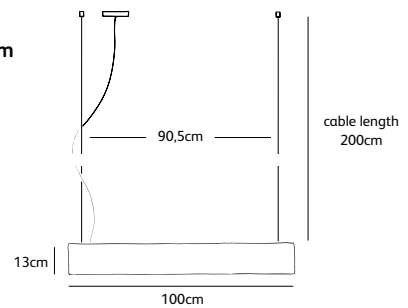

Wxdxh **60x7x13cm**  
Standard cable length **200cm**  
Ceiling cover **Ø 11,5cm**  
Light source **integrated**  
**13W LED down /**  
**2700K / 1300 lm**  
Net. weight **4kg**  
Gross weight **5kg**  
Packaging **67x21x15cm**  
Driver  
**Trailing/leading edge**  
**Dimmable driver**  
**Dimmer not included**  
**IP 20**

SO.SU.100.LED.BL	100cm black powder coated
SO.SU.100.LED.LA	100cm latte powder coated
SO.SU.100.LED.MR	100cm marone powder coated <b>NEW</b>
SO.SU.100.LED.WH	100cm white powder coated

Wxdxh **100x7x13cm**  
Standard cable length **200cm**  
Ceiling cover **Ø 11,5cm**  
Light source **integrated**  
**18W LED down /**  
**2700K / 1950 lm**  
Net. weight **7kg**  
Gross weight **8kg**  
Packaging **107x21x15cm**  
Driver  
**Trailing/leading edge**  
**Dimmable driver**  
**Dimmer not included**  
**IP 20**

SO.SU.140.LED.BL	140cm black powder coated
SO.SU.140.LED.LA	140cm latte powder coated
SO.SU.140.LED.MR	140cm marone powder coated <b>NEW</b>
SO.SU.140.LED.WH	140cm white powder coated

Wxdxh **140x7x13cm**  
Standard cable length **200cm**  
Ceiling cover **Ø 11,5cm**  
Light source **integrated**  
**18W LED down /**  
**2700K / 1950 lm**  
Net. weight **9,5kg**  
Gross weight **10,5kg**  
Packaging **147x21x15cm**  
Driver  
**Trailing/leading edge**  
**Dimmable driver**  
**Dimmer not included**  
**IP 20**