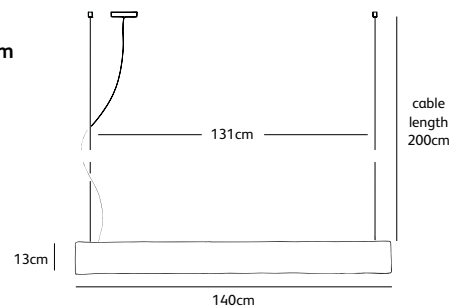

Wxdxh **60x7x13cm**  
Standard cable length **200cm**  
Ceiling cover **Ø 11,5cm**  
Light source **integrated**  
**13W LED down /**  
**2700K / 1300 lm**  
Net. weight **4kg**  
Gross weight **5kg**  
Packaging **67x21x15cm**  
Driver  
**Trailing/leading edge**  
**Dimmable driver**  
**Dimmer not included**  
**IP 20**

SO.SU.100.LED.BL	100cm black powder coated
SO.SU.100.LED.LA	100cm latte powder coated
SO.SU.100.LED.MR	100cm marone powder coated <b>NEW</b>
SO.SU.100.LED.WH	100cm white powder coated

Wxdxh **100x7x13cm**  
Standard cable length **200cm**  
Ceiling cover **Ø 11,5cm**  
Light source **integrated**  
**18W LED down /**  
**2700K / 1950 lm**  
Net. weight **7kg**  
Gross weight **8kg**  
Packaging **107x21x15cm**  
Driver  
**Trailing/leading edge**  
**Dimmable driver**  
**Dimmer not included**  
**IP 20**

SO.SU.140.LED.BL	140cm black powder coated
SO.SU.140.LED.LA	140cm latte powder coated
SO.SU.140.LED.MR	140cm marone powder coated <b>NEW</b>
SO.SU.140.LED.WH	140cm white powder coated

Wxdxh **140x7x13cm**  
Standard cable length **200cm**  
Ceiling cover **Ø 11,5cm**  
Light source **integrated**  
**18W LED down /**  
**2700K / 1950 lm**  
Net. weight **9,5kg**  
Gross weight **10,5kg**  
Packaging **147x21x15cm**  
Driver  
**Trailing/leading edge**  
**Dimmable driver**  
**Dimmer not included**  
**IP 20**