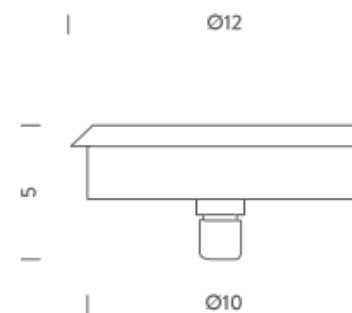

6000K

LAMPING

Source	LED spot
Total power	2W
Emission	Diffused
Tension	24VDC
Color temperature	6000K
Initial chromaticity	SDCM < 3
Typ cri	80
Energy class	A+
Ip class	67
Dimensions	ø11,8x5cm
Materials	Chromed brass
Ambient temperature range	- 20°C / 35°
Performance ambient temperature	25°
Notes	recessed box not included BOXSKILL1, driver not included, cable 1m. Certified 500kg static load, 3000kg dynamic load. Dimmable 1-10V, DALI, DMX, Casambi

Customization options

Accessories

Net lamp weight

Codes

BSKL0212G310CS

Structure

grey

PACKAGE

Package 01

Dimension: 14,2x14,2x9,3 cm / Gross weight: 1,1 kg

Certificazioni