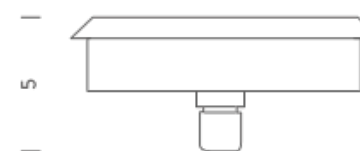

RGB

LAMPING

Source	LED spot
Total power	3,6W
Emission	Diffused
Tension	24VDC
Color temperature	RGB
Initial luminaire efficacy	> 90lm/W
Initial chromaticity	SDCM < 3
Energy class	A+
Ip class	67
Dimensions	ø11,8x5cm
Materials	Chromed brass
Ambient temperature range	- 20°C / 35°
Performance ambient temperature	25°
Notes	recessed box not included BOXSKILL1, driver not included, cable 1m. Certified 500kg static load, 3000kg dynamic load. Dimmable 1-10V, DALI, DMX, Casambi

Customization options

Colour temperatures

Accessories

Drivers 24VDC + DALI interface, | Recessed box skill, Recessed boxskill 1

Net lamp weight

1 kg

Codes

BSKL0212G315CS

Structure

grey

PACKAGE

Package 01

Dimension: 31x23x22 cm / Gross weight: 2,5 kg

Certificazioni

Ø12

5

Ø10