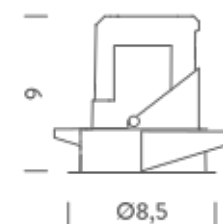

TRIMLESS

TRIM

RECESSED TRIMLESS 15° | 3000K

LAMPING

Source	LED spot
Total power	10W
Emission	Direct adjustable 15°
Switching	according to driver
Tension	270mA
Color temperature	2700K
Luminous flux	740lm
Typ CRI	> 90
Energy class	F
IP class	20
Dimensions	ø7,1x9cm
Notes	driver and ring not included
Accessories	Drivers, Salina Ring,
Net lamp weight	0,27 kg

Codes

SAL LW3 61

Structure

white

PACKAGE

Package 01

Dimension: 46x42x22 cm / Gross weight: 0,31 kg

Certificazioni

TRIMLESS

TRIM

RECESSED TRIMLESS 35° | 3000K

LAMPING

Source	LED spot
Total power	10W
Emission	Direct adjustable 35°
Switching	according to driver
Tension	270mA
Color temperature	3000K
Luminous flux	770lm
Typ CRI	> 90
Energy class	F
IP class	20
Dimensions	ø7,1x9cm
Notes	driver and ring not included
Accessories	Drivers, Salina Ring,
Net lamp weight	0,27 kg