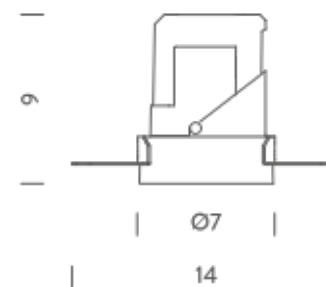

TRIMLESS

TRIM

RECESSED TRIMLESS 15° | 3000K

LAMPING

Source	LED spot
Total power	10W
Emission	Direct adjustable 15°
Switching	according to driver
Tension	270mA
Color temperature	2700K
Luminous flux	740lm
Typ CRI	> 90
Energy class	F
IP class	20
Dimensions	ø7,1x9cm
Notes	driver and ring not included
Accessories	Drivers, Salina Ring,
Net lamp weight	0,27 kg

Codes

SAL LW3 61

Structure

white

PACKAGE

Package 01

Dimension: 46x42x22 cm / Gross weight: 0,31 kg

Certificazioni

TRIMLESS

TRIM

RECESSED TRIMLESS 35° | 3000K

LAMPING

Source	LED spot
Total power	10W
Emission	Direct adjustable 35°
Switching	according to driver
Tension	270mA
Color temperature	3000K
Luminous flux	770lm
Typ CRI	> 90
Energy class	F
IP class	20
Dimensions	ø7,1x9cm
Notes	driver and ring not included
Accessories	Drivers, Salina Ring,
Net lamp weight	0,27 kg