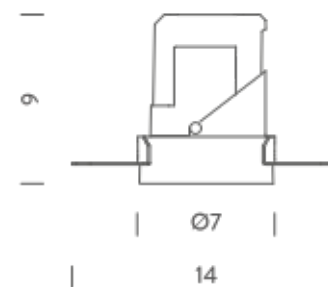

RECESSED TRIMLESS 15° | 2700K

LAMPING

Source	LED spot
Total power	10W
Emission	Direct adjustable 15°
Switching	according to driver
Tension	270mA
Color temperature	2700K
Luminous flux	640lm
Typ CRI	> 90
Energy class	F
IP class	20
Dimensions	ø7,1x9cm
Notes	driver and ring not included
Accessories	Drivers, Salina Ring,
Net lamp weight	0,27 kg

Codes

SAL LW2 61

Structure

white

PACKAGE

Package 01

Dimension: 46x42x22 cm / Gross weight: 0,31 kg

Certificazioni

TRIMLESS

TRIM

RECESSED TRIMLESS 15° | 3000K

LAMPING

Source	LED spot
Total power	10W
Emission	Direct adjustable 15°
Switching	according to driver
Tension	270mA
Color temperature	2700K
Luminous flux	740lm
Typ CRI	> 90
Energy class	F
IP class	20
Dimensions	ø7,1x9cm
Notes	driver and ring not included
Accessories	Drivers, Salina Ring,
Net lamp weight	0,27 kg

Dimension: 50,8x41,5x22 cm / Gross weight: 0,34 kg

Certificazioni

TRIMLESS

TRIM

RECESSED TRIM 15° | 3000K

LAMPING

Source	LED spot
Total power	10W
Emission	Direct adjustable 15°
Switching	according to driver
Tension	270mA
Color temperature	3000K
Luminous flux	700lm
Typ CRI	> 90
Energy class	F
IP class	20
Dimensions	ø8,5x9cm
Notes	driver and ring not included
Accessories	Drivers, Salina Ring,
Net lamp weight	0,31 kg