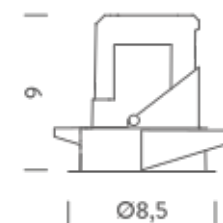

RECESSED TRIM 35° | 3000K

LAMPING

Source	LED spot
Total power	10W
Emission	Direct adjustable 35°
Switching	according to driver
Tension	270mA
Color temperature	3000K
Luminous flux	700lm
Typ CRI	> 90
Energy class	F
IP class	20
Dimensions	ø8,5x9cm
Notes	driver and ring not included
Accessories	Drivers, Salina | Ring,
Net lamp weight	0,31 kg

Codes

SAT LW3 63
SAT LN3 63

Structure

white
black

PACKAGE

Package 01

Dimension: 50,8x41,5x22 cm / Gross weight: 0,34 kg

Certificazioni

TRIMLESS

TRIM