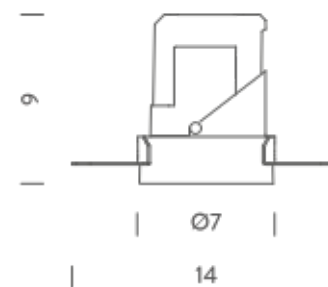

TRIMLESS

TRIM

RECESSED TRIM 15° | 2700K

LAMPING

Source	LED spot
Total power	10W
Emission	Direct adjustable 15°
Switching	according to driver
Tension	270mA
Color temperature	2700K
Luminous flux	700lm
Typ CRI	> 90
Energy class	F
IP class	20
Dimensions	ø8,5x9cm
Accessories	Drivers, Salina Ring,
Net lamp weight	0,31 kg

Dimension: 50,8x41,5x22 cm / Gross weight: 0,34 kg

Certificazioni

TRIMLESS

TRIM

RECESSED TRIM 15° | 3000K

LAMPING

Source	LED spot
Total power	10W
Emission	Direct adjustable 15°
Switching	according to driver
Tension	270mA
Color temperature	3000K
Luminous flux	700lm
Typ CRI	> 90
Energy class	F
IP class	20
Dimensions	ø8,5x9cm
Notes	driver and ring not included
Accessories	Drivers, Salina Ring,
Net lamp weight	0,31 kg