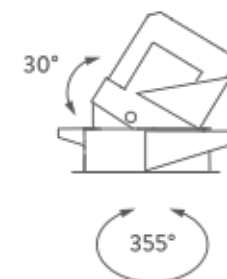

TRIMLESS

TRIM

RECESSED TRIMLESS 15° | 3000K

LAMPING

Source	LED spot
Total power	10W
Emission	Direct adjustable 15°
Switching	according to driver
Tension	270mA
Color temperature	2700K
Luminous flux	740lm
Typ CRI	> 90
Energy class	F
IP class	20
Dimensions	ø7,1x9cm
Notes	driver and ring not included
Accessories	Drivers, Salina Ring,
Net lamp weight	0,27 kg

Codes

SAL LW3 61

Structure

white

PACKAGE

Package 01

Dimension: 46x42x22 cm / Gross weight: 0,31 kg

Certificazioni

TRIMLESS

TRIM

RECESSED TRIMLESS 35° | 3000K

LAMPING

Source	LED spot
Total power	10W
Emission	Direct adjustable 35°
Switching	according to driver
Tension	270mA
Color temperature	3000K
Luminous flux	770lm
Typ CRI	> 90
Energy class	F
IP class	20
Dimensions	ø7,1x9cm
Notes	driver and ring not included
Accessories	Drivers, Salina Ring,
Net lamp weight	0,27 kg

Codes

SAL LW3 63

Structure

white

PACKAGE

Package 01

Dimension: 46x42x22 cm / Gross weight: 0,31 kg

Certificazioni