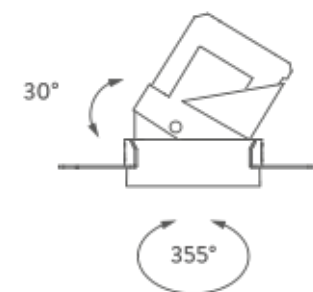

RECESSED TRIMLESS 15° | 2700K

LAMPING

Source	LED spot
Total power	10W
Emission	Direct adjustable 15°
Switching	according to driver
Tension	270mA
Color temperature	2700K
Luminous flux	640lm
Typ CRI	> 90
Energy class	F
IP class	20
Dimensions	ø7,1x9cm
Notes	driver and ring not included
Accessories	Drivers, Salina Ring,
Net lamp weight	0,27 kg

TRIMLESS

TRIM

RECESSED TRIMLESS 15° | 3000K

LAMPING

Source	LED spot
Total power	10W
Emission	Direct adjustable 15°
Switching	according to driver
Tension	270mA
Color temperature	2700K
Luminous flux	740lm
Typ CRI	> 90
Energy class	F
IP class	20
Dimensions	ø7,1x9cm
Notes	driver and ring not included
Accessories	Drivers, Salina Ring,
Net lamp weight	0,27 kg

Codes

SAL LW3 61

Structure

white

PACKAGE

Package 01

Dimension: 46x42x22 cm / Gross weight: 0,31 kg

Certificazioni

TRIMLESS

TRIM

RECESSED TRIMLESS 35° | 3000K

LAMPING

Source	LED spot
Total power	10W
Emission	Direct adjustable 35°
Switching	according to driver
Tension	270mA
Color temperature	3000K
Luminous flux	770lm
Typ CRI	> 90
Energy class	F
IP class	20
Dimensions	ø7,1x9cm
Notes	driver and ring not included
Accessories	Drivers, Salina Ring,
Net lamp weight	0,27 kg