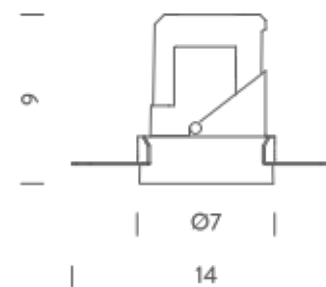

RECESSED TRIM 15° | 3000K

LAMPING

Source	LED spot
Total power	10W
Emission	Direct adjustable 15°
Switching	according to driver
Tension	270mA
Color temperature	3000K
Luminous flux	700lm
Typ CRI	> 90
Energy class	F
IP class	20
Dimensions	ø8,5x9cm
Notes	driver and ring not included
Accessories	Drivers, Salina | Ring,
Net lamp weight	0,31 kg

Codes

SAT LW3 61
SAT LN3 61

Structure

white
black

PACKAGE

Package 01

Dimension: 50,8x41,5x22 cm / Gross weight: 0,34 kg

Certificazioni

TRIMLESS