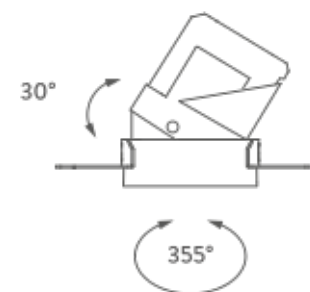

Dimension: 50,8x41,5x22 cm / Gross weight: 0,34 kg

Certificazioni

TRIMLESS

TRIM

RECESSED TRIM 15° | 3000K

LAMPING

Source	LED spot
Total power	10W
Emission	Direct adjustable 15°
Switching	according to driver
Tension	270mA
Color temperature	3000K
Luminous flux	700lm
Typ CRI	> 90
Energy class	F
IP class	20
Dimensions	ø8,5x9cm
Notes	driver and ring not included
Accessories	Drivers, Salina Ring,
Net lamp weight	0,31 kg

Codes

SAT LW3 61
SAT LN3 61

Structure

white
black

PACKAGE

Package 01

Dimension: 50,8x41,5x22 cm / Gross weight: 0,34 kg

Certificazioni

TRIMLESS

TRIM

RECESSED TRIM 35° | 3000K

LAMPING

Source	LED spot
Total power	10W
Emission	Direct adjustable 35°
Switching	according to driver
Tension	270mA
Color temperature	3000K
Luminous flux	700lm
Typ CRI	> 90
Energy class	F
IP class	20
Dimensions	ø8,5x9cm
Notes	driver and ring not included
Accessories	Drivers, Salina Ring,
Net lamp weight	0,31 kg