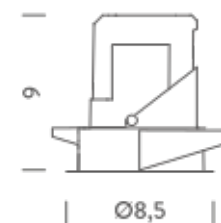

RECESSED TRIM 15° | 3000K

LAMPING

Source	LED spot
Total power	10W
Emission	Direct adjustable 15°
Switching	according to driver
Tension	270mA
Color temperature	3000K
Luminous flux	700lm
Typ CRI	> 90
Energy class	F
IP class	20
Dimensions	ø8,5x9cm
Notes	driver and ring not included
Accessories	Drivers, Salina | Ring,
Net lamp weight	0,31 kg

Codes

SAT LW3 61
SAT LN3 61

Structure

white
black

PACKAGE

Package 01

Dimension: 50,8x41,5x22 cm / Gross weight: 0,34 kg

Certificazioni

TRIMLESS

TRIM