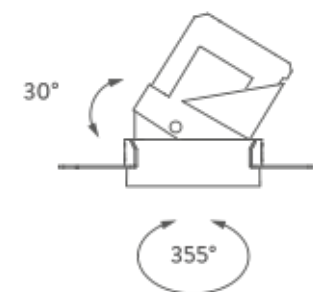

TRIMLESS

TRIM

RECESSED TRIMLESS 35° | 3000K

LAMPING

Source	LED spot
Total power	10W
Emission	Direct adjustable 35°
Switching	according to driver
Tension	270mA
Color temperature	3000K
Luminous flux	770lm
Typ CRI	> 90
Energy class	F
IP class	20
Dimensions	ø7,1x9cm
Notes	driver and ring not included
Accessories	Drivers, Salina Ring,
Net lamp weight	0,27 kg

Codes

SAL LW3 63

Structure

white

PACKAGE

Package 01

Dimension: 46x42x22 cm / Gross weight: 0,31 kg

Certificazioni

TRIMLESS

TRIM

RECESSED TRIMLESS 35° | 2700K

LAMPING

Source	LED spot
Total power	10W
Emission	Direct adjustable 35°
Switching	according to driver
Tension	270mA
Color temperature	2700K
Luminous flux	670lm
Typ CRI	> 90
Energy class	F
IP class	20
Dimensions	ø7,1x9cm
Notes	driver and ring not included
Accessories	Drivers, Salina Ring,
Net lamp weight	0,27 kg

Dimension: 50,8x41,5x22 cm / Gross weight: 0,34 kg

Certificazioni

TRIMLESS

TRIM

RECESSED TRIM 15° | 3000K

LAMPING

Source	LED spot
Total power	10W
Emission	Direct adjustable 15°
Switching	according to driver
Tension	270mA
Color temperature	3000K
Luminous flux	700lm
Typ CRI	> 90
Energy class	F
IP class	20
Dimensions	ø8,5x9cm
Notes	driver and ring not included
Accessories	Drivers, Salina Ring,
Net lamp weight	0,31 kg