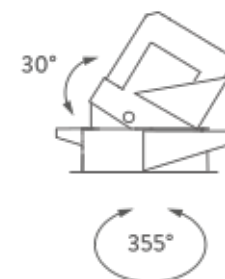

RECESSED TRIM 15° | 3000K

LAMPING

Source	LED spot
Total power	10W
Emission	Direct adjustable 15°
Switching	according to driver
Tension	270mA
Color temperature	3000K
Luminous flux	700lm
Typ CRI	> 90
Energy class	F
IP class	20
Dimensions	ø8,5x9cm
Notes	driver and ring not included
Accessories	Drivers, Salina | Ring,
Net lamp weight	0,31 kg

Codes

SAT LW3 61
SAT LN3 61

Structure

white
black

PACKAGE

Package 01

Dimension: 50,8x41,5x22 cm / Gross weight: 0,34 kg

Certificazioni

TRIMLESS

TRIM