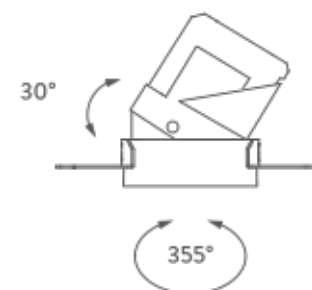

RECESSED TRIMLESS 15° | 2700K

LAMPING

Source	LED spot
Total power	10W
Emission	Direct adjustable 15°
Switching	according to driver
Tension	270mA
Color temperature	2700K
Luminous flux	640lm
Typ CRI	> 90
Energy class	F
IP class	20
Dimensions	ø7,1x9cm
Notes	driver and ring not included
Accessories	Drivers, Salina Ring,
Net lamp weight	0,27 kg

Codes

SAL LW2 61

Structure

white

PACKAGE

Package 01

Dimension: 46x42x22 cm / Gross weight: 0,31 kg

Certificazioni

TRIMLESS

TRIM

RECESSED TRIMLESS 15° | 3000K

LAMPING

Source	LED spot
Total power	10W
Emission	Direct adjustable 15°
Switching	according to driver
Tension	270mA
Color temperature	2700K
Luminous flux	740lm
Typ CRI	> 90
Energy class	F
IP class	20
Dimensions	ø7,1x9cm
Notes	driver and ring not included
Accessories	Drivers, Salina Ring,
Net lamp weight	0,27 kg

Dimension: 50,8x41,5x22 cm / Gross weight: 0,34 kg

Certificazioni

TRIMLESS

TRIM

RECESSED TRIM 15° | 3000K

LAMPING

Source	LED spot
Total power	10W
Emission	Direct adjustable 15°
Switching	according to driver
Tension	270mA
Color temperature	3000K
Luminous flux	700lm
Typ CRI	> 90
Energy class	F
IP class	20
Dimensions	ø8,5x9cm
Notes	driver and ring not included
Accessories	Drivers, Salina Ring,
Net lamp weight	0,31 kg