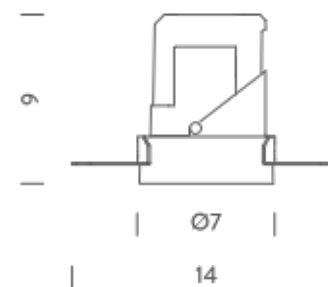

Dimension: 50,8x41,5x22 cm / Gross weight: 0,34 kg

Certificazioni

TRIMLESS

TRIM

RECESSED TRIM 15° | 3000K

LAMPING

Source	LED spot
Total power	10W
Emission	Direct adjustable 15°
Switching	according to driver
Tension	270mA
Color temperature	3000K
Luminous flux	700lm
Typ CRI	> 90
Energy class	F
IP class	20
Dimensions	ø8,5x9cm
Notes	driver and ring not included
Accessories	Drivers, Salina Ring,
Net lamp weight	0,31 kg

TRIMLESS

TRIM

RECESSED TRIM 35° | 2700K

LAMPING

Source	LED spot
Total power	10W
Emission	Direct adjustable 35°
Switching	according to driver
Tension	270mA
Color temperature	2700K
Luminous flux	700lm
Typ CRI	> 90
Energy class	F
IP class	20
Dimensions	ø8,5x9cm
Notes	driver and ring not included
Accessories	Drivers, Salina Ring,
Net lamp weight	0,31 kg

Codes

SAT LW2 63
SAT LN2 63

Structure

white
black

PACKAGE

Package 01

Dimension: 50,8x41,5x22 cm / Gross weight: 0,34 kg

Certificazioni

TRIMLESS

TRIM