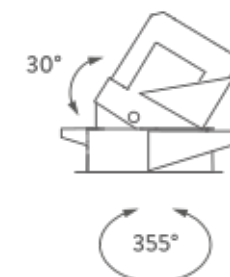

TRIMLESS

TRIM

RECESSED TRIMLESS 35° | 3000K

LAMPING

Source	LED spot
Total power	10W
Emission	Direct adjustable 35°
Switching	according to driver
Tension	270mA
Color temperature	3000K
Luminous flux	770lm
Typ CRI	> 90
Energy class	F
IP class	20
Dimensions	ø7,1x9cm
Notes	driver and ring not included
Accessories	Drivers, Salina Ring,
Net lamp weight	0,27 kg

Codes

SAL LW3 63

Structure

white

PACKAGE

Package 01

Dimension: 46x42x22 cm / Gross weight: 0,31 kg

Certificazioni

TRIMLESS

TRIM

RECESSED TRIMLESS 35° | 2700K

LAMPING

Source	LED spot
Total power	10W
Emission	Direct adjustable 35°
Switching	according to driver
Tension	270mA
Color temperature	2700K
Luminous flux	670lm
Typ CRI	> 90
Energy class	F
IP class	20
Dimensions	ø7,1x9cm
Notes	driver and ring not included
Accessories	Drivers, Salina Ring,
Net lamp weight	0,27 kg