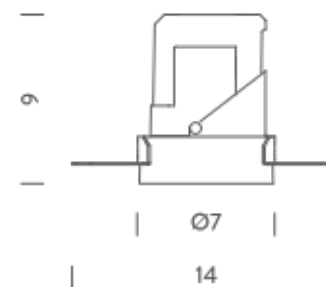

TRIMLESS

TRIM

RECESSED TRIMLESS 35° | 3000K

LAMPING

Source	LED spot
Total power	10W
Emission	Direct adjustable 35°
Switching	according to driver
Tension	270mA
Color temperature	3000K
Luminous flux	770lm
Typ CRI	> 90
Energy class	F
IP class	20
Dimensions	ø7,1x9cm
Notes	driver and ring not included
Accessories	Drivers, Salina Ring,
Net lamp weight	0,27 kg

Codes

SAL LW3 63

Structure

white

PACKAGE

Package 01

Dimension: 46x42x22 cm / Gross weight: 0,31 kg

Certificazioni

TRIMLESS

TRIM

RECESSED TRIMLESS 35° | 2700K

LAMPING

Source	LED spot
Total power	10W
Emission	Direct adjustable 35°
Switching	according to driver
Tension	270mA
Color temperature	2700K
Luminous flux	670lm
Typ CRI	> 90
Energy class	F
IP class	20
Dimensions	ø7,1x9cm
Notes	driver and ring not included
Accessories	Drivers, Salina Ring,
Net lamp weight	0,27 kg