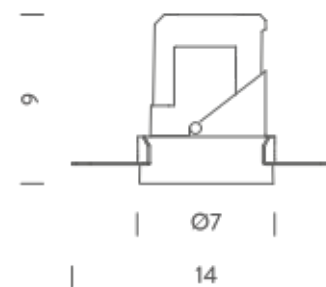

TRIMLESS

TRIM

RECESSED TRIMLESS 35° | 2700K

LAMPING

Source	LED spot
Total power	10W
Emission	Direct adjustable 35°
Switching	according to driver
Tension	270mA
Color temperature	2700K
Luminous flux	670lm
Typ CRI	> 90
Energy class	F
IP class	20
Dimensions	ø7,1x9cm
Notes	driver and ring not included
Accessories	Drivers, Salina Ring,
Net lamp weight	0,27 kg

Codes

SAL LW2 63

Structure

white

PACKAGE

Package 01

Dimension: 46x42x22 cm / Gross weight: 0,31 kg

Certificazioni

TRIMLESS

TRIM

RECESSED TRIM 15° | 2700K

LAMPING

Source	LED spot
Total power	10W
Emission	Direct adjustable 15°
Switching	according to driver
Tension	270mA
Color temperature	2700K
Luminous flux	700lm
Typ CRI	> 90
Energy class	F
IP class	20
Dimensions	ø8,5x9cm
Accessories	Drivers, Salina Ring,
Net lamp weight	0,31 kg