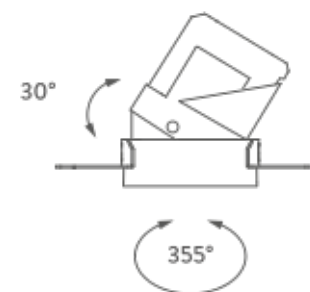

TRIMLESS

TRIM

RECESSED TRIMLESS 35° | 2700K

LAMPING

Source	LED spot
Total power	10W
Emission	Direct adjustable 35°
Switching	according to driver
Tension	270mA
Color temperature	2700K
Luminous flux	670lm
Typ CRI	> 90
Energy class	F
IP class	20
Dimensions	ø7,1x9cm
Notes	driver and ring not included
Accessories	Drivers, Salina Ring,
Net lamp weight	0,27 kg

Codes

SAL LW2 63

Structure

white

PACKAGE

Package 01

Dimension: 46x42x22 cm / Gross weight: 0,31 kg

Certificazioni

TRIMLESS

TRIM

RECESSED TRIM 15° | 2700K

LAMPING

Source	LED spot
Total power	10W
Emission	Direct adjustable 15°
Switching	according to driver
Tension	270mA
Color temperature	2700K
Luminous flux	700lm
Typ CRI	> 90
Energy class	F
IP class	20
Dimensions	ø8,5x9cm
Accessories	Drivers, Salina Ring,
Net lamp weight	0,31 kg

Dimension: 50,8x41,5x22 cm / Gross weight: 0,34 kg

Certificazioni

TRIMLESS

TRIM

RECESSED TRIM 15° | 3000K

LAMPING

Source	LED spot
Total power	10W
Emission	Direct adjustable 15°
Switching	according to driver
Tension	270mA
Color temperature	3000K
Luminous flux	700lm
Typ CRI	> 90
Energy class	F
IP class	20
Dimensions	ø8,5x9cm
Notes	driver and ring not included
Accessories	Drivers, Salina Ring,
Net lamp weight	0,31 kg