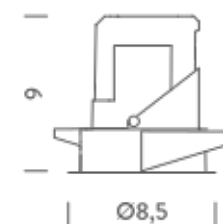

TRIMLESS

TRIM

RECESSED TRIMLESS 35° | 3000K

LAMPING

Source	LED spot
Total power	10W
Emission	Direct adjustable 35°
Switching	according to driver
Tension	270mA
Color temperature	3000K
Luminous flux	770lm
Typ CRI	> 90
Energy class	F
IP class	20
Dimensions	ø7,1x9cm
Notes	driver and ring not included
Accessories	Drivers, Salina Ring,
Net lamp weight	0,27 kg

Codes

SAL LW3 63

Structure

white

PACKAGE

Package 01

Dimension: 46x42x22 cm / Gross weight: 0,31 kg

Certificazioni

TRIMLESS

TRIM

RECESSED TRIMLESS 35° | 2700K

LAMPING

Source	LED spot
Total power	10W
Emission	Direct adjustable 35°
Switching	according to driver
Tension	270mA
Color temperature	2700K
Luminous flux	670lm
Typ CRI	> 90
Energy class	F
IP class	20
Dimensions	ø7,1x9cm
Notes	driver and ring not included
Accessories	Drivers, Salina Ring,
Net lamp weight	0,27 kg