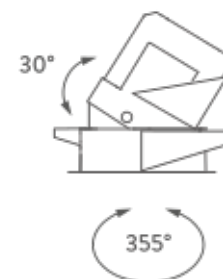

Dimension: 50,8x41,5x22 cm / Gross weight: 0,34 kg

Certificazioni

TRIMLESS

TRIM

RECESSED TRIM 15° | 3000K

LAMPING

Source	LED spot
Total power	10W
Emission	Direct adjustable 15°
Switching	according to driver
Tension	270mA
Color temperature	3000K
Luminous flux	700lm
Typ CRI	> 90
Energy class	F
IP class	20
Dimensions	ø8,5x9cm
Notes	driver and ring not included
Accessories	Drivers, Salina Ring,
Net lamp weight	0,31 kg

TRIMLESS

TRIM

RECESSED TRIM 35° | 3000K

LAMPING

Source	LED spot
Total power	10W
Emission	Direct adjustable 35°
Switching	according to driver
Tension	270mA
Color temperature	3000K
Luminous flux	700lm
Typ CRI	> 90
Energy class	F
IP class	20
Dimensions	ø8,5x9cm
Notes	driver and ring not included
Accessories	Drivers, Salina Ring,
Net lamp weight	0,31 kg

Codes

SAT LW3 63
SAT LN3 63

Structure

white
black

PACKAGE

Package 01

Dimension: 50,8x41,5x22 cm / Gross weight: 0,34 kg

Certificazioni

TRIMLESS

TRIM

RECESSED TRIM 35° | 2700K

LAMPING

Source	LED spot
Total power	10W
Emission	Direct adjustable 35°
Switching	according to driver
Tension	270mA
Color temperature	2700K
Luminous flux	700lm
Typ CRI	> 90
Energy class	F
IP class	20
Dimensions	ø8,5x9cm
Notes	driver and ring not included
Accessories	Drivers, Salina Ring,
Net lamp weight	0,31 kg