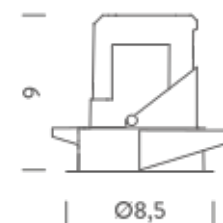

Dimension: 50,8x41,5x22 cm / Gross weight: 0,34 kg

Certificazioni

TRIMLESS

TRIM

RECESSED TRIM 15° | 3000K

LAMPING

Source	LED spot
Total power	10W
Emission	Direct adjustable 15°
Switching	according to driver
Tension	270mA
Color temperature	3000K
Luminous flux	700lm
Typ CRI	> 90
Energy class	F
IP class	20
Dimensions	ø8,5x9cm
Notes	driver and ring not included
Accessories	Drivers, Salina Ring,
Net lamp weight	0,31 kg

Codes

SAT LW3 61
SAT LN3 61

Structure

white
black

PACKAGE

Package 01

Dimension: 50,8x41,5x22 cm / Gross weight: 0,34 kg

Certificazioni