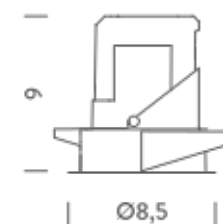

RECESSED TRIMLESS 35° | 2700K

LAMPING

Source	LED spot
Total power	10W
Emission	Direct adjustable 35°
Switching	according to driver
Tension	270mA
Color temperature	2700K
Luminous flux	670lm
Typ CRI	> 90
Energy class	F
IP class	20
Dimensions	ø7,1x9cm
Notes	driver and ring not included
Accessories	Drivers, Salina | Ring,
Net lamp weight	0,27 kg

Codes

SAL LW2 63

Structure

white

PACKAGE

Package 01

Dimension: 46x42x22 cm / Gross weight: 0,31 kg

Certificazioni

TRIMLESS

TRIM