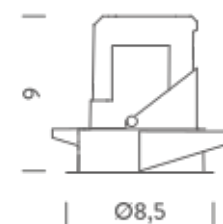

RECESSED TRIMLESS 15° | 2700K

LAMPING

Source	LED spot
Total power	10W
Emission	Direct adjustable 15°
Switching	according to driver
Tension	270mA
Color temperature	2700K
Luminous flux	640lm
Typ CRI	> 90
Energy class	F
IP class	20
Dimensions	ø7,1x9cm
Notes	driver and ring not included
Accessories	Drivers, Salina Ring,
Net lamp weight	0,27 kg

Codes

SAL LW2 61

Structure

white

PACKAGE

Package 01

Dimension: 46x42x22 cm / Gross weight: 0,31 kg

Certificazioni

TRIMLESS

TRIM

RECESSED TRIMLESS 15° | 3000K

LAMPING

Source	LED spot
Total power	10W
Emission	Direct adjustable 15°
Switching	according to driver
Tension	270mA
Color temperature	2700K
Luminous flux	740lm
Typ CRI	> 90
Energy class	F
IP class	20
Dimensions	ø7,1x9cm
Notes	driver and ring not included
Accessories	Drivers, Salina Ring,
Net lamp weight	0,27 kg

Codes

SAL LW3 61

Structure

white

PACKAGE

Package 01

Dimension: 46x42x22 cm / Gross weight: 0,31 kg

Certificazioni