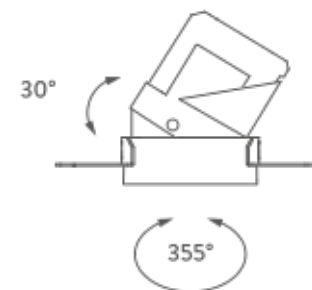

TRIMLESS

TRIM

RECESSED TRIM 15° | 2700K

LAMPING

Source	LED spot
Total power	10W
Emission	Direct adjustable 15°
Switching	according to driver
Tension	270mA
Color temperature	2700K
Luminous flux	700lm
Typ CRI	> 90
Energy class	F
IP class	20
Dimensions	ø8,5x9cm
Accessories	Drivers, Salina Ring,
Net lamp weight	0,31 kg

Dimension: 50,8x41,5x22 cm / Gross weight: 0,34 kg

Certificazioni

TRIMLESS

TRIM

RECESSED TRIM 15° | 3000K

LAMPING

Source	LED spot
Total power	10W
Emission	Direct adjustable 15°
Switching	according to driver
Tension	270mA
Color temperature	3000K
Luminous flux	700lm
Typ CRI	> 90
Energy class	F
IP class	20
Dimensions	ø8,5x9cm
Notes	driver and ring not included
Accessories	Drivers, Salina Ring,
Net lamp weight	0,31 kg