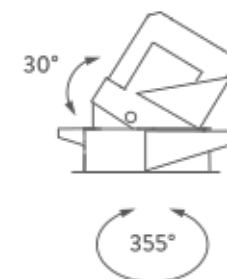

TRIMLESS

TRIM

RECESSED TRIMLESS 35° | 2700K

LAMPING

Source	LED spot
Total power	10W
Emission	Direct adjustable 35°
Switching	according to driver
Tension	270mA
Color temperature	2700K
Luminous flux	670lm
Typ CRI	> 90
Energy class	F
IP class	20
Dimensions	ø7,1x9cm
Notes	driver and ring not included
Accessories	Drivers, Salina Ring,
Net lamp weight	0,27 kg

Codes

SAL LW2 63

Structure

white

PACKAGE

Package 01

Dimension: 46x42x22 cm / Gross weight: 0,31 kg

Certificazioni

TRIMLESS

TRIM

RECESSED TRIM 15° | 2700K

LAMPING

Source	LED spot
Total power	10W
Emission	Direct adjustable 15°
Switching	according to driver
Tension	270mA
Color temperature	2700K
Luminous flux	700lm
Typ CRI	> 90
Energy class	F
IP class	20
Dimensions	ø8,5x9cm
Accessories	Drivers, Salina Ring,
Net lamp weight	0,31 kg