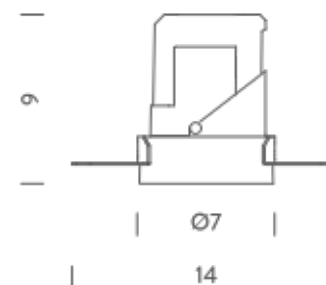

Dimension: 50,8x41,5x22 cm / Gross weight: 0,34 kg

Certificazioni

TRIMLESS

TRIM

RECESSED TRIM 15° | 3000K

LAMPING

Source	LED spot
Total power	10W
Emission	Direct adjustable 15°
Switching	according to driver
Tension	270mA
Color temperature	3000K
Luminous flux	700lm
Typ CRI	> 90
Energy class	F
IP class	20
Dimensions	ø8,5x9cm
Notes	driver and ring not included
Accessories	Drivers, Salina Ring,
Net lamp weight	0,31 kg

TRIMLESS

TRIM

RECESSED TRIM 35° | 3000K

LAMPING

Source	LED spot
Total power	10W
Emission	Direct adjustable 35°
Switching	according to driver
Tension	270mA
Color temperature	3000K
Luminous flux	700lm
Typ CRI	> 90
Energy class	F
IP class	20
Dimensions	ø8,5x9cm
Notes	driver and ring not included
Accessories	Drivers, Salina Ring,
Net lamp weight	0,31 kg

Codes

SAT LW3 63
SAT LN3 63

Structure

white
black

PACKAGE

Package 01

Dimension: 50,8x41,5x22 cm / Gross weight: 0,34 kg

Certificazioni

TRIMLESS

TRIM

RECESSED TRIM 35° | 2700K

LAMPING

Source	LED spot
Total power	10W
Emission	Direct adjustable 35°
Switching	according to driver
Tension	270mA
Color temperature	2700K
Luminous flux	700lm
Typ CRI	> 90
Energy class	F
IP class	20
Dimensions	ø8,5x9cm
Notes	driver and ring not included
Accessories	Drivers, Salina Ring,
Net lamp weight	0,31 kg