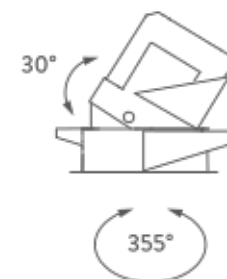

Dimension: 50,8x41,5x22 cm / Gross weight: 0,34 kg

Certificazioni

TRIMLESS

TRIM

RECESSED TRIM 15° | 3000K

LAMPING

Source	LED spot
Total power	10W
Emission	Direct adjustable 15°
Switching	according to driver
Tension	270mA
Color temperature	3000K
Luminous flux	700lm
Typ CRI	> 90
Energy class	F
IP class	20
Dimensions	ø8,5x9cm
Notes	driver and ring not included
Accessories	Drivers, Salina Ring,
Net lamp weight	0,31 kg

Codes

SAT LW3 61
SAT LN3 61

Structure

white
black

PACKAGE

Package 01

Dimension: 50,8x41,5x22 cm / Gross weight: 0,34 kg

Certificazioni