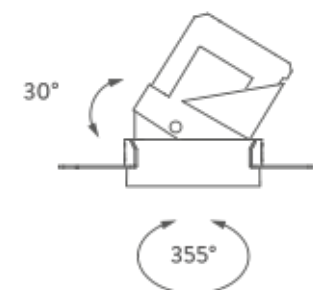

Dimension: 50,8x41,5x22 cm / Gross weight: 0,34 kg

Certificazioni

TRIMLESS

TRIM

RECESSED TRIM 15° | 3000K

LAMPING

Source	LED spot
Total power	10W
Emission	Direct adjustable 15°
Switching	according to driver
Tension	270mA
Color temperature	3000K
Luminous flux	700lm
Typ CRI	> 90
Energy class	F
IP class	20
Dimensions	ø8,5x9cm
Notes	driver and ring not included
Accessories	Drivers, Salina Ring,
Net lamp weight	0,31 kg

TRIMLESS

TRIM

RECESSED TRIM 35° | 3000K

LAMPING

Source	LED spot
Total power	10W
Emission	Direct adjustable 35°
Switching	according to driver
Tension	270mA
Color temperature	3000K
Luminous flux	700lm
Typ CRI	> 90
Energy class	F
IP class	20
Dimensions	ø8,5x9cm
Notes	driver and ring not included
Accessories	Drivers, Salina Ring,
Net lamp weight	0,31 kg

Codes

SAT LW3 63
SAT LN3 63

Structure

white
black

PACKAGE

Package 01

Dimension: 50,8x41,5x22 cm / Gross weight: 0,34 kg

Certificazioni

TRIMLESS

TRIM

RECESSED TRIM 35° | 2700K

LAMPING

Source	LED spot
Total power	10W
Emission	Direct adjustable 35°
Switching	according to driver
Tension	270mA
Color temperature	2700K
Luminous flux	700lm
Typ CRI	> 90
Energy class	F
IP class	20
Dimensions	ø8,5x9cm
Notes	driver and ring not included
Accessories	Drivers, Salina Ring,
Net lamp weight	0,31 kg