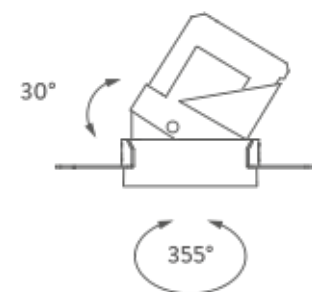

Dimension: 50,8x41,5x22 cm / Gross weight: 0,34 kg

Certificazioni

TRIMLESS

TRIM

RECESSED TRIM 15° | 3000K

LAMPING

Source	LED spot
Total power	10W
Emission	Direct adjustable 15°
Switching	according to driver
Tension	270mA
Color temperature	3000K
Luminous flux	700lm
Typ CRI	> 90
Energy class	F
IP class	20
Dimensions	ø8,5x9cm
Notes	driver and ring not included
Accessories	Drivers, Salina Ring,
Net lamp weight	0,31 kg

TRIMLESS

TRIM

RECESSED TRIM 35° | 2700K

LAMPING

Source	LED spot
Total power	10W
Emission	Direct adjustable 35°
Switching	according to driver
Tension	270mA
Color temperature	2700K
Luminous flux	700lm
Typ CRI	> 90
Energy class	F
IP class	20
Dimensions	ø8,5x9cm
Notes	driver and ring not included
Accessories	Drivers, Salina Ring,
Net lamp weight	0,31 kg

Codes

SAT LW2 63
SAT LN2 63

Structure

white
black

PACKAGE

Package 01

Dimension: 50,8x41,5x22 cm / Gross weight: 0,34 kg

Certificazioni

TRIMLESS

TRIM