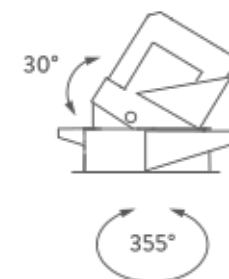

RECESSED TRIMLESS 15° | 2700K

LAMPING

Source	LED spot
Total power	10W
Emission	Direct adjustable 15°
Switching	according to driver
Tension	270mA
Color temperature	2700K
Luminous flux	640lm
Typ CRI	> 90
Energy class	F
IP class	20
Dimensions	ø7,1x9cm
Notes	driver and ring not included
Accessories	Drivers, Salina Ring,
Net lamp weight	0,27 kg

Codes

SAL LW2 61

Structure

white

PACKAGE

Package 01

Dimension: 46x42x22 cm / Gross weight: 0,31 kg

Certificazioni

TRIMLESS

TRIM

RECESSED TRIMLESS 15° | 3000K

LAMPING

Source	LED spot
Total power	10W
Emission	Direct adjustable 15°
Switching	according to driver
Tension	270mA
Color temperature	2700K
Luminous flux	740lm
Typ CRI	> 90
Energy class	F
IP class	20
Dimensions	ø7,1x9cm
Notes	driver and ring not included
Accessories	Drivers, Salina Ring,
Net lamp weight	0,27 kg

Codes

SAL LW3 61

Structure

white

PACKAGE

Package 01

Dimension: 46x42x22 cm / Gross weight: 0,31 kg

Certificazioni