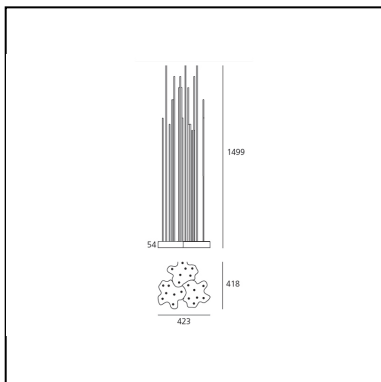

Reeds IP67 Triple

Klaus Begasse

IP67

LUMINAIRE

- Watt: **14W**
- Voltage: **220-240V**
- Delivered lumen output: **314lm**
- CCT: **3000K**
- Efficiency: **10%**
- Efficacy: **22.43lm/W**
- CRI: **80**

Notes

220/240Vac 50/60Hz electronic ballast included.

DESCRIPTION

Floor light fixture with diffuse emission, with monochromatic LED light sources. Available with IP20 protection rating for indoors, IP67 and IP68 for outdoors. IP67 and IP68 versions are available in Single or Triple shape. Light is diffused through 7 PMMA rods with different heights to give the impression of a reed bed and which can be screwed to the base by means of AISI 316 stainless steel bushes. Part of the light is also diffused on the floor around the base. The base has an irregular shape, which has been designed to allow a «mosaic» connection with other light fixtures so as to create an elaborate composition as needed. Technical features in compliance with EN60598-1 (IP20, IP67) and section 2-18 (IP68). Consists of a base made up of a transparent polycarbonate casing installed between 2 AISI316 stainless steel plates fixed by means of AISI316 stainless steel screws. Water sealing is assured by a silicone gasket. The light fixture can be fastened to the floor by means of the holes in the lower plate. Technopolymer aesthetic cover. Complete with integrated ballast and supplied with a 1.5 m-long H05RN-F 2x1 cable provided with IP67 connector for the electrical connection to the mains suitable for 5-13.5mm diameter cables.

FEATURES

- Product Code: **T087700**
- Colour: **Anthracite grey**
- Installation: **Floor**
- Material: **Methacrylate, polycarbonate**
- Series: **Architectural Outdoor**
- design by: **Klaus Begasse**

DIMENSIONS

- Length: **420 mm**
- Width: **420 mm**
- Height: **1500 mm**
- Impact Resistance: **IK10**
- Glow Wire Test: **750°**