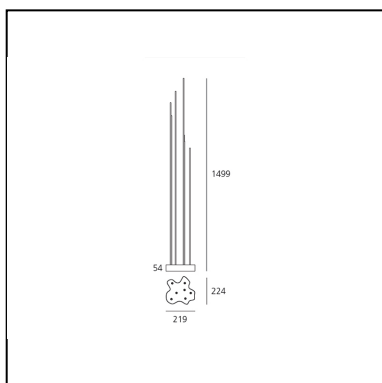

## LUMINAIRE

- Watt: **8W**
- Voltage: **220-240V**
- Delivered lumen output: **105lm**
- CCT: **3000K**
- Efficiency: **10%**
- Efficacy: **13.12lm/W**
- CRI: **80**

## DIMENSIONS

- Length: **220 mm**
- Width: **220 mm**
- Height: **1500 mm**
- Impact Resistance: **IK10**
- Glow Wire Test: **750°**

## DIMENSIONS

- Length: **420 mm**
- Width: **420 mm**
- Height: **1500 mm**
- Impact Resistance: **IK10**
- Glow Wire Test: **750°**