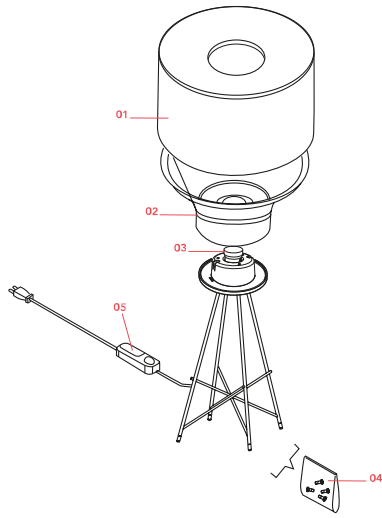

Spare Parts

01.	F1-T diffuser	RF16084
02.	F1-T diffuser support	RF15854
03.	Porcelain E27 lamp holder	RF04487
04.	Kit of quantity 4 adjustable feet	RF5912200

DOWNLOAD