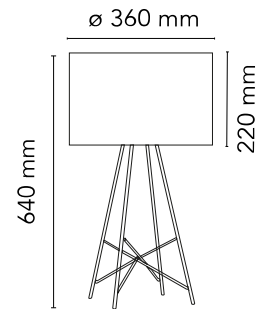

FLOS

■ F5911030 Black

Ray Table

Designed by Rodolfo Dordoni, 2007

Halogen - 150W

Table lamp providing diffused lighting. Steel tube (10 mm diam.) structure, welded, brushed and chrome-plated. Diffuser support disk in die-cast, polished and chrome-plated Zamak alloy. White injection-molded PA6 (nylon) lamp cover. Injection-molded PC (polycarbonate) inner diffuser in 3% opal color. Transparent injection-molded elastic PVC (polyvinylchloride) feet. Lathe-shaped aluminum diffusers, painted white on the inside, and shiny white or black on the outside or gray-colored, blown and overlaid glass with glossy external finish. On the cable there is the electronic dimmer which allows the regulation of light brightness.

Are you a professional and your project needs consulting and support?

[BOOK AN APPOINTMENT](#)

Main specifications

EAN	8059607005187
Mounting	Table
Environments	Indoor dry location
Light Source Type	Bulb
Lamp category	Halogen
Lamp holders	E27
Ilcos	HSGS
Number of heads	1
Power (W)	150

Physical

Colour	Black
Cord length (mm)	1850
Net weight (kg)	4.2
Package volume (m3)	0.1
IP internal	20

Download

[Mounting instructions](#) PDF

[Spare Parts](#) PDF

Photometric Files

[LDT / IES](#) LDT

Technical Drawings