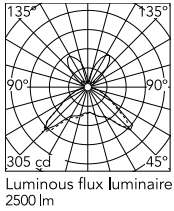

Schematic light drawing

Photometric

Lighting type	Indirect, Direct
Light distribution	Asymmetric

Electrical

Insulation class	II
Frequency (Hz)	50/60
Main voltage (Vac)	220-240
LED voltage Vf (Vdc)	null
Dimmable	Yes
Dimming interface	Dimmer Integrated
Plug type	Type C
Batteries inside	No
Charging min time	No