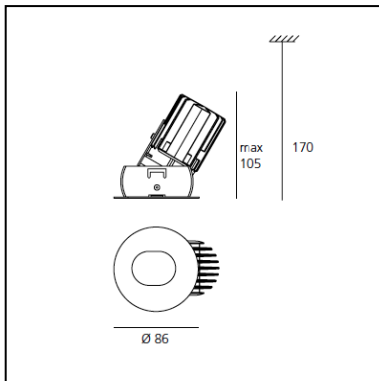

LUMINAIRE

- Watt: **12W**
- Delivered lumen output: **408lm**
- CCT: **3000K**
- Efficiency: **30%**
- Efficacy: **34.03lm/W**
- CRI: **90**

Notes

Tilt angle:
Sheet metal panel support (1mm): 34°
Plasterboard support (12.5mm): 29°
Double plasterboard support (25mm): 26°

DESCRIPTION

Fixed or adjustable recessed LED downlight. Steel body. Optional steel recessing ring with white finish for use with 2 or 3 downlights ø86mm. Wide range of accessories for recessing into false ceilings, allowing lamp replacement without damaging the surface. Remote transformer. IP44 in version of fixed downlight. Complies with standard EN60598-1 and other specific standards.

FEATURES

- Product Code: **M038505**
- Colour: **White**
- Installation: **Recessed**
- Series: **Architectural Indoor**
- Environment: **Indoor**
- Area contract: **Hospitality, null, Retail, Residential**
- Emission: **Accent Lighting**
- design by: **Studio Artemide**

DIMENSIONS

- Height: **105 mm**
- Diameter: **86 mm**
- Cutout diameter: **72 mm**
- Rotation: **450 mm°**
- Cutout shape: **Rounded**
- Weight: **kg 0.65**

SOURCES INCLUDED

- Category: **Led**
- Number: **1**
- Watt: **12W**
- Color temperature (K): **3000K**