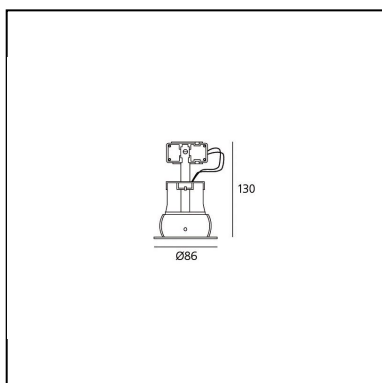

LUMINAIRE

- Watt: **5,5W**
- Voltage: **230-240V**
- Delivered lumen output: **286lm**
- CCT: **3000K**
- Efficiency: **82%**
- Efficacy: **57.11lm/W**
- CRI: **90**

DESCRIPTION

Fixed or adjustable recessed LED downlight. Steel body. Optional steel recessing ring with white finish for use with 2 or 3 downlights $\varnothing 86$ mm. Wide range of accessories for recessing into false ceilings, allowing lamp replacement without damaging the surface. Remote transformer. IP44 in version of fixed downlight. Complies with standard EN60598-1 and other specific standards.

FEATURES

- Product Code: **M047900**
- Colour: **White**
- Installation: **Recessed**
- Material: **Steel**
- Series: **Architectural Indoor**
- Environment: **Indoor**
- Area contract: **Hospitality, null, Retail, Residential**
- Emission: **Accent Lighting**
- design by: **Studio Artemide**

DIMENSIONS

- Height: **130 mm**
- Diameter: **86 mm**
- Cutout diameter: **72 mm**
- Recessed depth: **130 mm**
- Cutout shape: **Rounded**
- Weight: **kg 0.15**
- Glow Wire Test: **960°**

SOURCES NOT INCLUDED

- Category: **LED RETROFIT**
- Number: **1**
- Watt: **4W**
- Wattage (Single): **4W**
- Color temperature (K): **3000K**
- Voltage: **230-240V**
- CRI: **85**