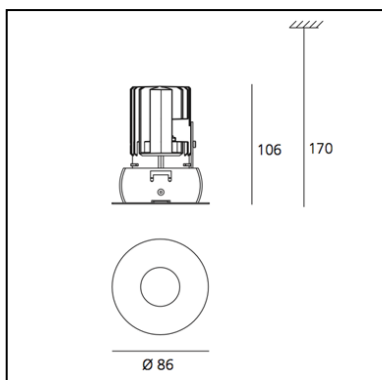

LUMINAIRE

- Watt: **12W**
- Delivered lumen output: **391lm**
- CCT: **2700K**
- Efficiency: **30%**
- Efficacy: **32.57lm/W**
- CRI: **90**

DESCRIPTION

Fixed or adjustable recessed LED downlight. Steel body. Optional steel recessing ring with white finish for use with 2 or 3 downlights $\varnothing 86$ mm. Wide range of accessories for recessing into false ceilings, allowing lamp replacement without damaging the surface. Remote transformer. IP44 in version of fixed downlight. Complies with standard EN60598-1 and other specific standards.

FEATURES

- Product Code: **M038200**
- Colour: **White**
- Installation: **Recessed**
- Series: **Architectural Indoor**
- Environment: **Indoor**
- Area contract: **Hospitality, null, Retail, Residential**
- Emission: **Accent Lighting**
- design by: **Studio Artemide**

DIMENSIONS

- Height: **106 mm**
- Diameter: **86 mm**
- Cutout diameter: **72 mm**
- Cutout shape: **Rounded**
- Weight: **kg 0.65**

SOURCES INCLUDED

- Category: **Led**
- Number: **1**
- Watt: **12W**
- Color temperature (K): **2700K**