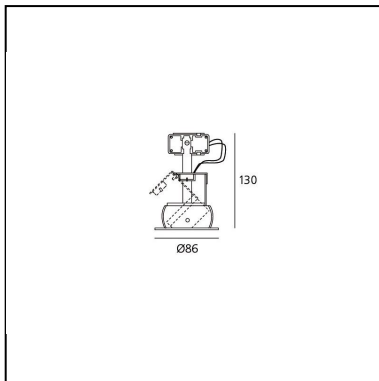

LUMINAIRE

- Watt: **5,5W**
- Voltage: **230-240V**
- Delivered lumen output: **286lm**
- CCT: **3000K**
- Efficiency: **82%**
- Efficacy: **57.11lm/W**
- CRI: **90**

Notes

Tilt angle: 45°

DESCRIPTION

Fixed or adjustable recessed LED downlight. Steel body. Optional steel recessing ring with white finish for use with 2 or 3 downlights ø86mm. Wide range of accessories for recessing into false ceilings, allowing lamp replacement without damaging the surface. Remote transformer. IP44 in version of fixed downlight. Complies with standard EN60598-1 and other specific standards.

FEATURES

- Product Code: **M047905**
- Colour: **White**
- Material: **Steel**
- Series: **Architectural Indoor**
- Environment: **Indoor**
- Area contract: **Hospitality, null, Retail, Residential**
- Emission: **Accent Lighting**
- design by: **Studio Artemide**

DIMENSIONS

- Height: **130 mm**
- Diameter: **86 mm**
- Cutout diameter: **72 mm**
- Recessed depth: **130 mm**
- Inclination: **450 mm**
- Cutout shape: **Rounded**
- Weight: **kg 0.15**
- Glow Wire Test: **960°**

SOURCES NOT INCLUDED

- Category: **LED RETROFIT**
- Number: **1**
- Watt: **4W**
- Wattage (Single): **4W**
- Color temperature (K): **3000K**
- Voltage: **230-240V**
- CRI: **85**