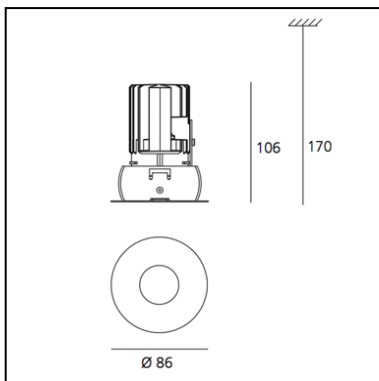

LUMINAIRE

- Watt: **12W**
- Delivered lumen output: **325lm**
- CCT: **3000K**
- Efficiency: **24%**
- Efficacy: **27.04lm/W**
- CRI: **90**

DESCRIPTION

Fixed or adjustable recessed LED downlight. Steel body. Optional steel recessing ring with white finish for use with 2 or 3 downlights $\varnothing 86$ mm. Wide range of accessories for recessing into false ceilings, allowing lamp replacement without damaging the surface. Remote transformer. IP44 in version of fixed downlight. Complies with standard EN60598-1 and other specific standards.

FEATURES

- Product Code: **M038700**
- Colour: **White**
- Installation: **Recessed**
- Series: **Architectural Indoor**
- Environment: **Indoor**
- Area contract: **Hospitality, null, Retail, Residential**
- Emission: **Accent Lighting**
- design by: **Studio Artemide**

DIMENSIONS

- Height: **106 mm**
- Diameter: **86 mm**
- Cutout diameter: **72 mm**
- Cutout shape: **Rounded**
- Weight: **kg 0.65**

SOURCES INCLUDED

- Category: **Led**
- Number: **1**
- Watt: **12W**
- Color temperature (K): **3000K**