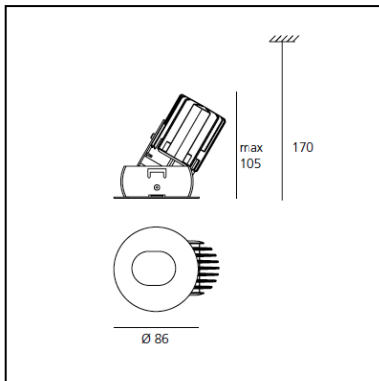

LUMINAIRE

- Watt: **12W**
- Delivered lumen output: **391lm**
- CCT: **2700K**
- Efficiency: **30%**
- Efficacy: **32.57lm/W**
- CRI: **90**

Notes

Tilt angle:
Sheet metal panel support (1mm): 34°
Plasterboard support (12.5mm): 29°
Double plasterboard support (25mm): 26°

DESCRIPTION

Fixed or adjustable recessed LED downlight. Steel body. Optional steel recessing ring with white finish for use with 2 or 3 downlights ø86mm. Wide range of accessories for recessing into false ceilings, allowing lamp replacement without damaging the surface. Remote transformer. IP44 in version of fixed downlight. Complies with standard EN60598-1 and other specific standards.

FEATURES

- Product Code: **M038205**
- Colour: **White**
- Installation: **Recessed**
- Series: **Architectural Indoor**
- Environment: **Indoor**
- Area contract: **Hospitality, null, Retail, Residential**
- Emission: **Accent Lighting**
- design by: **Studio Artemide**

DIMENSIONS

- Height: **105 mm**
- Diameter: **86 mm**
- Cutout diameter: **72 mm**
- Rotation: **450 mm°**
- Cutout shape: **Rounded**
- Weight: **kg 0.65**

SOURCES INCLUDED

- Category: **Led**
- Number: **1**
- Watt: **12W**
- Color temperature (K): **2700K**