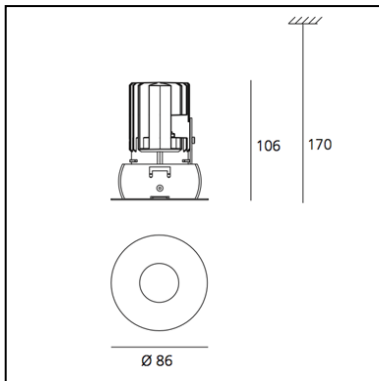

LUMINAIRE

- Watt: **12W**
- Delivered lumen output: **408lm**
- CCT: **3000K**
- Efficiency: **30%**
- Efficacy: **34.03lm/W**
- CRI: **90**

DESCRIPTION

Fixed or adjustable recessed LED downlight. Steel body. Optional steel recessing ring with white finish for use with 2 or 3 downlights $\varnothing 86$ mm. Wide range of accessories for recessing into false ceilings, allowing lamp replacement without damaging the surface. Remote transformer. IP44 in version of fixed downlight. Complies with standard EN60598-1 and other specific standards.

FEATURES

- Product Code: **M038500**
- Colour: **White**
- Installation: **Recessed**
- Series: **Architectural Indoor**
- Environment: **Indoor**
- Area contract: **Hospitality, null, Retail, Residential**
- Emission: **Accent Lighting**
- design by: **Studio Artemide**

DIMENSIONS

- Height: **106 mm**
- Diameter: **86 mm**
- Cutout diameter: **72 mm**
- Cutout shape: **Rounded**
- Weight: **kg 0.65**

SOURCES INCLUDED

- Category: **Led**
- Number: **1**
- Watt: **12W**
- Color temperature (K): **3000K**