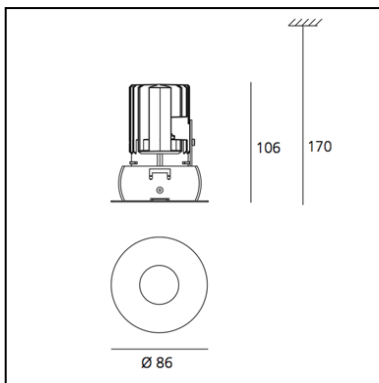

LUMINAIRE

- Watt: **12W**
- Delivered lumen output: **311lm**
- CCT: **2700K**
- Efficiency: **24%**
- Efficacy: **25.88lm/W**
- CRI: **90**

DESCRIPTION

Fixed or adjustable recessed LED downlight. Steel body. Optional steel recessing ring with white finish for use with 2 or 3 downlights $\varnothing 86$ mm. Wide range of accessories for recessing into false ceilings, allowing lamp replacement without damaging the surface. Remote transformer. IP44 in version of fixed downlight. Complies with standard EN60598-1 and other specific standards.

FEATURES

- Product Code: **M038300**
- Colour: **White**
- Installation: **Recessed**
- Series: **Architectural Indoor**
- Environment: **Indoor**
- Area contract: **Hospitality, null, Retail, Residential**
- Emission: **Accent Lighting**
- design by: **Studio Artemide**

DIMENSIONS

- Height: **106 mm**
- Diameter: **86 mm**
- Cutout diameter: **72 mm**
- Cutout shape: **Rounded**
- Weight: **kg 0.65**

SOURCES INCLUDED

- Category: **Led**
- Number: **1**
- Watt: **12W**
- Color temperature (K): **2700K**