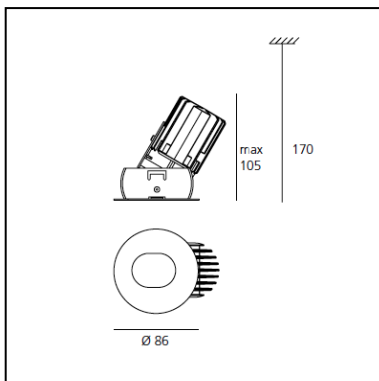

LUMINAIRE

- Watt: **12W**
- Delivered lumen output: **311lm**
- CCT: **2700K**
- Efficiency: **24%**
- Efficacy: **25.88lm/W**
- CRI: **90**

Notes

Tilt angle:
Sheet metal panel support (1mm): 34°
Plasterboard support (12.5mm): 29°
Double plasterboard support (25mm): 26°

DESCRIPTION

Fixed or adjustable recessed LED downlight. Steel body. Optional steel recessing ring with white finish for use with 2 or 3 downlights ø86mm. Wide range of accessories for recessing into false ceilings, allowing lamp replacement without damaging the surface. Remote transformer. IP44 in version of fixed downlight. Complies with standard EN60598-1 and other specific standards.

FEATURES

- Product Code: **M038305**
- Colour: **White**
- Installation: **Recessed**
- Series: **Architectural Indoor**
- Environment: **Indoor**
- Area contract: **Hospitality, null, Retail, Residential**
- Emission: **Accent Lighting**
- design by: **Studio Artemide**

DIMENSIONS

- Height: **105 mm**
- Diameter: **86 mm**
- Cutout diameter: **72 mm**
- Rotation: **450 mm°**
- Cutout shape: **Rounded**
- Weight: **kg 0.65**

SOURCES INCLUDED

- Category: **Led**
- Number: **1**
- Watt: **12W**
- Color temperature (K): **2700K**