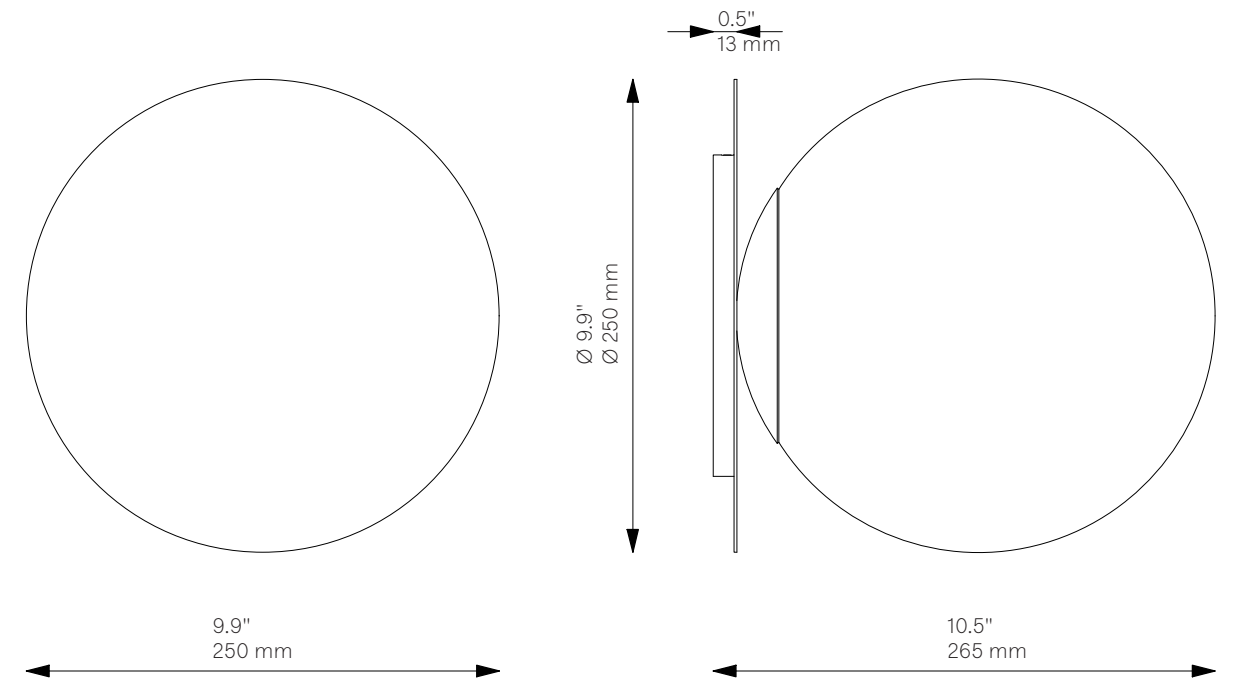

Weight	1 kg / 2.2 lb
---------------	---------------

Light Source	LED Bulb (included)	1 x 5 W
	Max Wattage	1 x 10 W
	Total Lumens	450-500 lm
	Color Temperature	2700 K
	Bulb Base	E14 / E12

Dimmable with electronic
Dimmers only (ELV, trailing edge)

Weight	2.3 kg / 5 lb
---------------	---------------

Light Source	LED Bulb (included)	1 x 5 W
	Max Wattage	1 x 10 W
	Total Lumens	450-500 lm
	Color Temperature	2700 K
	Bulb Base	E14 / E12

Dimmable with electronic
Dimmers only (ELV, trailing edge)

Pulsar 250 ^{New}

Wall Sconce - B650

Globe Collection

Glass Lampshades	1 x Ø 250 mm / Ø 9.9" Soda Lime Triplex Opal Glass Soda Lime Marble Glass Borosilicate Transparent Glass
-------------------------	---

Weight	2.8 kg / 6.2 lb
---------------	-----------------

Light Source	LED Bulb (included) 1 x 5 W Max Wattage 1 x 10 W Total Lumens 450-500 lm Color Temperature 2700 K Bulb Base E14 / E12
---------------------	---