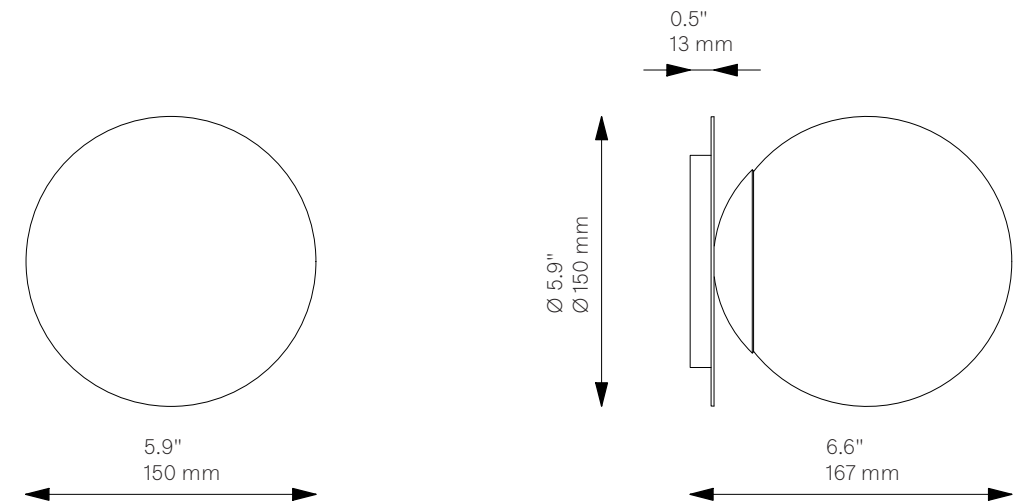

Pulsar 150 ^{New}

Wall Sconce - B648

Globe Collection

Glass Lampshades	1 x Ø 150 mm / Ø 5.9" Soda Lime Triplex Opal Glass Soda Lime Marble Glass Borosilicate Transparent Glass
-------------------------	---

Weight	1 kg / 2.2 lb
---------------	---------------

Light Source	LED Bulb (included)	1 x 5 W
	Max Wattage	1 x 10 W
	Total Lumens	450-500 lm
	Color Temperature	2700 K
	Bulb Base	E14 / E12

Dimmable with electronic
Dimmers only (ELV, trailing edge)

Pulsar 200 ^{New}

Wall Sconce - B649

Globe Collection

Glass Lampshades	1 x Ø 200 mm / Ø 7.9" Soda Lime Triplex Opal Glass Soda Lime Marble Glass Borosilicate Transparent Glass
-------------------------	---

Weight	2.3 kg / 5 lb
---------------	---------------

Light Source	LED Bulb (included)	1 x 5 W
	Max Wattage	1 x 10 W
	Total Lumens	450-500 lm
	Color Temperature	2700 K
	Bulb Base	E14 / E12

Dimmable with electronic
Dimmers only (ELV, trailing edge)