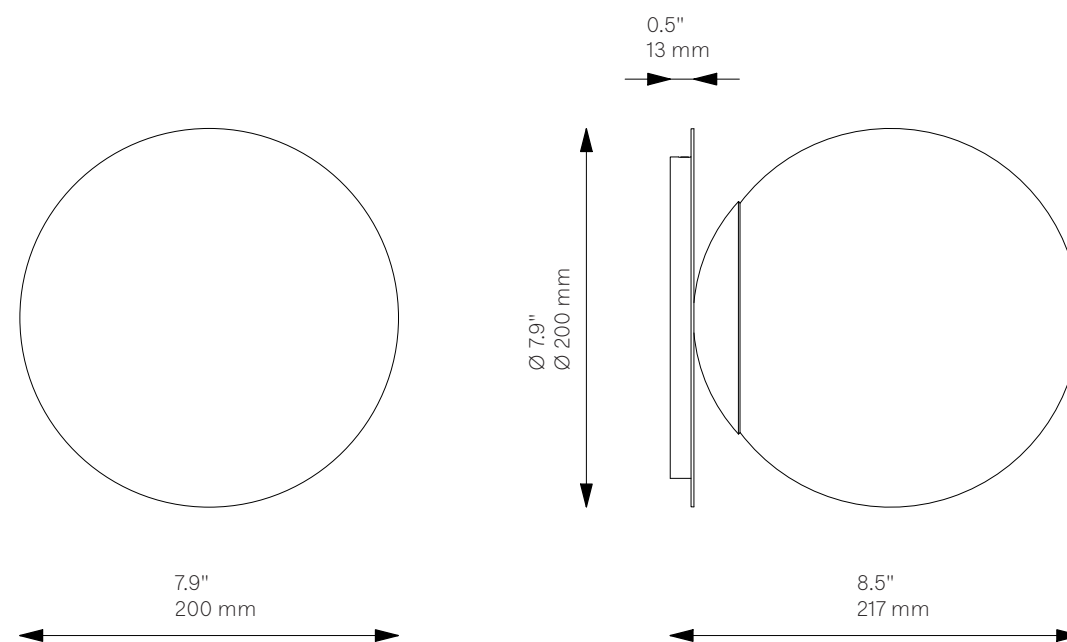

Pulsar 150 ^{New}

Wall Sconce - B648

Globe Collection

Glass Lampshades	1 x Ø 150 mm / Ø 5.9" Soda Lime Triplex Opal Glass Soda Lime Marble Glass Borosilicate Transparent Glass
-------------------------	---

Weight	1 kg / 2.2 lb
---------------	---------------

Light Source	LED Bulb (included)	1 x 5 W
	Max Wattage	1 x 10 W
	Total Lumens	450-500 lm
	Color Temperature	2700 K
	Bulb Base	E14 / E12

Dimmable with electronic
Dimmers only (ELV, trailing edge)

Pulsar 200 ^{New}

Wall Sconce - B649

Globe Collection

Glass Lampshades	1 x Ø 200 mm / Ø 7.9" Soda Lime Triplex Opal Glass Soda Lime Marble Glass Borosilicate Transparent Glass
-------------------------	---

Weight	2.3 kg / 5 lb
---------------	---------------

Light Source	LED Bulb (included)	1 x 5 W
	Max Wattage	1 x 10 W
	Total Lumens	450-500 lm
	Color Temperature	2700 K
	Bulb Base	E14 / E12

Dimmable with electronic
Dimmers only (ELV, trailing edge)