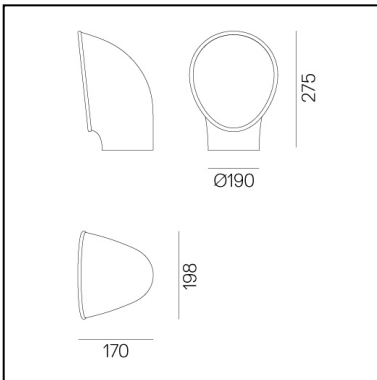

Piroscafo Grey

Ernesto Gismondi

IP65 

LUMINAIRE

- Watt: **14W**
- Delivered lumen output: **1143lm**
- CCT: **3000K**
- Efficiency: **77%**
- Efficacy: **81.64lm/W**
- CRI: **90**

DESCRIPTION

Lighting appliance for ground fixing with radial bidirectional light emission, using monochrome LED light sources. The appliance is made up of a body and a fixing base of EN-AB 47100 die-cast aluminium finished with a 3-stage outdoor treatment: nanotechnologies, anti-oxidizing primer, polyester painting. Equipped with a furukawa reflector Shiny shock-resistant anti-UV polycarbonate screen AISI 316 fixing screws and silicon seals. Sealing degree IP65. Class I provided with cable and IP67 connector for connection to the mains. Supports cables with 7 to 12 mm diameters. Technical specifications comply with the EN60598-1 norm. CE registration

- Length: **198 mm**
- Width: **170 mm**
- Height: **275 mm**
- Diameter: **190 mm**

SOURCES INCLUDED

- Category: **Led**
- Number: **1**
- Watt: **14W**
- Color temperature (K): **3000K**

Piroscafo Rust

- Length: **198 mm**
- Width: **170 mm**
- Height: **275 mm**
- Diameter: **190 mm**

SOURCES INCLUDED

- Category: **Led**
- Number: **1**
- Watt: **14W**
- Color temperature (K): **3000K**

Piroscafo Green

- Length: **198 mm**
- Width: **170 mm**
- Height: **275 mm**
- Diameter: **190 mm**

SOURCES INCLUDED

- Category: **Led**
- Number: **1**
- Watt: **14W**
- Color temperature (K): **3000K**