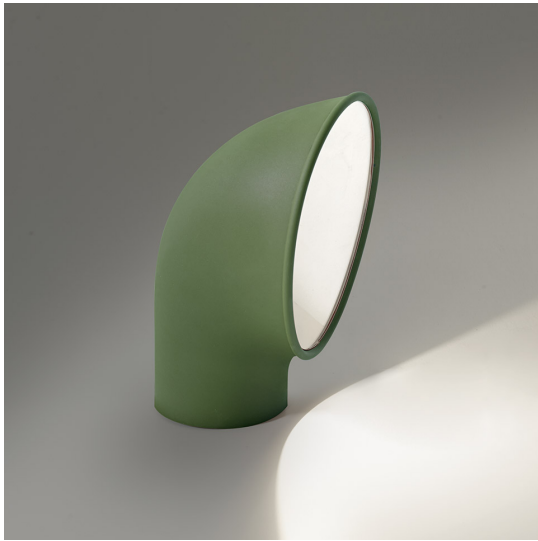

Piroscafo Green

Ernesto Gismondi

IP65