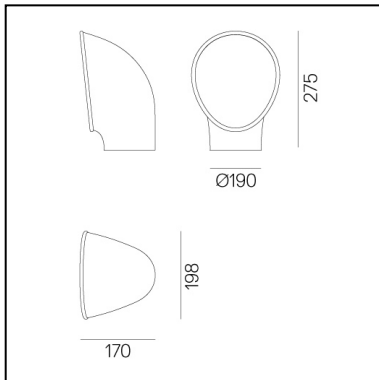

- Length: **198 mm**
- Width: **170 mm**
- Height: **275 mm**
- Diameter: **190 mm**

SOURCES INCLUDED

- Category: **Led**
- Number: **1**
- Watt: **14W**
- Color temperature (K): **3000K**

Piroscafo Rust

Ernesto Gismondi

IP65 

LUMINAIRE

- Watt: **14W**
- Delivered lumen output: **1143lm**
- CCT: **3000K**
- Efficiency: **77%**
- Efficacy: **81.64lm/W**
- CRI: **90**

DESCRIPTION

Lighting appliance for ground fixing with radial bidirectional light emission, using monochrome LED light sources. The appliance is made up of a body and a fixing base of EN-AB 47100 die-cast aluminium finished with a 3-stage outdoor treatment: nanotechnologies, anti-oxidizing primer, polyester painting. Equipped with a furukawa reflector Shiny shock-resistant anti-UV polycarbonate screen AISI 316 fixing screws and silicon seals. Sealing degree IP65. Class I Provided with cable and IP67 connector for connection to the mains. Supports cables with 7 to 12 mm diameters. Technical specifications comply with the EN60598-1 norm. CE registration

- Length: **198 mm**
- Width: **170 mm**
- Height: **275 mm**
- Diameter: **190 mm**

SOURCES INCLUDED

- Category: **Led**
- Number: **1**
- Watt: **14W**
- Color temperature (K): **3000K**

Piroscafo Green

- Length: **198 mm**
- Width: **170 mm**
- Height: **275 mm**
- Diameter: **190 mm**

SOURCES INCLUDED

- Category: **Led**
- Number: **1**
- Watt: **14W**
- Color temperature (K): **3000K**