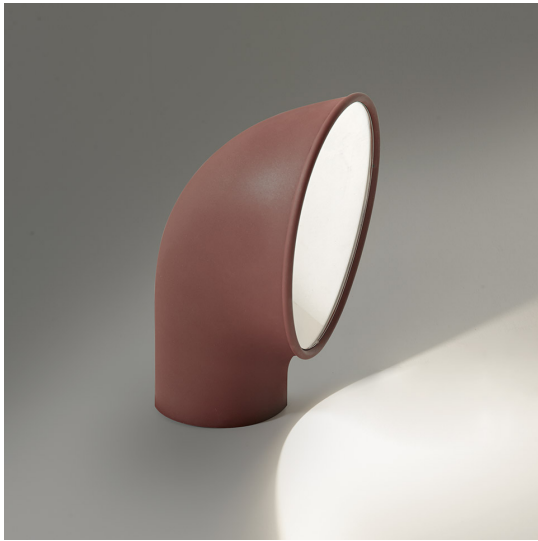

Piroscafo Grey

Ernesto Gismondi

IP65 

LUMINAIRE

- Watt: **14W**
- Delivered lumen output: **1143lm**
- CCT: **3000K**
- Efficiency: **77%**
- Efficacy: **81.64lm/W**
- CRI: **90**

DESCRIPTION

Lighting appliance for ground fixing with radial bidirectional light emission, using monochrome LED light sources. The appliance is made up of a body and a fixing base of EN-AB 47100 die-cast aluminium finished with a 3-stage outdoor treatment: nanotechnologies, anti-oxidizing primer, polyester painting. Equipped with a furukawa reflector Shiny shock-resistant anti-UV polycarbonate screen AISI 316 fixing screws and silicon seals. Sealing degree IP65. Class I provided with cable and IP67 connector for connection to the mains. Supports cables with 7 to 12 mm diameters. Technical specifications comply with the EN60598-1 norm. CE registration

FEATURES

- Product Code: **T081900**
- Colour: **Grey**
- Installation: **Floor**
- Material: **Aluminum, tempered glass**
- Series: **Architectural Outdoor**
- design by: **Ernesto Gismondi**

DIMENSIONS

Ernesto Gismondi

IP65 

LUMINAIRE

- Watt: **14W**
- Delivered lumen output: **1143lm**
- CCT: **3000K**
- Efficiency: **77%**
- Efficacy: **81.64lm/W**
- CRI: **90**

DESCRIPTION

Lighting appliance for ground fixing with radial bidirectional light emission, using monochrome LED light sources. The appliance is made up of a body and a fixing base of EN-AB 47100 die-cast aluminium finished with a 3-stage outdoor treatment: nanotechnologies, anti-oxidizing primer, polyester painting. Equipped with a furukawa reflector Shiny shock-resistant anti-UV polycarbonate screen AISI 316 fixing screws and silicon seals. Sealing degree IP65. Class I Provided with cable and IP67 connector for connection to the mains. Supports cables with 7 to 12 mm diameters. Technical specifications comply with the EN60598-1 norm. CE registration