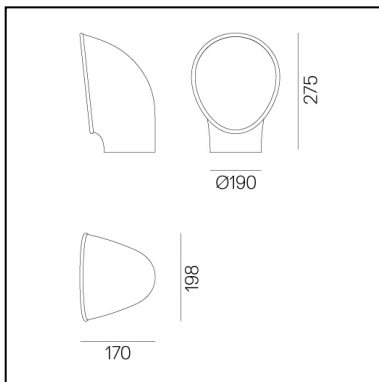

LUMINAIRE

- Watt: **14W**
- Delivered lumen output: **1143lm**
- CCT: **3000K**
- Efficiency: **77%**
- Efficacy: **81.64lm/W**
- CRI: **90**

DESCRIPTION

Lighting appliance for ground fixing with radial bidirectional light emission, using monochrome LED light sources. The appliance is made up of a body and a fixing base of EN-AB 47100 die-cast aluminium finished with a 3-stage outdoor treatment: nanotechnologies, anti-oxidizing primer, polyester painting. Equipped with a furukawa reflector Shiny shock-resistant anti-UV polycarbonate screen AISI 316 fixing screws and silicon seals. Sealing degree IP65. Class I Provided with cable and IP67 connector for connection to the mains. Supports cables with 7 to 12 mm diameters. Technical specifications comply with the EN60598-1 norm. CE registration

FEATURES

- Product Code: **T081920**
- Colour: **Green**
- Installation: **Floor**
- Material: **Aluminum, tempered glass**
- Series: **Architectural Outdoor**
- design by: **Ernesto Gismondi**

DIMENSIONS

- Length: **198 mm**
- Width: **170 mm**
- Height: **275 mm**
- Diameter: **190 mm**

SOURCES INCLUDED

- Category: **Led**
- Number: **1**
- Watt: **14W**
- Color temperature (K): **3000K**