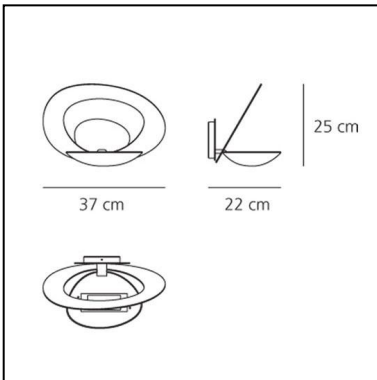

LUMINAIRE

- Watt: **230W**
- Voltage: **220V-240V**
- Delivered lumen output: **3514lm**
- Efficiency: **69%**
- Efficacy: **15.28lm/W**
- CRI: **0**

Notes

DESCRIPTION

Pirce's award-winning design is one of Artemide's top sellers. Originally released in halogen, its light source has been reimagined to incorporate a high quality, energy-efficient LED light source.

Pirce is not only an elegant light source, it is an alluring decoration with a strong sense of presence turned on or off. Its slim disc merges softly into flowing twirls that spiral downwards to create alluring lighting effects.

FEATURES

- Product Code: **1240010A**
- Colour: **White**
- Installation: **Wall**
- Material: **Aluminum**
- Series: **Design Collection**
- Environment: **Indoor**
- Area contract: **Residential**
- Emission: **Indirect**
- design by: **Giuseppe Maurizio Scutellà**

DIMENSIONS

- Length: **220 mm**
- Width: **370 mm**
- Height: **250 mm**
- Glow Wire Test: **650°**

NOT INCLUDED SOURCES

- Category: **HALO**
- Number: **1**
- Lbs: **Qt-de12**
- Watt: **230W**
- Socket: **R7s**
- Color Rendering: **1a**
- Color temperature (K): **3000K**
- Duration (h): **2000h**

ALTERNATIVE SOURCES