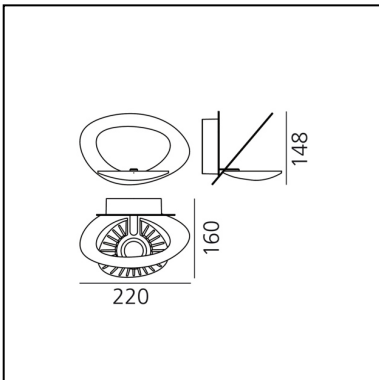

LUMINAIRE

- Watt: **27W**
- Voltage: **220V-240V**
- Delivered lumen output: **2768lm**
- CCT: **3000K**
- Efficiency: **97%**
- Efficacy: **102.52lm/W**
- CRI: **90**
- Dimmable Typology: **Push**

DESCRIPTION

Pirce's award-winning design is one of Artemide's top sellers. Originally released in halogen, its light source has been reimagined to incorporate a high quality, energy-efficient LED light source.

Pirce is not only an elegant light source, it is an alluring decoration with a strong sense of presence turned on or off. Its slim disc merges softly into flowing twirls that spiral downwards to create alluring lighting effects.

FEATURES

- Product Code: **1248020A**
- Colour: **Gold**
- Installation: **Wall**
- Material: **Aluminum**
- Series: **Design Collection**
- Environment: **Indoor**
- Area contract: **Residential**
- Emission: **Indirect**
- design by: **Giuseppe Maurizio Scutellà**

DIMENSIONS

- Length: **220 mm**
- Width: **160 mm**
- Height: **148 mm**
- Glow Wire Test: **650°**

SOURCES INCLUDED

- Category: **Led**
- Number: **1**
- Watt: **27W**
- Delivered lumen output: **3200lm**
- Color temperature (K): **3000K**
- CRI: **90**
- Color Tolerance: **MacAdam 2SDCM**