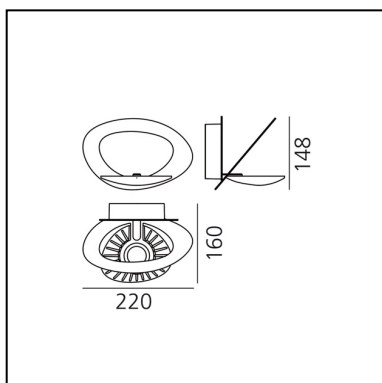

LUMINAIRE

- Watt: **27W**
- Voltage: **220V-240V**
- Delivered lumen output: **2586lm**
- CCT: **2700K**
- Efficiency: **97%**
- Efficacy: **95.78lm/W**
- CRI: **90**
- Dimmable Typology: **Push**

DESCRIPTION

Pirce's award-winning design is one of Artemide's top sellers. Originally released in halogen, its light source has been reimagined to incorporate a high quality, energy-efficient LED light source.

Pirce is not only an elegant light source, it is an alluring decoration with a strong sense of presence turned on or off. Its slim disc merges softly into flowing twirls that spiral downwards to create alluring lighting effects.

FEATURES

- Product Code: **1248W10A**
- Colour: **White**
- Installation: **Wall**
- Material: **Aluminum**
- Series: **Design Collection**
- Environment: **Indoor**
- Area contract: **Residential**
- Emission: **Indirect**
- design by: **Giuseppe Maurizio Scutellà**

DIMENSIONS

- Length: **220 mm**
- Width: **160 mm**
- Height: **148 mm**
- Glow Wire Test: **650°**

SOURCES INCLUDED

- Category: **Led**
- Number: **1**
- Watt: **27W**
- Color temperature (K): **2700K**
- CRI: **90**