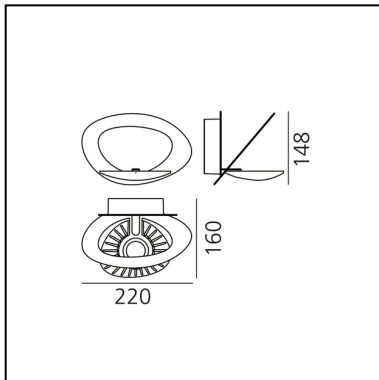

LUMINAIRE

- Watt: **27W**
- Voltage: **220V-240V**
- Delivered lumen output: **2768lm**
- CCT: **3000K**
- Efficiency: **97%**
- Efficacy: **102.52lm/W**
- CRI: **90**
- Dimmable Typology: **Push**

DESCRIPTION

Pirce's award-winning design is one of Artemide's top sellers. Originally released in halogen, its light source has been reimagined to incorporate a high quality, energy-efficient LED light source.

Pirce is not only an elegant light source, it is an alluring decoration with a strong sense of presence turned on or off. Its slim disc merges softly into flowing swirls that spiral downwards to create alluring lighting effects.

FEATURES

- Product Code: **1248010A**
- Colour: **White**
- Installation: **Wall**
- Material: **Aluminum**
- Series: **Design Collection**
- Environment: **Indoor**
- Area contract: **Residential**
- Emission: **Indirect**
- design by: **Giuseppe Maurizio Scutellà**

DIMENSIONS

- Length: **220 mm**
- Width: **160 mm**
- Height: **148 mm**
- Glow Wire Test: **650°**

SOURCES INCLUDED

- Category: **Led**
- Number: **1**
- Watt: **27W**
- Delivered lumen output: **3200lm**
- Color temperature (K): **3000K**
- CRI: **90**
- Color Tolerance: **MacAdam 2SDCM**