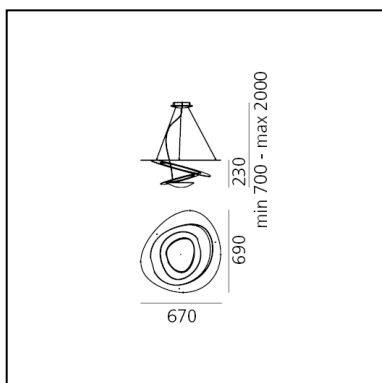

LUMINAIRE

- Watt: **330W**
- Voltage: **220V-240V**
- Delivered lumen output: **3686lm**
- Efficiency: **64%**
- Efficacy: **11.17lm/W**
- CRI: **100**

DESCRIPTION

Pirce's award-winning design is one of Artemide's top sellers. Originally released in halogen, its light source has been reimagined to incorporate a high quality, energy-efficient LED light source.

Pirce is not only an elegant light source, it is an alluring decoration with a strong sense of presence turned on or off. Its slim disc merges softly into flowing twirls that spiral downwards to create alluring lighting effects.

FEATURES

- Product Code: **1237010A**
- Colour: **White**
- Installation: **Suspension**
- Material: **Aluminum**
- Series: **Design Collection**
- Environment: **Indoor**
- Area contract: **Residential**
- Emission: **Indirect**
- design by: **Giuseppe Maurizio Scutellà**

DIMENSIONS

- Length: **670 mm**
- Width: **690 mm**
- Height: **230 mm**
- Max Height from ceiling: **2000 mm**
- Impact Resistance: **N/D**
- Glow Wire Test: **650°**

NOT INCLUDED SOURCES

- Category: **HALO**
- Number: **1**
- Lbs: **R7s**
- Watt: **330W**
- Color temperature (K): **2950K**
- Class: **A**

ALTERNATIVE SOURCES