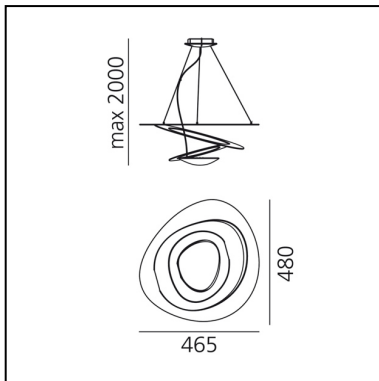

LUMINAIRE

- Watt: **27W**
- Voltage: **220V-240V**
- Delivered lumen output: **2753lm**
- CCT: **3000K**
- Efficiency: **96%**
- Efficacy: **101.96lm/W**
- CRI: **90**
- Dimmable Typology: **Push**

DESCRIPTION

Pirce's award-winning design is one of Artemide's top sellers. Originally released in halogen, its light source has been reimagined to incorporate a high quality, energy-efficient LED light source.

Pirce is not only an elegant light source, it is an alluring decoration with a strong sense of presence turned on or off. Its slim disc merges softly into flowing twirls that spiral downwards to create alluring lighting effects.

FEATURES

- Product Code: **1249020A**
- Colour: **Gold**
- Installation: **Suspension**
- Material: **Aluminum**
- Series: **Design Collection**
- Environment: **Indoor**
- Area contract: **Residential**
- Emission: **Indirect**
- design by: **Giuseppe Maurizio Scutellà**

DIMENSIONS

- Length: **465 mm**
- Width: **480 mm**
- Height: **130 mm**
- Max Height from ceiling: **2000 mm**
- Glow Wire Test: **650°**

SOURCES INCLUDED

- Category: **Led**
- Number: **1**
- Watt: **27W**
- Delivered lumen output: **3200lm**
- Color temperature (K): **3000K**
- CRI: **90**
- Color Tolerance: **MacAdam 2SDCM**