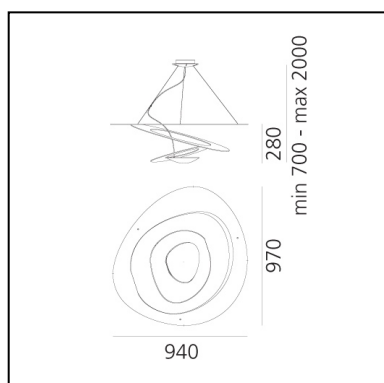

LUMINAIRE

- Watt: **44W**
- Voltage: **220V-240V**
- Delivered lumen output: **3313lm**
- CCT: **3000K**
- Efficiency: **82%**
- Efficacy: **75.30lm/W**
- CRI: **90**
- Dimmable Typology: **Push**

DESCRIPTION

Pirce's award-winning design is one of Artemide's top sellers. Originally released in halogen, its light source has been reimagined to incorporate a high quality, energy-efficient LED light source.

Pirce is not only an elegant light source, it is an alluring decoration with a strong sense of presence turned on or off. Its slim disc merges softly into flowing twirls that spiral downwards to create alluring lighting effects.

FEATURES

- Product Code: **1254120A**
- Colour: **Gold**
- Installation: **Suspension**
- Material: **Aluminum**
- Series: **Design Collection**
- Environment: **Indoor**
- Area contract: **Residential**
- Emission: **Indirect**
- design by: **Giuseppe Maurizio Scutellà**

DIMENSIONS

- Length: **940 mm**
- Width: **970 mm**
- Height: **280 mm**
- Max Height from ceiling: **2000 mm**
- Glow Wire Test: **650°**

SOURCES INCLUDED

- Category: **Led**
- Number: **1**
- Watt: **44W**
- Delivered lumen output: **4230lm**
- Color temperature (K): **3000K**
- CRI: **90**
- Color Tolerance: **MacAdam 2SDCM**