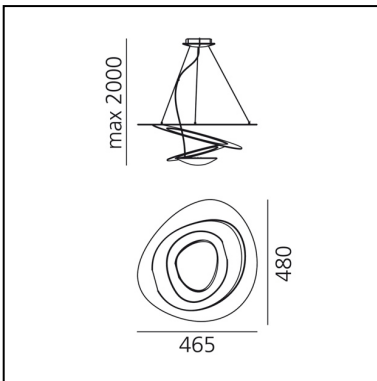

Pirce Micro Suspension LED - 2700K - White

Giuseppe Maurizio Scutellà

IP 20    Dimmerable:  

LUMINAIRE

- Watt: **27W**
- Voltage: **220V-240V**
- Delivered lumen output: **2573lm**
- CCT: **2700K**
- Efficiency: **96%**
- Efficacy: **95.30lm/W**
- CRI: **90**
- Dimmable Typology: **Push**

DIMENSIONS

- Length: **465 mm**
- Width: **480 mm**
- Height: **130 mm**
- Max Height from ceiling: **2000 mm**
- Glow Wire Test: **650°**

SOURCES INCLUDED

- Category: **Led**
- Number: **1**
- Watt: **27W**
- Color temperature (K): **2700K**
- CRI: **90**

DIMENSIONS

- Length: **465 mm**
- Width: **480 mm**
- Height: **130 mm**
- Max Height from ceiling: **2000 mm**
- Glow Wire Test: **650°**

SOURCES INCLUDED

- Category: **Led**
- Number: **1**
- Watt: **27W**
- Delivered lumen output: **3200lm**
- Color temperature (K): **3000K**
- CRI: **90**
- Color Tolerance: **MacAdam 2SDCM**