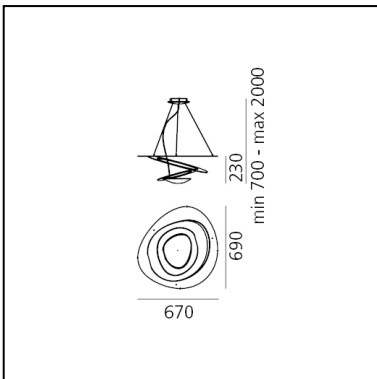

LUMINAIRE

- Watt: **44W**
- Voltage: **220V-240V**
- Delivered lumen output: **3313lm**
- CCT: **3000K**
- Efficiency: **82%**
- Efficacy: **75.30lm/W**
- CRI: **90**
- Dimmable Typology: **Push**

DESCRIPTION

Pirce's award-winning design is one of Artemide's top sellers. Originally released in halogen, its light source has been reimagined to incorporate a high quality, energy-efficient LED light source.

Pirce is not only an elegant light source, it is an alluring decoration with a strong sense of presence turned on or off. Its slim disc merges softly into flowing twirls that spiral downwards to create alluring lighting effects.

FEATURES

- Product Code: **1256120A**
- Colour: **Gold**
- Installation: **Suspension**
- Material: **Aluminum**
- Series: **Design Collection**
- Environment: **Indoor**
- Area contract: **Residential**
- Emission: **Indirect**
- design by: **Giuseppe Maurizio Scutellà**

DIMENSIONS

- Length: **670 mm**
- Width: **690 mm**
- Height: **230 mm**
- Max Height from ceiling: **2000 mm**
- Impact Resistance: **N/D**
- Glow Wire Test: **650°**

SOURCES INCLUDED

- Category: **Led**
- Number: **1**
- Watt: **44W**
- Delivered lumen output: **4230lm**
- Color temperature (K): **3000K**
- CRI: **90**
- Color Tolerance: **MacAdam 2SDCM**