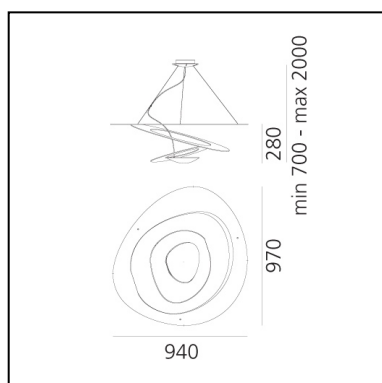

LUMINAIRE

- Watt: **44W**
- Voltage: **220V-240V**
- Delivered lumen output: **3313lm**
- CCT: **3000K**
- Efficiency: **82%**
- Efficacy: **75.30lm/W**
- CRI: **90**
- Dimmable Typology: **Push**

DESCRIPTION

Pirce's award-winning design is one of Artemide's top sellers. Originally released in halogen, its light source has been reimagined to incorporate a high quality, energy-efficient LED light source.

Pirce is not only an elegant light source, it is an alluring decoration with a strong sense of presence turned on or off. Its slim disc merges softly into flowing twirls that spiral downwards to create alluring lighting effects.

FEATURES

- Product Code: **1254110A**
- Colour: **White**
- Installation: **Suspension**
- Material: **Aluminum**
- Series: **Design Collection**
- Environment: **Indoor**
- Area contract: **Residential**
- Emission: **Indirect**
- design by: **Giuseppe Maurizio Scutellà**

DIMENSIONS

- Length: **940 mm**
- Width: **970 mm**
- Height: **280 mm**
- Max Height from ceiling: **2000 mm**
- Glow Wire Test: **650°**

SOURCES INCLUDED

- Category: **Led**
- Number: **1**
- Watt: **44W**
- Delivered lumen output: **4230lm**
- Color temperature (K): **3000K**
- CRI: **90**
- Color Tolerance: **MacAdam 2SDCM**