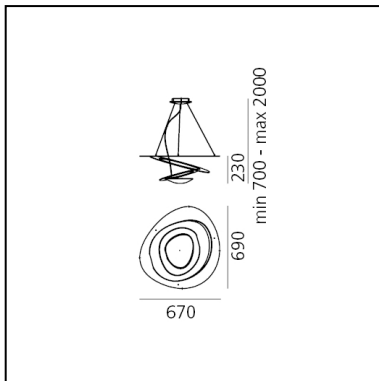

LUMINAIRE

- Watt: **44W**
- Voltage: **220V-240V**
- Delivered lumen output: **3313lm**
- CCT: **3000K**
- Efficiency: **82%**
- Efficacy: **75.30lm/W**
- CRI: **90**
- Dimmable Typology: **Push**

DESCRIPTION

Pirce's award-winning design is one of Artemide's top sellers. Originally released in halogen, its light source has been reimagined to incorporate a high quality, energy-efficient LED light source.

Pirce is not only an elegant light source, it is an alluring decoration with a strong sense of presence turned on or off. Its slim disc merges softly into flowing twirls that spiral downwards to create alluring lighting effects.

FEATURES

- Product Code: **1256110A**
- Colour: **White**
- Installation: **Suspension**
- Material: **Aluminum**
- Series: **Design Collection**
- Environment: **Indoor**
- Area contract: **Residential**
- Emission: **Indirect**
- design by: **Giuseppe Maurizio Scutellà**

DIMENSIONS

- Length: **670 mm**
- Width: **690 mm**
- Height: **230 mm**
- Max Height from ceiling: **2000 mm**
- Impact Resistance: **N/D**
- Glow Wire Test: **650°**

SOURCES INCLUDED

- Category: **Led**
- Number: **1**
- Watt: **44W**
- Delivered lumen output: **4230lm**
- Color temperature (K): **3000K**
- CRI: **90**
- Color Tolerance: **MacAdam 2SDCM**