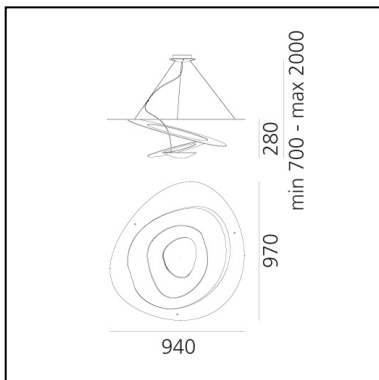

LUMINAIRE

- Watt: **330W**
- Voltage: **220V-240V**
- Delivered lumen output: **4087lm**
- Efficiency: **71%**
- Efficacy: **12.38lm/W**
- CRI: **100**

DESCRIPTION

Pirce's award-winning design is one of Artemide's top sellers. Originally released in halogen, its light source has been reimagined to incorporate a high quality, energy-efficient LED light source.

Pirce is not only an elegant light source, it is an alluring decoration with a strong sense of presence turned on or off. Its slim disc merges softly into flowing twirls that spiral downwards to create alluring lighting effects.

FEATURES

- Product Code: **1239010A**
- Colour: **White**
- Installation: **Suspension**
- Material: **Aluminum**
- Series: **Design Collection**
- Environment: **Indoor**
- Area contract: **Residential**
- Emission: **Indirect**
- design by: **Giuseppe Maurizio Scutellà**

DIMENSIONS

- Length: **940 mm**
- Width: **970 mm**
- Height: **280 mm**
- Max Height from ceiling: **2000 mm**
- Glow Wire Test: **650°**

NOT INCLUDED SOURCES

- Category: **HALO**
- Number: **1**
- Lbs: **R7s**
- Watt: **330W**
- Color temperature (K): **2950K**
- Class: **A**

ALTERNATIVE SOURCES