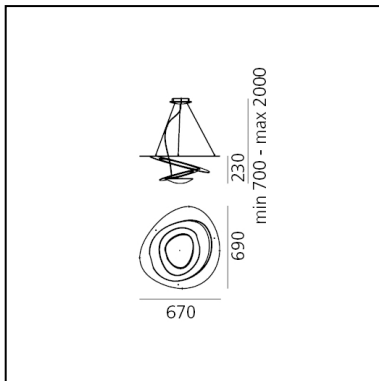

LUMINAIRE

- Watt: **44W**
- Voltage: **220V-240V**
- Delivered lumen output: **3097lm**
- CCT: **2700K**
- Efficiency: **82%**
- Efficacy: **70.39lm/W**
- CRI: **90**
- Dimmable Typology: **Push**

DESCRIPTION

Pirce's award-winning design is one of Artemide's top sellers. Originally released in halogen, its light source has been reimagined to incorporate a high quality, energy-efficient LED light source.

Pirce is not only an elegant light source, it is an alluring decoration with a strong sense of presence turned on or off. Its slim disc merges softly into flowing twirls that spiral downwards to create alluring lighting effects.

FEATURES

- Product Code: **1256W10A**
- Colour: **White**
- Installation: **Suspension**
- Material: **Aluminum**
- Series: **Design Collection**
- Environment: **Indoor**
- Area contract: **Residential**
- Emission: **Indirect**
- design by: **Giuseppe Maurizio Scutellà**

DIMENSIONS

- Length: **670 mm**
- Width: **690 mm**
- Height: **230 mm**
- Max Height from ceiling: **2000 mm**
- Impact Resistance: **N/D**
- Glow Wire Test: **650°**

SOURCES INCLUDED

- Category: **Led**
- Number: **1**
- Watt: **44W**
- Color temperature (K): **2700K**
- CRI: **90**
- Color Tolerance: **MacAdam 2SDCM**