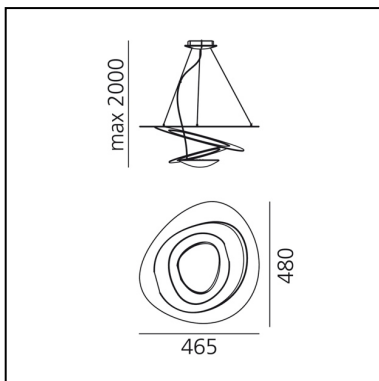

LUMINAIRE

- Watt: **27W**
- Voltage: **220V-240V**
- Delivered lumen output: **2753lm**
- CCT: **3000K**
- Efficiency: **96%**
- Efficacy: **101.96lm/W**
- CRI: **90**
- Dimmable Typology: **Push**

DESCRIPTION

Pirce's award-winning design is one of Artemide's top sellers. Originally released in halogen, its light source has been reimagined to incorporate a high quality, energy-efficient LED light source.

Pirce is not only an elegant light source, it is an alluring decoration with a strong sense of presence turned on or off. Its slim disc merges softly into flowing twirls that spiral downwards to create alluring lighting effects.

FEATURES

- Product Code: **1249010A**
- Colour: **White**
- Installation: **Suspension**
- Material: **Aluminum**
- Series: **Design Collection**
- Environment: **Indoor**
- Area contract: **Residential**
- Emission: **Indirect**
- design by: **Giuseppe Maurizio Scutellà**

DIMENSIONS

- Length: **465 mm**
- Width: **480 mm**
- Height: **130 mm**
- Max Height from ceiling: **2000 mm**
- Glow Wire Test: **650°**

SOURCES INCLUDED

- Category: **Led**
- Number: **1**
- Watt: **27W**
- Delivered lumen output: **3200lm**
- Color temperature (K): **3000K**
- CRI: **90**
- Color Tolerance: **MacAdam 2SDCM**