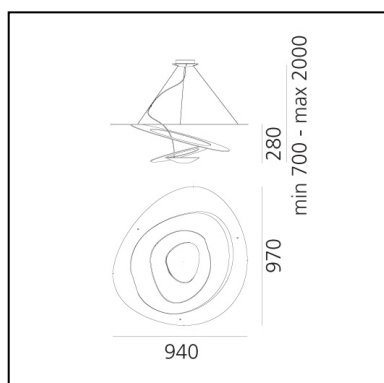

LUMINAIRE

- Watt: **44W**
- Voltage: **220V-240V**
- Delivered lumen output: **3097lm**
- CCT: **2700K**
- Efficiency: **82%**
- Efficacy: **70.39lm/W**
- CRI: **90**
- Dimmable Typology: **Push**

DESCRIPTION

Pirce's award-winning design is one of Artemide's top sellers. Originally released in halogen, its light source has been reimagined to incorporate a high quality, energy-efficient LED light source.

Pirce is not only an elegant light source, it is an alluring decoration with a strong sense of presence turned on or off. Its slim disc merges softly into flowing twirls that spiral downwards to create alluring lighting effects.

FEATURES

- Product Code: **1254W10A**
- Colour: **White**
- Installation: **Suspension**
- Material: **Aluminum**
- Series: **Design Collection**
- Environment: **Indoor**
- Area contract: **Residential**
- Emission: **Indirect**
- design by: **Giuseppe Maurizio Scutellà**

DIMENSIONS

- Length: **940 mm**
- Width: **970 mm**
- Height: **280 mm**
- Max Height from ceiling: **2000 mm**
- Glow Wire Test: **650°**

SOURCES INCLUDED

- Category: **Led**
- Number: **1**
- Watt: **37W**
- Delivered lumen output: **3761lm**
- Color temperature (K): **2700K**
- CRI: **90**
- Color Tolerance: **MacAdam 2SDCM**