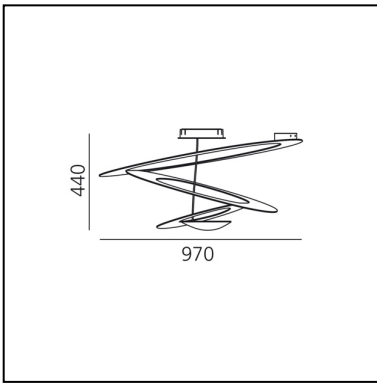

LUMINAIRE

- Watt: **330W**
- Voltage: **220V-240V**
- Delivered lumen output: **4087lm**
- Efficiency: **71%**
- Efficacy: **12.38lm/W**
- CRI: **100**

DESCRIPTION

Pirce's award-winning design is one of Artemide's top sellers. Originally released in halogen, its light source has been reimagined to incorporate a high quality, energy-efficient LED light source.

Pirce is not only an elegant light source, it is an alluring decoration with a strong sense of presence turned on or off. Its slim disc merges softly into flowing twirls that spiral downwards to create alluring lighting effects.

FEATURES

- Product Code: **1242010A**
- Colour: **White**
- Installation: **Ceiling**
- Material: **Aluminum**
- Series: **Design Collection**
- Environment: **Indoor**
- Area contract: **Residential**
- Emission: **Indirect**
- design by: **Giuseppe Maurizio Scutellà**

DIMENSIONS

- Width: **970 mm**
- Height: **440 mm**
- Glow Wire Test: **650°**

NOT INCLUDED SOURCES

- Category: **HALO**
- Number: **1**
- Lbs: **R7s**
- Watt: **330W**
- Color temperature (K): **2950K**
- Class: **A**

ALTERNATIVE SOURCES

- Category: **LED RETROFIT**
- Number: **1**
- Watt: **11w**
- Delivered lumen output: **1110lm**
- Socket: **R7s**