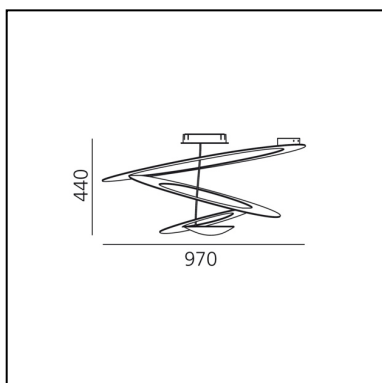

LUMINAIRE

- Watt: **44W**
- Voltage: **220V-240V**
- Delivered lumen output: **3313lm**
- CCT: **3000K**
- Efficiency: **82%**
- Efficacy: **75.30lm/W**
- CRI: **90**
- Dimmable Typology: **Push**

DESCRIPTION

Pirce's award-winning design is one of Artemide's top sellers. Originally released in halogen, its light source has been reimagined to incorporate a high quality, energy-efficient LED light source.

Pirce is not only an elegant light source, it is an alluring decoration with a strong sense of presence turned on or off. Its slim disc merges softly into flowing twirls that spiral downwards to create alluring lighting effects.

FEATURES

- Product Code: **1253110A**
- Colour: **White**
- Installation: **Ceiling**
- Material: **Aluminum**
- Series: **Design Collection**
- Environment: **Indoor**
- Area contract: **Residential**
- Emission: **Indirect**
- design by: **Giuseppe Maurizio Scutellà**

DIMENSIONS

- Width: **970 mm**
- Height: **440 mm**
- Glow Wire Test: **650°**

SOURCES INCLUDED

- Category: **Led**
- Number: **1**
- Watt: **44W**
- Delivered lumen output: **4230lm**
- Color temperature (K): **3000K**
- CRI: **90**
- Color Tolerance: **MacAdam 2SDCM**