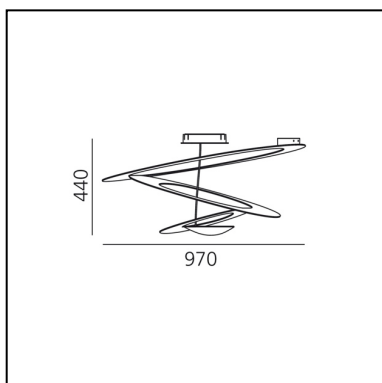

LUMINAIRE

- Watt: **44W**
- Voltage: **220V-240V**
- Delivered lumen output: **3097lm**
- CCT: **2700K**
- Efficiency: **82%**
- Efficacy: **70.39lm/W**
- CRI: **90**
- Dimmable Typology: **Push**

DESCRIPTION

Pirce's award-winning design is one of Artemide's top sellers. Originally released in halogen, its light source has been reimagined to incorporate a high quality, energy-efficient LED light source.

Pirce is not only an elegant light source, it is an alluring decoration with a strong sense of presence turned on or off. Its slim disc merges softly into flowing twirls that spiral downwards to create alluring lighting effects.

FEATURES

- Product Code: **1253W10A**
- Colour: **White**
- Installation: **Ceiling**
- Material: **Aluminum**
- Series: **Design Collection**
- Environment: **Indoor**
- Area contract: **Residential**
- Emission: **Indirect**
- design by: **Giuseppe Maurizio Scutellà**

DIMENSIONS

- Width: **970 mm**
- Height: **440 mm**
- Glow Wire Test: **650°**

SOURCES INCLUDED

- Category: **Led**
- Number: **1**
- Watt: **37W**
- Delivered lumen output: **3761lm**
- Color temperature (K): **2700K**
- CRI: **90**
- Color Tolerance: **MacAdam 2SDCM**