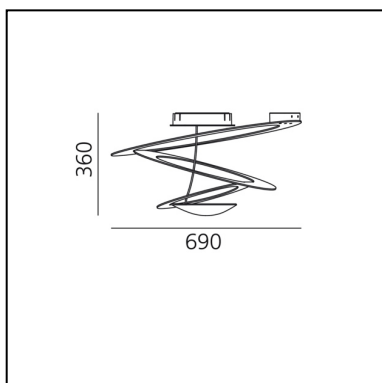

LUMINAIRE

- Watt: **44W**
- Voltage: **220V-240V**
- Delivered lumen output: **3097lm**
- CCT: **2700K**
- Efficiency: **82%**
- Efficacy: **70.39lm/W**
- CRI: **90**
- Dimmable Typology: **Push**

DESCRIPTION

Pirce's award-winning design is one of Artemide's top sellers. Originally released in halogen, its light source has been reimagined to incorporate a high quality, energy-efficient LED light source.

Pirce is not only an elegant light source, it is an alluring decoration with a strong sense of presence turned on or off. Its slim disc merges softly into flowing twirls that spiral downwards to create alluring lighting effects.

FEATURES

- Product Code: **1255W10A**
- Colour: **White**
- Installation: **Ceiling**
- Material: **Aluminum**
- Series: **Design Collection**
- Environment: **Indoor**
- Area contract: **Residential**
- Emission: **Indirect**
- design by: **Giuseppe Maurizio Scutellà**

DIMENSIONS

- Height: **360 mm**
- Diameter: **670 mm**
- Glow Wire Test: **650°**

SOURCES INCLUDED

- Category: **Led**
- Number: **1**
- Watt: **37W**
- Delivered lumen output: **3761lm**
- Color temperature (K): **2700K**
- CRI: **90**
- Color Tolerance: **MacAdam 2SDCM**