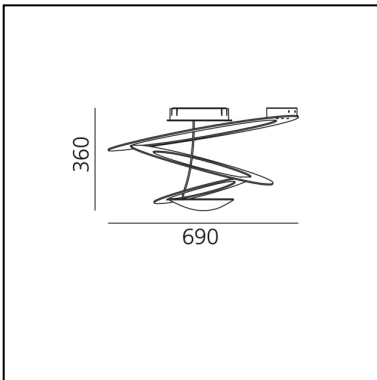

LUMINAIRE

- Watt: **330W**
- Voltage: **220V-240V**
- Delivered lumen output: **3686lm**
- Efficiency: **64%**
- Efficacy: **11.17lm/W**
- CRI: **100**

DESCRIPTION

Pirce's award-winning design is one of Artemide's top sellers. Originally released in halogen, its light source has been reimagined to incorporate a high quality, energy-efficient LED light source.

Pirce is not only an elegant light source, it is an alluring decoration with a strong sense of presence turned on or off. Its slim disc merges softly into flowing twirls that spiral downwards to create alluring lighting effects.

FEATURES

- Product Code: **1247010A**
- Colour: **White**
- Installation: **Ceiling**
- Material: **Aluminum**
- Series: **Design Collection**
- Environment: **Indoor**
- Area contract: **Residential**
- Emission: **Indirect**
- design by: **Giuseppe Maurizio Scutellà**

DIMENSIONS

- Height: **360 mm**
- Diameter: **690 mm**
- Glow Wire Test: **650°**

NOT INCLUDED SOURCES

- Category: **HALO**
- Number: **1**
- Lbs: **R7s**
- Watt: **330W**
- Color temperature (K): **2950K**
- Class: **A**

ALTERNATIVE SOURCES

- Category: **LED RETROFIT**
- Number: **1**
- Watt: **11w**
- Delivered lumen output: **1110lm**
- Socket: **R7s**