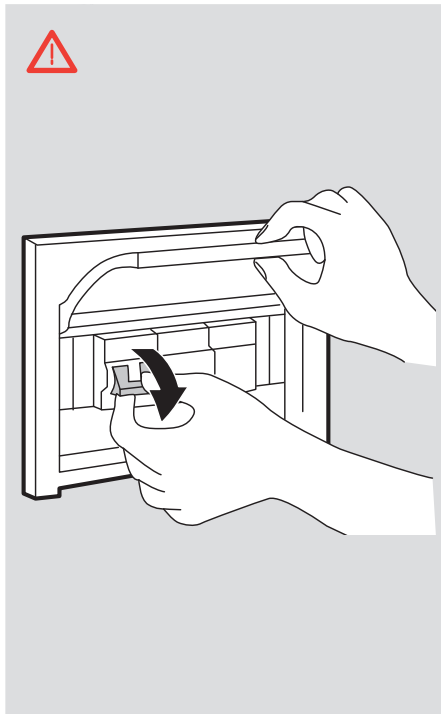

Artemide®

Pipe LED

design
Herzog & De Meuron

i

4

5

6a

6b