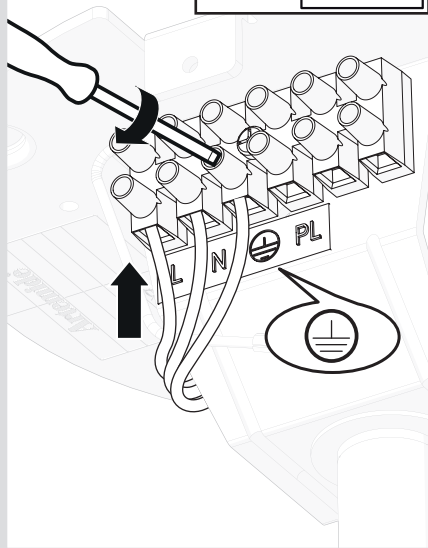

Artemide®

Pipe LED

design
Herzog & De Meuron

i

4

5

6a

6b