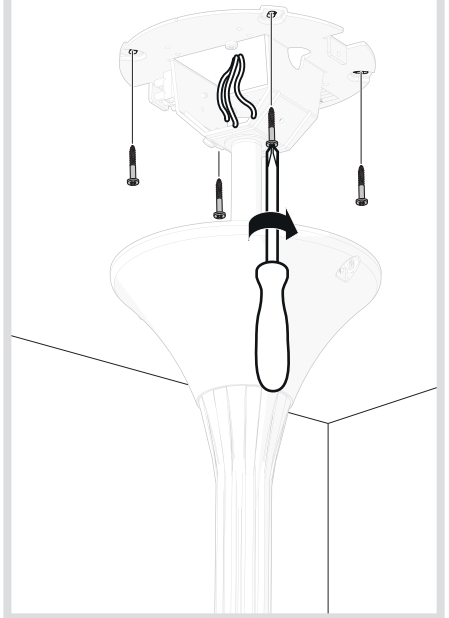

Artemide®

Pipe LED

design
Herzog & De Meuron

i

4

5

6a

6b