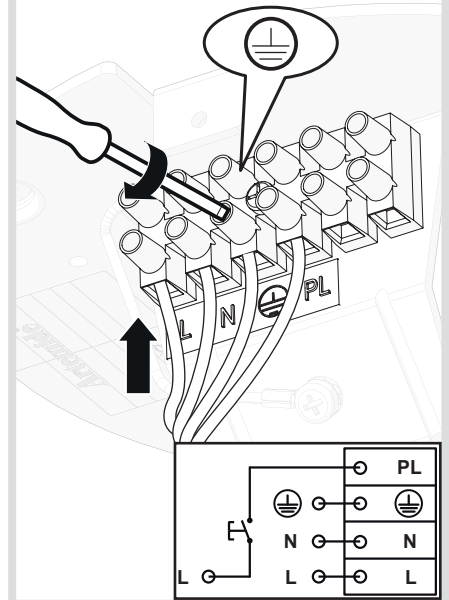

Artemide®

Pipe LED

design
Herzog & De Meuron

i

4

5

6a

6b