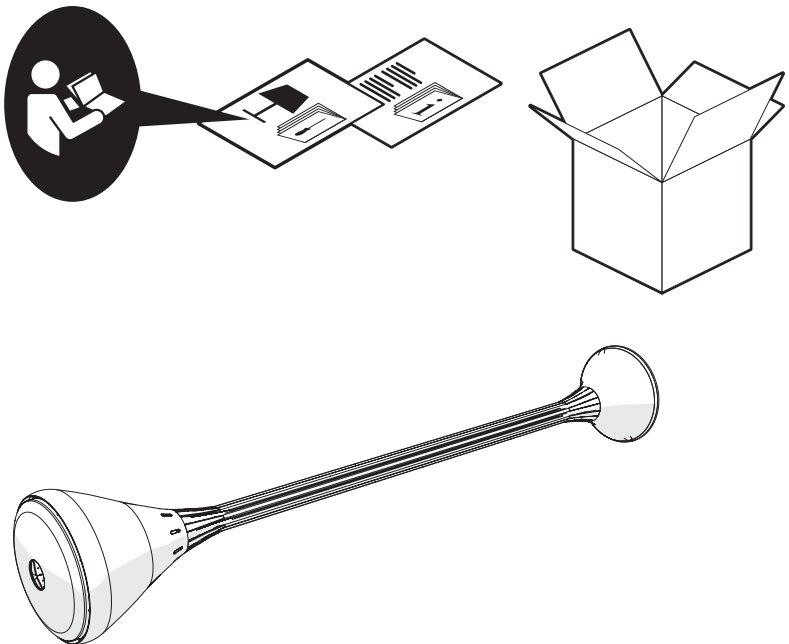

i

Artemide
INTEGRALIS