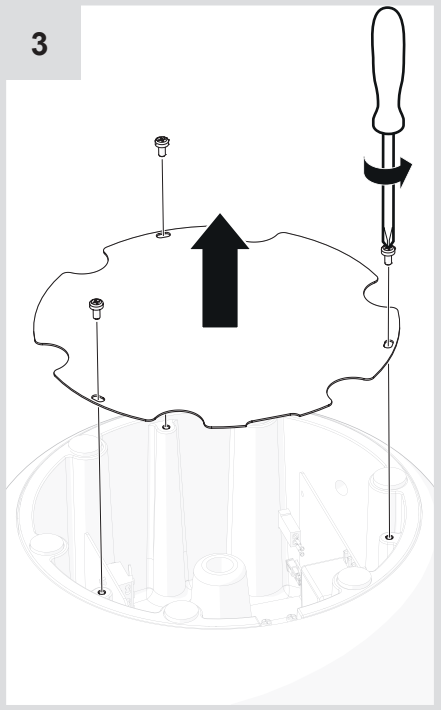

Artemide®

Pipe LED

design
Herzog & De Meuron

i

1

2

3

4