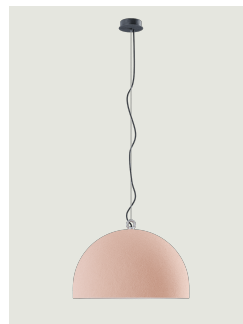

Urban Concrete 60