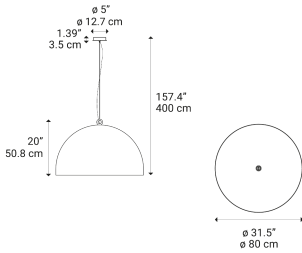

Urban Concrete 80

Light source

LED G30
Medium Base
1 max 25 W

Inside diffuser: Metal

- White
- White
- White

Outside diffuser: Metal

- Pink Dust
- Tough Gray
- Soft Gray

Code

- 50223 6100U
- 50223 3100U
- 50223 3000U

Net weight: 34.17 lbs

Parcels: 1

IP20

Energy Saving

Dim

Options of Urban Concrete

Urban Concrete 25