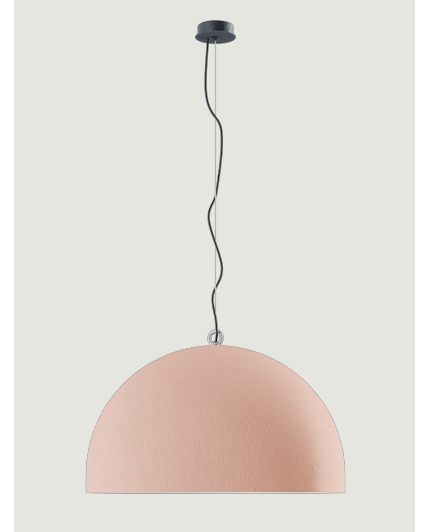

Urban Concrete Model Urban Concrete 80

Thanks to the contrast between the three cement finishes – *soft gray*, *tough gray* and *pink dust* – and the pure white of the diffuser’s internal surface, Urban Concrete gives a touch of material appeal and sophistication to any interior.

Urban Concrete 80

Light source

LED G30
Medium Base
1 max 25 W

Inside diffuser: Metal

- White
- White
- White

Outside diffuser: Metal

- Pink Dust
- Tough Gray
- Soft Gray

Code