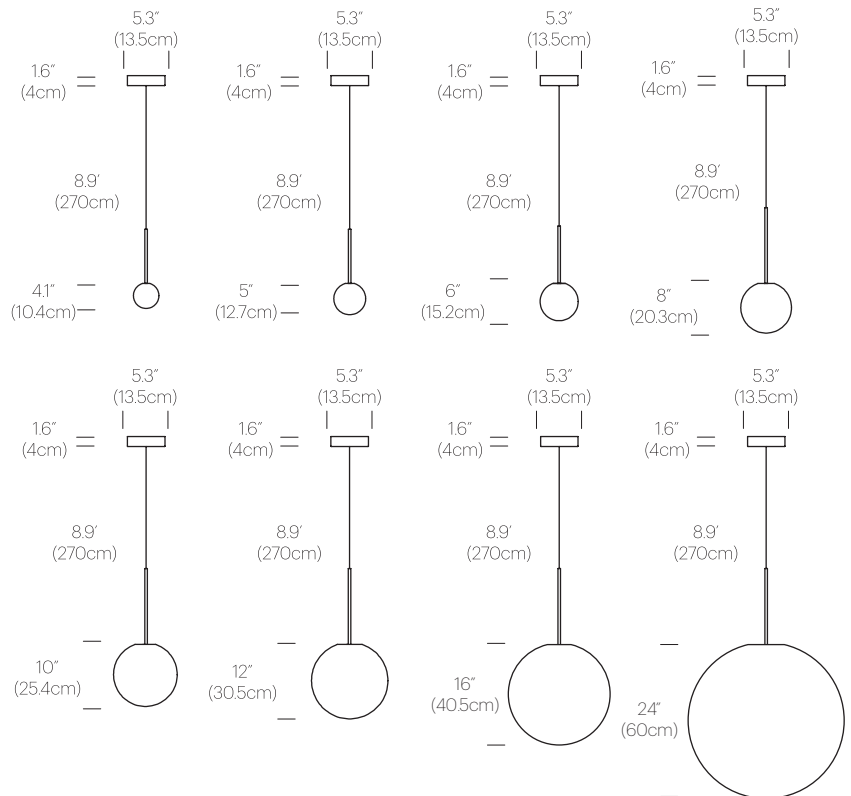

SPECIFICATIONS

Voltage: 120V-277V 50/60Hz
Power Consumption: 6W (4", 5"), 12W (6"), 20W (8", 10", 12", 16", 24")
Color Temperature: 2700K-1800K (Warm Dim)
Luminosity: 290 Lumens (4"), 305 Lumens (5"), 800 Lumens (6"), 1625 Lumens (8", 10", 12", 16"), 1700 Lumens (24")
Luminaire Efficacy: 62 Lm/W(average)
Color Rendition Index: 95 CRI
50K hour lifespan
Cord Length: 8.9' (2.7m) (Field cuttable)

FINISHES

BOLA SPHERE

DIMENSIONS

BOLA SPHERE 4, 5, 6, 8, 10, 12, 16, 24

BOLA SPHERE CHANDELIER

DESCRIPTION

The Bola Sphere pendant chandelier is the basic foundation of the Bola Collection, featuring an elemental interplay between post and sphere. Its seductive opal blown glass shade is available in 8 distinct sizes (4" (10cm), 5" (13cm), 6" (15cm), 8" (20cm), 10" (25.5cm), 12" (30.5cm), 16" (40cm), and 24" (60cm)) paired with a chromated stainless steel post in chrome, brass, rose gold, gunmetal, and matte black. Two sizes of canopy are available to accommodate Bola Sphere is also available in exquisite Chandelier groupings that allow mixing of globe sizes for stunning displays in any residential, contract or hospitality setting alike.

PACKAGING WEIGHT AND DIMENSIONS

Globe Size	Weight (LBS)	Weight (KG)	Dimensions (in)	Dimensions (cm)
Bola Sphere 4	2.6LBS	1.2KG	10" X 9" X 8.5"	25cm X 23cm X 22cm
Bola Sphere 5	3LBS	1.4KG	10" X 9" X 8.5"	25cm X 23cm X 22cm
Bola Sphere 6	3.5LBS	1.6KG	11.5" X 9" X 10.5"	29cm X 23cm X 27cm
Bola Sphere 8	5LBS	2.28KG	12" X 12" X 12.25"	30cm X 30cm X 31cm
Bola Sphere 10	5.5LBS	2.5KG	14" X 14" X 16.5"	36cm X 36cm X 42cm
Bola Sphere 12	7.2LBS	3.3KG	18" X 18" X 18"	46cm X 46cm X 46cm
Bola Sphere 16	8LBS	3.6KG	20" X 20" X 20"	50cm X 50cm X 50cm