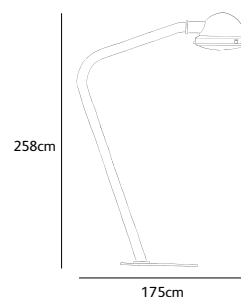

outsider

outsider floor lamp

OS.01.FL.BL	258cm black powder coated	✕
OS.01.FL.LA	258cm latte powder coated	✕
OS.01.FL.MR	258cm marone powder coated NEW	✕
OS.01.FL.WH	258cm white powder coated	✕

Wxdxh **78x175x258cm**
 Standard cable length **200cm**
 Light source **not included**
 Lampholder **E27**
Max. 1 x 200W / 240V
 Net. weight **90kg**
IP 55

outsider suspension lamp

OS.01.SU.BL	Ø 57cm black powder coated	✕
OS.01.SU.LA	Ø 57cm latte powder coated	✕
OS.01.SU.MR	Ø 57cm marone powder coated NEW	✕
OS.01.SU.WH	Ø 57cm white powder coated	✕

Øxh **57x42cm**
 Chain length **150cm included**
 Ceiling cover Ø **14cm**
 Light source **not included**
 Lampholder **E27**
Max. 1 x 200W / 240V
 Net. weight **20kg**
 Gross weight **24kg**
 Packaging **65x65x50cm**
IP 55

OS.01.SU.XL.BL	Ø 90cm black powder coated	✕
OS.01.SU.XL.LA	Ø 90cm latte powder coated	✕
OS.01.SU.XL.MR	Ø 90cm marone powder coated NEW	✕
OS.01.SU.XL.WH	Ø 90cm white powder coated	✕

Øxh **90x66cm**
 Chain length **150cm included**
 Ceiling cover Ø **14cm**
 Light source **not included**
 Lampholder **E27**
Max. 1 x 200W / 240V
 Net. weight **49kg**
IP 55

Øxh **57x42cm**
 Suspension tube
 Extractable length **150cm**
 Withdrawn length **110cm**
Length can be customized (add. costs)
 Ceiling cover Ø **14cm**
 Light source **not included**
 Lampholder **E27**
Max. 1 x 200W / 240V
 Net. weight **19kg**
 Gross weight **24kg**
 Packaging **65x65x50cm + packaging tube (2 colli in total)**
IP 50