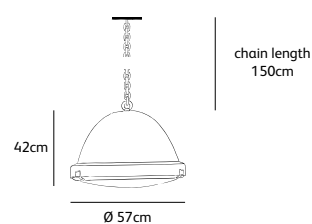

outsider

outsider floor lamp

OS.01.FL.BL	258cm black powder coated	✕
OS.01.FL.LA	258cm latte powder coated	✕
OS.01.FL.MR	258cm marone powder coated NEW	✕
OS.01.FL.WH	258cm white powder coated	✕

Wxdxh **78x175x258cm**
 Standard cable length **200cm**
 Light source **not included**
 Lampholder **E27**
Max. 1 x 200W / 240V
 Net. weight **90kg**
IP 55

outsider suspension lamp

OS.01.SU.BL	Ø 57cm black powder coated	✕
OS.01.SU.LA	Ø 57cm latte powder coated	✕
OS.01.SU.MR	Ø 57cm marone powder coated NEW	✕
OS.01.SU.WH	Ø 57cm white powder coated	✕

Øxh **57x42cm**
 Chain length **150cm included**
 Ceiling cover Ø **14cm**
 Light source **not included**
 Lampholder **E27**
Max. 1 x 200W / 240V
 Net. weight **20kg**
 Gross weight **24kg**
 Packaging **65x65x50cm**
IP 55

OS.01.SU.XL.BL	Ø 90cm black powder coated	✕
OS.01.SU.XL.LA	Ø 90cm latte powder coated	✕
OS.01.SU.XL.MR	Ø 90cm marone powder coated NEW	✕
OS.01.SU.XL.WH	Ø 90cm white powder coated	✕

Øxh **90x66cm**
 Chain length **150cm included**
 Ceiling cover Ø **14cm**
 Light source **not included**
 Lampholder **E27**
Max. 1 x 200W / 240V
 Net. weight **49kg**
IP 55

Øxh **57x42cm**
 Suspension tube
 Extractable length **150cm**
 Withdrawn length **110cm**
Length can be customized (add. costs)
 Ceiling cover Ø **14cm**
 Light source **not included**
 Lampholder **E27**
Max. 1 x 200W / 240V
 Net. weight **19kg**
 Gross weight **24kg**
 Packaging **65x65x50cm + packaging tube (2 colli in total)**
IP 50