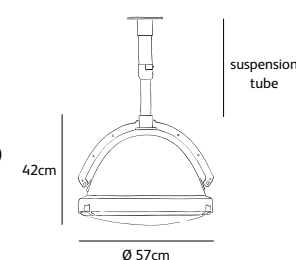

outsider

outsider floor lamp

OS.01.FL.BL	258cm black powder coated	✕
OS.01.FL.LA	258cm latte powder coated	✕
OS.01.FL.MR	258cm marone powder coated NEW	✕
OS.01.FL.WH	258cm white powder coated	✕

Wxdxh **78x175x258cm**
 Standard cable length **200cm**
 Light source **not included**
 Lampholder **E27**
Max. 1 x 200W / 240V
 Net. weight **90kg**
IP 55

outsider suspension lamp

OS.01.SU.BL	Ø 57cm black powder coated	✕
OS.01.SU.LA	Ø 57cm latte powder coated	✕
OS.01.SU.MR	Ø 57cm marone powder coated NEW	✕
OS.01.SU.WH	Ø 57cm white powder coated	✕

Øxh **57x42cm**
 Chain length **150cm included**
 Ceiling cover Ø **14cm**
 Light source **not included**
 Lampholder **E27**
Max. 1 x 200W / 240V
 Net. weight **20kg**
 Gross weight **24kg**
 Packaging **65x65x50cm**
IP 55

OS.01.SU.XL.BL	Ø 90cm black powder coated	✕
OS.01.SU.XL.LA	Ø 90cm latte powder coated	✕
OS.01.SU.XL.MR	Ø 90cm marone powder coated NEW	✕
OS.01.SU.XL.WH	Ø 90cm white powder coated	✕

Øxh **90x66cm**
 Chain length **150cm included**
 Ceiling cover Ø **14cm**
 Light source **not included**
 Lampholder **E27**
Max. 1 x 200W / 240V
 Net. weight **49kg**
IP 55

Øxh **57x42cm**
 Suspension tube
 Extractable length **150cm**
 Withdrawn length **110cm**
Length can be customized (add. costs)
 Ceiling cover Ø **14cm**
 Light source **not included**
 Lampholder **E27**
Max. 1 x 200W / 240V
 Net. weight **19kg**
 Gross weight **24kg**
 Packaging **65x65x50cm + packaging tube (2 colli in total)**
IP 50