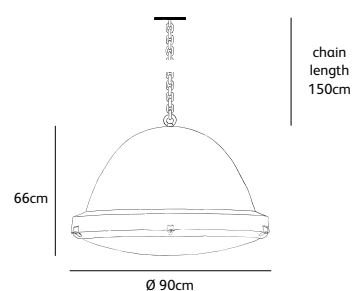

outsider

outsider floor lamp

OS.01.FL.BL	258cm black powder coated	✕
OS.01.FL.LA	258cm latte powder coated	✕
OS.01.FL.MR	258cm marone powder coated NEW	✕
OS.01.FL.WH	258cm white powder coated	✕

Wxdxh **78x175x258cm**
 Standard cable length **200cm**
 Light source **not included**
 Lampholder **E27**
Max. 1 x 200W / 240V
 Net. weight **90kg**
IP 55

outsider suspension lamp

OS.01.SU.BL	Ø 57cm black powder coated	✕
OS.01.SU.LA	Ø 57cm latte powder coated	✕
OS.01.SU.MR	Ø 57cm marone powder coated NEW	✕
OS.01.SU.WH	Ø 57cm white powder coated	✕

Øxh **57x42cm**
 Chain length **150cm included**
 Ceiling cover Ø **14cm**
 Light source **not included**
 Lampholder **E27**
Max. 1 x 200W / 240V
 Net. weight **20kg**
 Gross weight **24kg**
 Packaging **65x65x50cm**
IP 55

OS.01.SU.XL.BL	Ø 90cm black powder coated	✕
OS.01.SU.XL.LA	Ø 90cm latte powder coated	✕
OS.01.SU.XL.MR	Ø 90cm marone powder coated NEW	✕
OS.01.SU.XL.WH	Ø 90cm white powder coated	✕

Øxh **90x66cm**
 Chain length **150cm included**
 Ceiling cover Ø **14cm**
 Light source **not included**
 Lampholder **E27**
Max. 1 x 200W / 240V
 Net. weight **49kg**
IP 55

Øxh **57x42cm**
 Suspension tube
 Extractable length **150cm**
 Withdrawn length **110cm**
Length can be customized (add. costs)
 Ceiling cover Ø **14cm**
 Light source **not included**
 Lampholder **E27**
Max. 1 x 200W / 240V
 Net. weight **19kg**
 Gross weight **24kg**
 Packaging **65x65x50cm + packaging tube (2 colli in total)**
IP 50