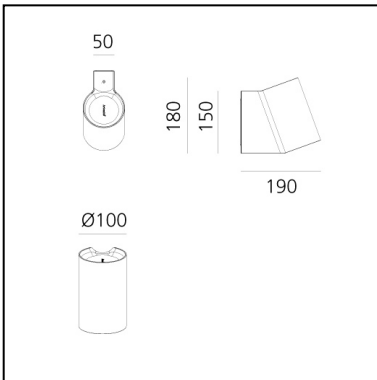

LUMINAIRE

- Watt: **23W**
- Delivered lumen output: **1263lm**
- CCT: **3000K**
- Efficiency: **46%**
- Efficacy: **54.91lm/W**
- CRI: **90**

Accessories

NO
IMAGE
AVAILABLE

Oblique - picchetto di fissaggio al terreno
T086500

NO
IMAGE
AVAILABLE

Oblique - palo T086400

DESCRIPTION

This outdoor collection expresses a combination between a sprouting plant and a guiding light. The oblique light head pushes up and stretches the vertical stem just like a bean sprout. The design conveys 2 dimensions that make the piece nearly disappear in some angles and provide solid support in others. The outer shell, of varying heights, wraps around the lighting head to hold it in place. The slightly downward angle projects the LED light via the high-performance reflector and prevents glare while defining a quiet light zone. The floor and wall-mounted versions are part of the collection and provide a comprehensive solution to all needs of outdoor space, both private and public. The vertical part comes in different heights to adjust to projects and provide a solid structure.

FEATURES

- Product Code: **T086020**
- Colour: **White**
- Installation: **Wall**
- Material: **Aluminum**
- Series: **Architectural Outdoor**
- design by: **Arik Levy**

DIMENSIONS

- Height: **180 mm**
- Diameter: **100 mm**
- Weight: **kg 2**

SOURCES INCLUDED

- Category: **Led**
- Number: **1**
- Watt: **20W**
- Color temperature (K): **3000K**