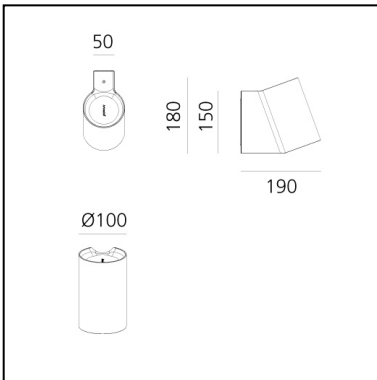

LUMINAIRE

- Watt: **23W**
- Delivered lumen output: **1263lm**
- CCT: **3000K**
- Efficiency: **46%**
- Efficacy: **54.91lm/W**
- CRI: **90**

Accessories

NO
IMAGE
AVAILABLE

Oblique - picchetto di fissaggio al terreno
T086500

NO
IMAGE
AVAILABLE

Oblique - palo T086400

DESCRIPTION

This outdoor collection expresses a combination between a sprouting plant and a guiding light. The oblique light head pushes up and stretches the vertical stem just like a bean sprout. The design conveys 2 dimensions that make the piece nearly disappear in some angles and provide solid support in others. The outer shell, of varying heights, wraps around the lighting head to hold it in place. The slightly downward angle projects the LED light via the high-performance reflector and prevents glare while defining a quiet light zone. The floor and wall-mounted versions are part of the collection and provide a comprehensive solution to all needs of outdoor space, both private and public. The vertical part comes in different heights to adjust to projects and provide a solid structure.

FEATURES

- Product Code: **T086000**
- Colour: **Anthracite grey**
- Installation: **Wall**
- Material: **Aluminum**
- Series: **Architectural Outdoor**
- design by: **Arik Levy**

DIMENSIONS

- Height: **180 mm**
- Diameter: **100 mm**
- Max Extension Height: **180 mm**
- Weight: **kg 2**

SOURCES INCLUDED

- Category: **Led**
- Number: **1**
- Watt: **20W**
- Color temperature (K): **3000K**