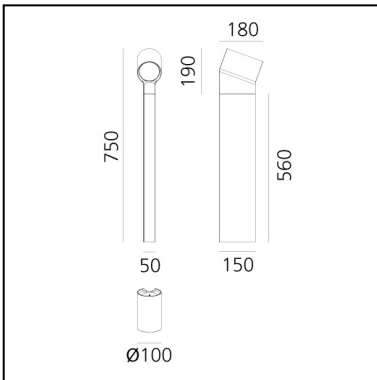

LUMINAIRE

- Watt: **23W**
- Delivered lumen output: **1263lm**
- CCT: **3000K**
- Efficiency: **46%**
- Efficacy: **54.91lm/W**
- CRI: **90**

DESCRIPTION

This outdoor collection expresses a combination between a sprouting plant and a guiding light. The oblique light head pushes up and stretches the vertical stem just like a bean sprout. The design conveys 2 dimensions that make the piece nearly disappear in some angles and provide solid support in others. The outer shell, of varying heights, wraps around the lighting head to hold it in place. The slightly downward angle projects the LED light via the high-performance reflector and prevents glare while defining a quiet light zone. The floor and wall-mounted versions are part of the collection and provide a comprehensive solution to all needs of outdoor space, both private and public. The vertical part comes in different heights to adjust to projects and provide a solid structure.

FEATURES

- Product Code: **T086300**
- Colour: **Anthracite grey**
- Installation: **Bollard**
- Material: **Aluminum**
- Series: **Architectural Outdoor**
- design by: **Arik Levy**

DIMENSIONS

- Height: **750 mm**
- Diameter: **100 mm**
- Weight: **kg 4**

SOURCES INCLUDED

- Category: **Led**
- Number: **1**
- Watt: **15W**
- Delivered lumen output: **750lm**
- Color temperature (K): **3000K**
- CRI: **80**