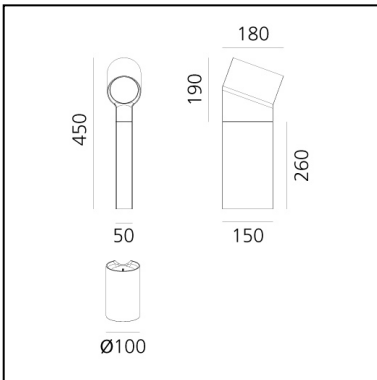

LUMINAIRE

- Watt: **17W**
- Delivered lumen output: **1088lm**
- CCT: **3000K**
- Efficiency: **46%**
- Efficacy: **64.00lm/W**
- CRI: **90**

DESCRIPTION

This outdoor collection expresses a combination between a sprouting plant and a guiding light. The oblique light head pushes up and stretches the vertical stem just like a bean sprout. The design conveys 2 dimensions that make the piece nearly disappear in some angles and provide solid support in others. The outer shell, of varying heights, wraps around the lighting head to hold it in place. The slightly downward angle projects the LED light via the high-performance reflector and prevents glare while defining a quiet light zone. The floor and wall-mounted versions are part of the collection and provide a comprehensive solution to all needs of outdoor space, both private and public. The vertical part comes in different heights to adjust to projects and provide a solid structure.

FEATURES

- Product Code: **T086200**
- Colour: **Anthracite grey**
- Installation: **Bollard**
- Material: **Aluminum**
- Series: **Architectural Outdoor**
- design by: **Arik Levy**

DIMENSIONS

- Height: **450 mm**
- Diameter: **100 mm**
- Weight: **kg 3**

SOURCES INCLUDED

- Category: **Led**
- Number: **1**
- Watt: **15W**
- Delivered lumen output: **750lm**
- Color temperature (K): **3000K**
- CRI: **80**