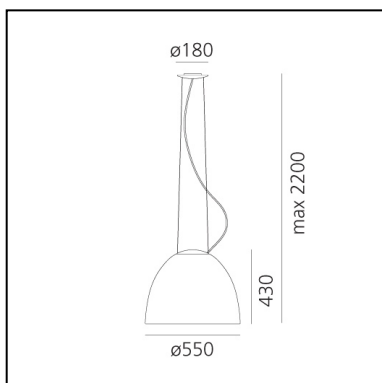

LUMINAIRE

- Watt: **21W**
- Voltage: **220V-240V**
- Delivered lumen output: **1013lm**
- Efficiency: **41%**
- Efficacy: **48.24lm/W**
- CRI: **80**

Notes

A new perfectly smooth and polished finish gives elegance to the classicNur model. All the versions are encased in a diffuser at the bottom.

DESCRIPTION

An extreme geometric synthesis of optics par excellence, Nur manifests its presence through a monolithic and mono-material body. The essential and geometrically calibrated lines of a perfect parabola conceal an optical heart that perfectly controls the emission, without offending direct vision. It ensures general ambient lighting thanks also to indirect emission. Artemide App Compatible.

FEATURES

- Product Code: **A242100**
- Colour: **White**
- Installation: **Suspension**
- Material: **Aluminium, polycarbonate, glass**
- Series: **Design Collection**
- Environment: **Indoor**
- Area contract: **Hospitality, Office, Residential**
- Emission: **Direct/indirect**
- design by: **Ernesto Gismondi**

DIMENSIONS

- Height: **439 mm**
- Diameter: **554 mm**
- Max Height from ceiling: **2000 mm**
- Impact Resistance: **N/D**
- Glow Wire Test: **650°C**

SOURCES NOT INCLUDED

- Category: **LED RETROFIT**
- Number: **1**
- Watt: **21W**
- Socket: **E27**