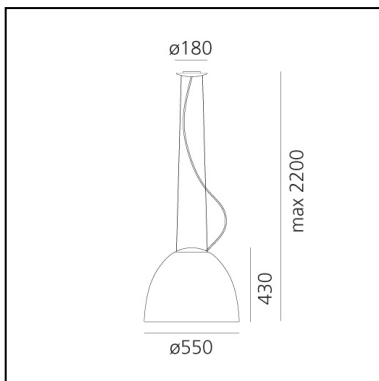

LUMINAIRE

- Power Supply: **Electronic**
- Watt: **45W**
- Voltage: **220V-240V**
- Delivered lumen output: **2006lm**
- CCT: **2700K**
- Efficiency: **56%**
- Efficacy: **44.58lm/W**
- CRI: **90**
- Dimmable Typology: **Push & APP**

Notes

A new perfectly smooth and polished finish gives elegance to the classic Nur model. All the versions are encased in a diffuser at the bottom.

DESCRIPTION

An extreme geometric synthesis of optics par excellence, Nur manifests its presence through a monolithic and mono-material body. The essential and geometrically calibrated lines of a perfect parabola conceal an optical heart that perfectly controls the emission, without offending direct vision. It ensures general ambient lighting thanks also to indirect emission. Artemide App Compatible.

FEATURES

- Product Code: **A243400APP**
- Colour: **White**
- Installation: **Suspension**
- Material: **Aluminum, methacrylate, glass**
- Series: **Design Collection**
- Environment: **Indoor**
- Area contract: **Hospitality, Office, Residential**
- Emission: **Direct/indirect**
- design by: **Ernesto Gismondi**

DIMENSIONS

- Height: **430 mm**
- Diameter: **550 mm**
- Max Height from ceiling: **2200 mm**
- Glow Wire Test: **650°C**

SOURCES INCLUDED

- Category: **Led**
- Number: **1**
- Watt: **37W**
- Delivered lumen output: **3747lm**
- Color temperature (K): **2700K**
- CRI: **90**
- Color Tolerance: **MacAdam 2SDCM**
- Efficacy: **103lm/W**
- Service Life: **50000-L70**