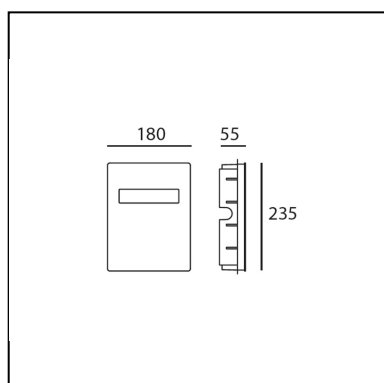

Nuda Recessed Gray/white

Ernesto Gismondi

DESCRIPTION

Painted aluminium unit, polycarbonate diffuser satin finish impact-resistant, UV protection, aluminum specular reflector.

IP65   EAC 

LUMINAIRE

- Watt: **8W**
- Voltage: **220V-240 V**
- Delivered lumen output: **316lm**
- CCT: **3000K**
- Efficiency: **43%**
- Efficacy: **39.54lm/W**
- CRI: **80**

DIMENSIONS

- Length: **180 mm**
- Height: **235 mm**
- Depth: **55 mm**
- Cutout shape: **Rectangular**
- Impact Resistance: **IK06**
- Glow Wire Test: **650°**

SOURCES INCLUDED

- Category: **Led**
- Number: **1**
- Watt: **8W**
- Color temperature (K): **3000K**
- CRI: **80**