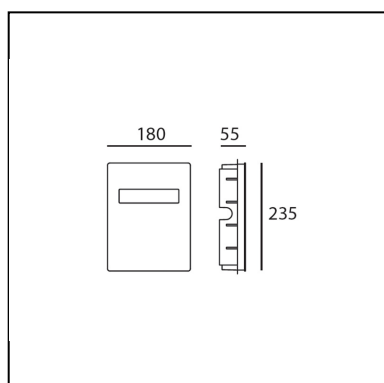

Nuda Recessed Rust

Ernesto Gismondi

LUMINAIRE

- Watt: **8W**
- Voltage: **220V-240 V**
- Delivered lumen output: **316lm**
- CCT: **3000K**
- Efficiency: **43%**
- Efficacy: **39.54lm/W**
- CRI: **80**

DESCRIPTION

Painted aluminium unit, polycarbonate diffuser satin finish impact-resistant, UV protection, aluminum specular reflector.

FEATURES

- Product Code: **T083510**
- Colour: **Rust**
- Installation: **Recessed**
- Material: **Polycarbonate, painted aluminium**
- Series: **Architectural Outdoor**
- Environment: **Outdoor**
- Emission: **Direct**
- design by: **Ernesto Gismondi**

DIMENSIONS

- Length: **180 mm**
- Height: **235 mm**
- Depth: **55 mm**
- Cutout shape: **Rectangular**
- Impact Resistance: **IK06**
- Glow Wire Test: **650°**

SOURCES INCLUDED

- Category: **Led**
- Number: **1**
- Watt: **8W**
- Color temperature (K): **3000K**
- CRI: **80**