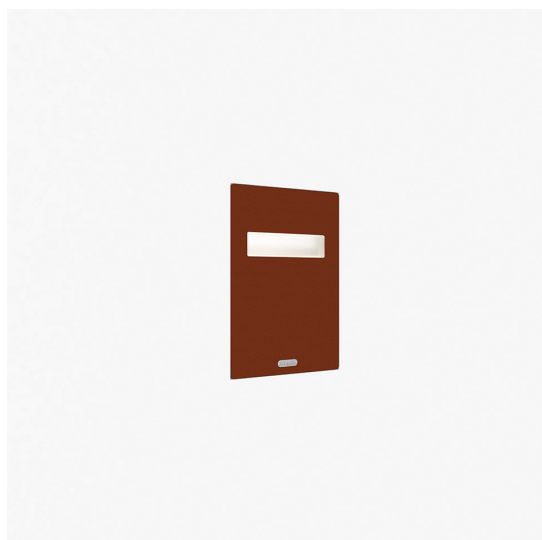

Nuda Recessed Rust

Ernesto Gismondi

LUMINAIRE

- Watt: **8W**
- Voltage: **220V-240 V**
- Delivered lumen output: **316lm**
- CCT: **3000K**
- Efficiency: **43%**
- Efficacy: **39.54lm/W**
- CRI: **80**

DESCRIPTION

Painted aluminium unit, polycarbonate diffuser satin finish impact-resistant, UV protection, aluminum specular reflector.

FEATURES

- Product Code: **T083510**
- Colour: **Rust**
- Installation: **Recessed**
- Material: **Polycarbonate, painted aluminium**
- Series: **Architectural Outdoor**
- Environment: **Outdoor**
- Emission: **Direct**
- design by: **Ernesto Gismondi**

DIMENSIONS

- Length: **180 mm**
- Height: **235 mm**
- Depth: **55 mm**
- Cutout shape: **Rectangular**
- Impact Resistance: **IK06**
- Glow Wire Test: **650°**

SOURCES INCLUDED

- Category: **Led**
- Number: **1**
- Watt: **8W**
- Color temperature (K): **3000K**
- CRI: **80**