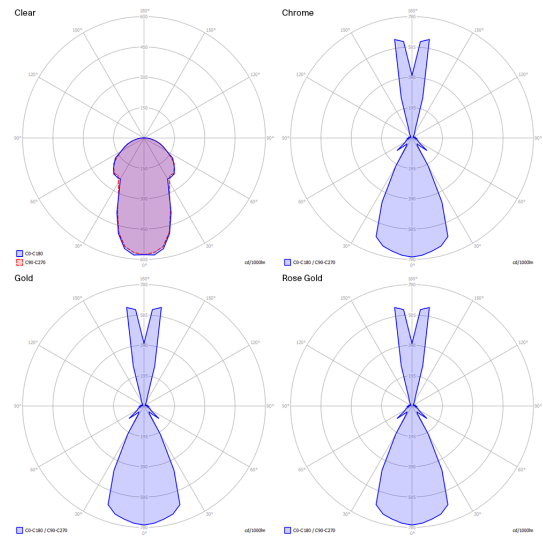

Nostalgia large	Light source	Structure: Metal	Diffuser: Blown glass	Code
<p>Max 400 cm Max 157.48"</p> <p>21.5 cm 8.46"</p> <p>Ø 11.5 cm Ø 4.52"</p> <p>Ø 28 cm Ø 11.02"</p>	LED 2700 K 7 W / 1280 lm 350 mA CRI 90 MacAdam 3-Step	● Black	○ Clear	15417 0027
	LED included	● Black	◐ Chrome	15417 4027
		● Black	◑ Glossy Smoke	15417 4327
		● Black	◒ Glossy Bronze	15417 4627
		● Black	◓ Gold	15417 5027
		● Black	◔ Rose Gold	15417 5527
		◐ Chrome	○ Clear	15414 0027
		◐ Chrome	◐ Chrome	15414 4027
		◐ Chrome	◑ Glossy Smoke	15414 4327
		◐ Chrome	◒ Glossy Bronze	15414 4627
		◐ Chrome	◓ Gold	15414 5027
		◐ Chrome	◔ Rose Gold	15414 5527

## Nostalgia large

LED  
2700 K  
7 W / 1280 lm  
350 mA  
CRI 90  
MacAdam 3-Step

## Photometric data