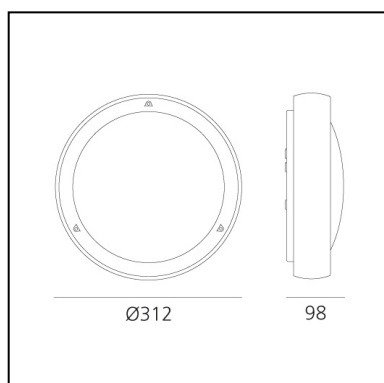

Niki LED Retrofit Gloss

Ernesto Gismondi

IP65    

LUMINAIRE

- Watt: **13W**
- Voltage: **220V-240V**
- Delivered lumen output: **930lm**
- CCT: **2700K**
- Efficiency: **61%**
- Efficacy: **71.52lm/W**
- CRI: **80**

Notes

Suitability of the equipment for “cascade”.

DESCRIPTION

Light fixture with diffuse emission, with LED sources. Wall and ceiling installation. Lamp unit in AISI316 stainless steel. Moulded covering frame in AISI316 stainless steel, satiny or polished finish. AISI 316 stainless steel screws and polyurethane seal gaskets. Suitable for watertight connection. Electronic ballast.

DIMENSIONS

- Height: **98 mm**
- Diameter: **312 mm**
- Impact Resistance: **IK05**

SOURCES NOT INCLUDED

- Category: **LED RETROFIT**
- Number: **1**
- Watt: **15W**
- Socket: **E27**

Niki LED Retrofit Satin

DIMENSIONS

- Height: **98 mm**
- Diameter: **312 mm**
- Impact Resistance: **IK05**

SOURCES NOT INCLUDED

- Category: **LED RETROFIT**
- Number: **1**
- Watt: **15W**
- Socket: **E27**