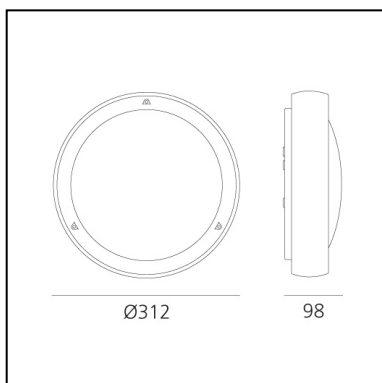

LUMINAIRE

- Watt: **13W**
- Voltage: **220V-240V**
- Delivered lumen output: **930lm**
- CCT: **2700K**
- Efficiency: **61%**
- Efficacy: **71.52lm/W**
- CRI: **80**

Notes

Suitability of the equipment for “cascade”.

DESCRIPTION

Light fixture with diffuse emission, with LED sources. Wall and ceiling installation. Lamp unit in AISI316 stainless steel. Moulded covering frame in AISI316 stainless steel, satiny or polished finish. AISI 316 stainless steel screws and polyurethane seal gaskets. Suitable for watertight connection. Electronic ballast.

FEATURES

- Product Code: **AH10015**
- Colour: **Satin**
- Installation: **WallCeiling**
- Material: **Steel, prismatic glass**
- Series: **Architectural Outdoor**
- Environment: **Outdoor**
- Emission: **Diffused**
- design by: **Ernesto Gismondi**

DIMENSIONS

- Height: **98 mm**
- Diameter: **312 mm**
- Impact Resistance: **IK05**

SOURCES NOT INCLUDED

- Category: **LED RETROFIT**
- Number: **1**
- Watt: **15W**
- Socket: **E27**