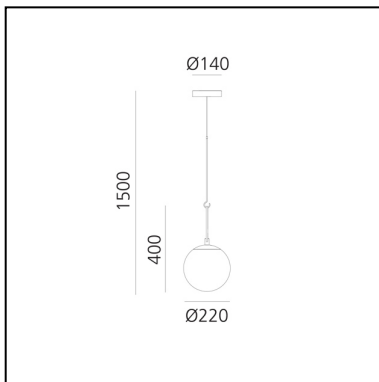

LUMINAIRE

- Watt: **13W**
- Voltage: **220-240V**
- Delivered lumen output: **1142lm**
- Efficiency: **75%**
- Efficacy: **87.83lm/W**
- CRI: **80**

DESCRIPTION

nh continues the study on the dynamic interaction of expertise, details, materials, form, and light that Neri&Hu are developing with Artemide. The selected materials represent a perfect combination of tradition and innovation, as well as the expression of responsible and sustainable design, also conveyed by the use of a lowconsumption retrofit LED source. Like all the projects designed by Neri&Hu, nh offers a reinterpretation of the Oriental culture and tradition with a constant contemporary approach. With surprising lightness and elementary movements nh creates a landscape of elements generating – either individually or combined with each other – a non-static balanced composition characterized by elegant colour and material matching.

FEATURES

- Product Code: **1281010A**
- Colour: **Black/brass**
- Installation: **Suspension**
- Material: **Blown glass, brushed brass**
- Series: **Design Collection**
- Environment: **Indoor**
- design by: **Neri&Hu**

DIMENSIONS

- Height: **400 mm**
- Diameter: **220 mm**
- Base Diameter: **140 mm**

SOURCES NOT INCLUDED

- Category: **LED RETROFIT**
- Number: **1**
- Watt: **15W**
- Socket: **E27**