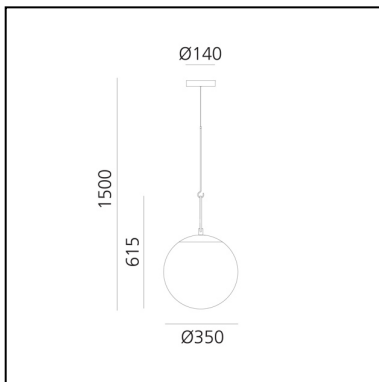

LUMINAIRE

- Watt: **17W**
- Voltage: **220-240V**
- Delivered lumen output: **1775lm**
- Efficiency: **90%**
- Efficacy: **104.43lm/W**
- CRI: **80**

DESCRIPTION

nh continues the study on the dynamic interaction of expertise, details, materials, form, and light that Neri&Hu are developing with Artemide. The selected materials represent a perfect combination of tradition and innovation, as well as the expression of responsible and sustainable design, also conveyed by the use of a lowconsumption retrofit LED source. Like all the projects designed by Neri&Hu, nh offers a reinterpretation of the Oriental culture and tradition with a constant contemporary approach. With surprising lightness and elementary movements nh creates a landscape of elements generating – either individually or combined with each other – a non-static balanced composition characterized by elegant colour and material matching.

FEATURES

- Product Code: **1283010A**
- Colour: **Black/brass**
- Installation: **Suspension**
- Material: **Blown glass, brushed brass**
- Series: **Design Collection**
- Environment: **Indoor**
- design by: **Neri&Hu**

DIMENSIONS

- Height: **615 mm**
- Diameter: **350 mm**
- Base Diameter: **140 mm**

SOURCES NOT INCLUDED

- Category: **LED RETROFIT**
- Number: **1**
- Watt: **20W**
- Socket: **E27**