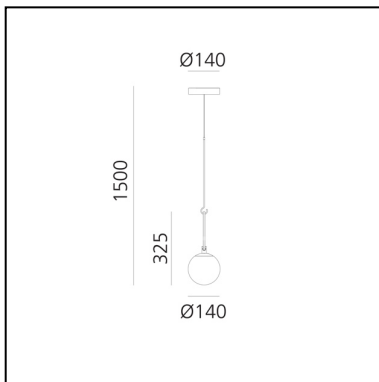

LUMINAIRE

- Watt: **5W**
- Voltage: **220-240V**
- Delivered lumen output: **378lm**
- Efficiency: **80%**
- Efficacy: **75.57lm/W**
- CRI: **80**

DESCRIPTION

nh continues the study on the dynamic interaction of expertise, details, materials, form, and light that Neri&Hu are developing with Artemide. The selected materials represent a perfect combination of tradition and innovation, as well as the expression of responsible and sustainable design, also conveyed by the use of a lowconsumption retrofit LED source. Like all the projects designed by Neri&Hu, nh offers a reinterpretation of the Oriental culture and tradition with a constant contemporary approach. With surprising lightness and elementary movements nh creates a landscape of elements generating – either individually or combined with each other – a non-static balanced composition characterized by elegant colour and material matching.

FEATURES

- Product Code: **1280010A**
- Colour: **Black/brass**
- Installation: **Suspension**
- Material: **Blown glass, brushed brass**
- Series: **Design Collection**
- Environment: **Indoor**
- design by: **Neri&Hu**

DIMENSIONS

- Height: **325 mm**
- Diameter: **140 mm**
- Base Diameter: **140 mm**

SOURCES NOT INCLUDED

- Category: **LED RETROFIT**
- Number: **1**
- Watt: **5W**
- Socket: **E14**