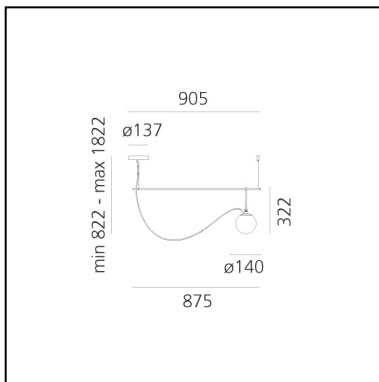

LUMINAIRE

- Watt: **5W**
- Voltage: **220-240V**
- Delivered lumen output: **378lm**
- Efficiency: **80%**
- Efficacy: **75.57lm/W**
- CRI: **80**

Notes

The glass ball and brass rings can slide along the rod. The light intensity can only be adjusted with dimmable bulbs. Maximum bulb length 80mm. Maximum bulb diameter: 50mm.

DESCRIPTION

nh continues the study on the dynamic interaction of expertise, details, materials, form, and light that Neri&Hu are developing with Artemide. The selected materials represent a perfect combination of tradition and innovation, as well as the expression of responsible and sustainable design, also conveyed by the use of a lowconsumption retrofit LED source. Like all the projects designed by Neri&Hu, nh offers a reinterpretation of the Oriental culture and tradition with a constant contemporary approach. With surprising lightness and elementary movements nh creates a landscape of elements generating – either individually or combined with each other – a non-static balanced composition characterized by elegant colour and material matching.

FEATURES

- Product Code: **1274010A**
- Colour: **Black/brass**
- Installation: **Suspension**
- Material: **Blown glass, brushed brass**
- Series: **Design Collection**
- Environment: **Indoor**
- design by: **Neri&Hu**

DIMENSIONS

- Length: **905 mm**
- Height: **322 mm**
- Base Diameter: **137 mm**
- Max Height from ceiling: **1822 mm**
- Glow Wire Test: **850°**

SOURCES NOT INCLUDED

- Category: **LED RETROFIT**
- Number: **1**
- Watt: **5W**
- Socket: **E14**