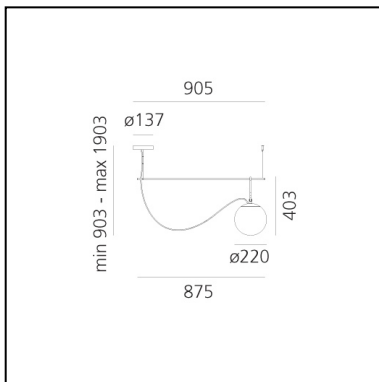

LUMINAIRE

- Watt: **13W**
- Voltage: **220-240V**
- Delivered lumen output: **1142lm**
- Efficiency: **75%**
- Efficacy: **87.83lm/W**
- CRI: **80**

Notes

The glass ball and brass rings can slide along the rod. The light intensity can only be adjusted with dimmable bulbs. Maximum bulb length 125mm. Maximum bulb diameter: 70mm.

DESCRIPTION

nh continues the study on the dynamic interaction of expertise, details, materials, form, and light that Neri&Hu are developing with Artemide. The selected materials represent a perfect combination of tradition and innovation, as well as the expression of responsible and sustainable design, also conveyed by the use of a lowconsumption retrofit LED source. Like all the projects designed by Neri&Hu, nh offers a reinterpretation of the Oriental culture and tradition with a constant contemporary approach. With surprising lightness and elementary movements nh creates a landscape of elements generating – either individually or combined with each other – a non-static balanced composition characterized by elegant colour and material matching.

FEATURES

- Product Code: **1275010A**
- Colour: **Black/brass**
- Installation: **Suspension**
- Material: **Blown glass, brushed brass**
- Series: **Design Collection**
- Environment: **Indoor**
- design by: **Neri&Hu**

DIMENSIONS

- Length: **905 mm**
- Height: **403 mm**
- Base Diameter: **137 mm**
- Max Height from ceiling: **1903 mm**
- Max Extension Length: **900 mm**
- Glow Wire Test: **850°**

SOURCES NOT INCLUDED

- Category: **LED RETROFIT**
- Number: **1**
- Watt: **15W**
- Socket: **E27**