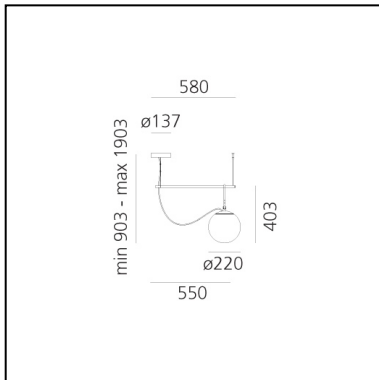

LUMINAIRE

- Watt: **13W**
- Voltage: **220-240V**
- Delivered lumen output: **1142lm**
- Efficiency: **75%**
- Efficacy: **87.83lm/W**
- CRI: **80**

Notes

The glass ball and brass rings can slide along the rod. The light intensity can only be adjusted with dimmable bulbs. Maximum bulb length 125mm. Maximum bulb diameter: 70mm.

DESCRIPTION

nh continues the study on the dynamic interaction of expertise, details, materials, form, and light that Neri&Hu are developing with Artemide. The selected materials represent a perfect combination of tradition and innovation, as well as the expression of responsible and sustainable design, also conveyed by the use of a lowconsumption retrofit LED source. Like all the projects designed by Neri&Hu, nh offers a reinterpretation of the Oriental culture and tradition with a constant contemporary approach. With surprising lightness and elementary movements nh creates a landscape of elements generating – either individually or combined with each other – a non-static balanced composition characterized by elegant colour and material matching.

FEATURES

- Product Code: **1273010A**
- Colour: **Black/brass**
- Installation: **Suspension**
- Material: **Blown glass, brushed brass**
- Series: **Design Collection**
- Environment: **Indoor**
- design by: **Neri&Hu**

DIMENSIONS

- Length: **580 mm**
- Height: **403 mm**
- Base Diameter: **137 mm**
- Max Height from ceiling: **1903 mm**
- Glow Wire Test: **850°**

SOURCES NOT INCLUDED

- Category: **LED RETROFIT**
- Number: **1**
- Watt: **15W**
- Socket: **E27**