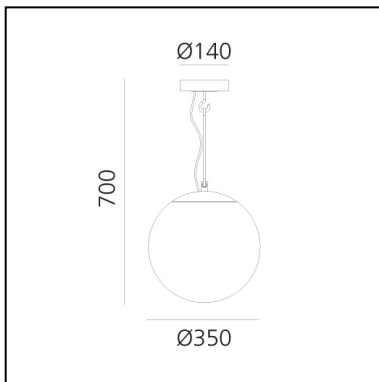

LUMINAIRE

- Watt: **17W**
- Voltage: **220-240V**
- Delivered lumen output: **1775lm**
- Efficiency: **90%**
- Efficacy: **104.43lm/W**
- CRI: **80**

DESCRIPTION

nh continues the study on the dynamic interaction of expertise, details, materials, form, and light that Neri&Hu are developing with Artemide. The selected materials represent a perfect combination of tradition and innovation, as well as the expression of responsible and sustainable design, also conveyed by the use of a lowconsumption retrofit LED source. Like all the projects designed by Neri&Hu, nh offers a reinterpretation of the Oriental culture and tradition with a constant contemporary approach. With surprising lightness and elementary movements nh creates a landscape of elements generating – either individually or combined with each other – a non-static balanced composition characterized by elegant colour and material matching.

FEATURES

- Product Code: **1286010A**
- Colour: **Black/brass**
- Installation: **Ceiling**
- Material: **Blown glass, brushed brass**
- Series: **Design Collection**
- Environment: **Indoor**
- design by: **Neri&Hu**

DIMENSIONS

- Height: **700 mm**
- Diameter: **350 mm**
- Base Diameter: **140 mm**

SOURCES NOT INCLUDED

- Category: **LED RETROFIT**
- Number: **1**
- Watt: **20W**
- Socket: **E27**