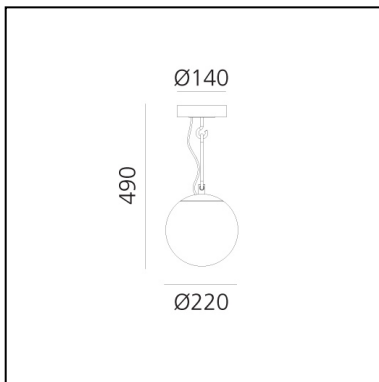

LUMINAIRE

- Watt: **13W**
- Voltage: **220-240V**
- Delivered lumen output: **1142lm**
- Efficiency: **75%**
- Efficacy: **87.83lm/W**
- CRI: **80**

DESCRIPTION

nh continues the study on the dynamic interaction of expertise, details, materials, form, and light that Neri&Hu are developing with Artemide. The selected materials represent a perfect combination of tradition and innovation, as well as the expression of responsible and sustainable design, also conveyed by the use of a lowconsumption retrofit LED source. Like all the projects designed by Neri&Hu, nh offers a reinterpretation of the Oriental culture and tradition with a constant contemporary approach. With surprising lightness and elementary movements nh creates a landscape of elements generating – either individually or combined with each other – a non-static balanced composition characterized by elegant colour and material matching.

FEATURES

- Product Code: **1285010A**
- Colour: **Black/brass**
- Installation: **Ceiling**
- Material: **Blown glass, brushed brass**
- Series: **Design Collection**
- Environment: **Indoor**
- design by: **Neri&Hu**

DIMENSIONS

- Height: **490 mm**
- Diameter: **220 mm**
- Base Diameter: **140 mm**

SOURCES NOT INCLUDED

- Category: **LED RETROFIT**
- Number: **1**
- Watt: **15W**
- Socket: **E27**