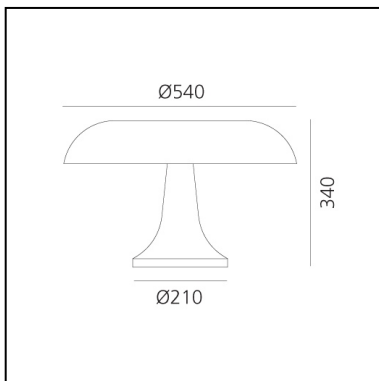

LUMINAIRE

- Watt: **4x5W**
- Voltage: **220V-240V**

DESCRIPTION

Nesso is an icon of Italian design from the '60s, a decade that heralded the conquest of modernity in which design redefined the domestic landscape through the first uses of plastics. Innovative and democratic, its expressive form inspired by nature interprets and challenges industrial manufacturing technology.

FEATURES

- Product Code: **0056010A**
- Colour: **White**
- Installation: **Table**
- Material: **Technopolymer body and diffuser**
- Series: **Design Collection, Modern Classic**
- Environment: **Indoor**
- Emission: **Diffused And Direct**
- design by: **Giancarlo Mattioli, Gruppo Architetti Urbanisti Città Nuova**

DIMENSIONS

- Height: **340 mm**
- Diameter: **540 mm**
- Base Diameter: **210 mm**
- Impact Resistance: **N/D**
- Glow Wire Test: **850°C**

SOURCES NOT INCLUDED

- Category: **LED RETROFIT**
- Number: **4**
- Watt: **5W**
- Socket: **E14**