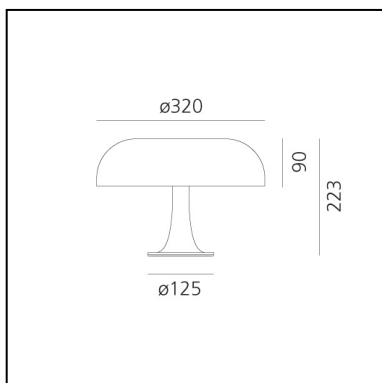

LUMINAIRE

- Watt: **20W**
- Voltage: **220V-240V**

DESCRIPTION

Nessino is an icon of Italian design from the '60s, a decade that heralded the conquest of modernity in which design redefined the domestic landscape through the first uses of plastics. Innovative and democratic, its expressive form inspired by nature interprets and challenges industrial manufacturing technology.

FEATURES

- Product Code: **0039070A**
- Colour: **Orange**
- Installation: **Table**
- Material: **Technopolymer body and diffuser**
- Series: **Design Collection**
- Environment: **Indoor**
- Emission: **Diffused And Direct**
- design by: **Giancarlo Mattioli, Gruppo Architetti Urbanisti Città Nuova**

DIMENSIONS

- Height: **223 mm**
- Diameter: **320 mm**
- Base Diameter: **125 mm**
- Impact Resistance: **N/D**
- Glow Wire Test: **850°C**

SOURCES NOT INCLUDED

- Category: **LED RETROFIT**
- Number: **4**
- Watt: **2W**
- Socket: **E14**