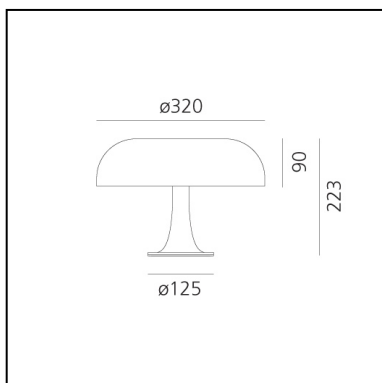

LUMINAIRE

- Watt: **20W**
- Voltage: **220V-240V**

DESCRIPTION

Nessino is an icon of Italian design from the '60s, a decade that heralded the conquest of modernity in which design redefined the domestic landscape through the first uses of plastics. Innovative and democratic, its expressive form inspired by nature interprets and challenges industrial manufacturing technology.

FEATURES

- Product Code: **0039060A**
- Colour: **White**
- Installation: **Table**
- Material: **Technopolymer body and diffuser**
- Series: **Design Collection**
- Environment: **Indoor**
- Emission: **Diffused And Direct**
- design by: **Giancarlo Mattioli, Gruppo Architetti Urbanisti Città Nuova**

DIMENSIONS

- Height: **223 mm**
- Diameter: **320 mm**
- Base Diameter: **125 mm**

SOURCES NOT INCLUDED

- Category: **LED RETROFIT**
- Number: **4**
- Watt: **2W**
- Socket: **E14**