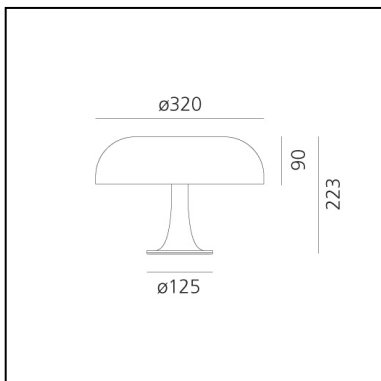

LUMINAIRE

- Watt: **20W**
- Voltage: **220V-240V**

DESCRIPTION

Nessino is an icon of Italian design from the '60s, a decade that heralded the conquest of modernity in which design redefined the domestic landscape through the first uses of plastics. Innovative and democratic, its expressive form inspired by nature interprets and challenges industrial manufacturing technology.

FEATURES

- Product Code: **0039080A**
- Colour: **Red**
- Installation: **Table**
- Material: **Technopolymer body and diffuser**
- Series: **Design Collection**
- Environment: **Indoor**
- Emission: **Diffused And Direct**
- design by: **Giancarlo Mattioli, Gruppo Architetti Urbanisti Città Nuova**

DIMENSIONS

- Height: **223 mm**
- Diameter: **320 mm**
- Base Diameter: **125 mm**
- Impact Resistance: **N/D**
- Glow Wire Test: **850°C**

SOURCES NOT INCLUDED

- Category: **LED RETROFIT**
- Number: **4**
- Watt: **2W**
- Socket: **E14**