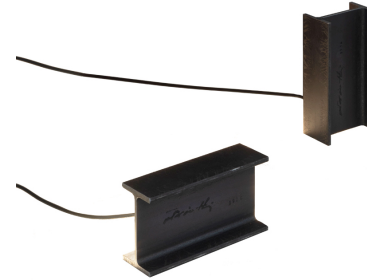

MINI MAIS PLUS QUE CELA JE NE PEUX PAS

Rudy Ricciotti

An object, a lamp, a symbol for what has become a Manifesto of Rudy Ricciotti work and philosophy: the light of Mais Plus Que Cela Je Ne Peux Pas is inspired by the footbridge of the Museum of European and Mediterranean Civilizations in Marseille, also conceived by Rudy Ricciotti and which has become one of the visual identifications of the French city.

TABLE MINI

LAMPING

Source	linear LED
Total power	2,4W
Emission	direct/indirect
Switching	switch on cable
Tension	110-240V
Color temperature	2700K
Luminous flux	200lm
Typ CRI	85
IP class	20
Materials	steel
Notes	cable length 3m

Codes

RCM LMM 1T
RCM LGG 11

Structure

raw metal
gold painted

PACKAGE

Package 01 Dimension: 25x19x8 cm / Gross weight: 4,5 kg

Certificazioni