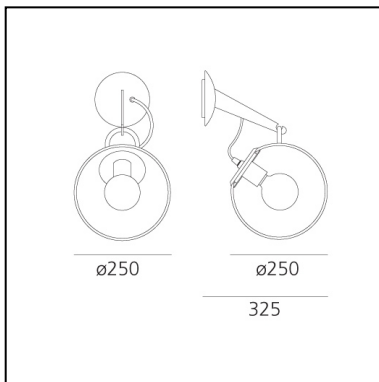

FEATURES

- Product Code: **A020110**
- Colour: **Satin brass**
- Installation: **Wall**
- Material: **Brass and steel frame, blown plate-glass diffuser**
- Series: **Design Collection**
- Environment: **Indoor**
- Area contract: **All projects**
- Emission: **Diffused And Direct**
- design by: **Ernesto Gismondi**

DIMENSIONS

- Diameter: **250 mm**
- Depth: **325 mm**

NOT INCLUDED SOURCES

- Category: **FLUO**
- Number: **1**
- Lbs: **G90**
- Watt: **20W**
- Socket: **E27**
- Color Rendering: **1b**
- Color temperature (K): **2700K**
- Duration (h): **12000h**

LUMINAIRE

- Watt: **7,5W**
- Voltage: **220V-240V**
- Delivered lumen output: **951lm**
- Efficiency: **90%**
- Efficacy: **135.88lm/W**
- CRI: **80**

DESCRIPTION

The functional and balanced composition of the frame supports the transparent diffuser, emphasising the light source and turning it into an ever stylish and topical icon thanks to its simple beauty.