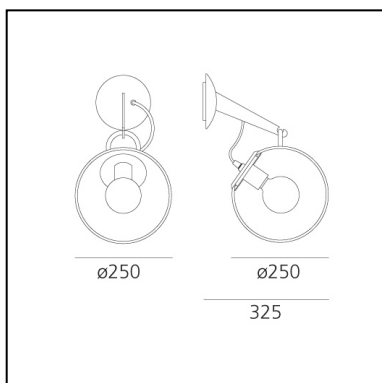

Miconos Wall - Satin brass

Ernesto Gismondi

IP20     Dimmerable: +0-

LUMINAIRE

- Watt: **7,5W**
- Voltage: **220V-240V**
- Delivered lumen output: **951lm**
- Efficiency: **90%**
- Efficacy: **135.88lm/W**
- CRI: **80**

DIMENSIONS

- Diameter: **250 mm**
- Depth: **325 mm**

NOT INCLUDED SOURCES

- Category: **FLUO**
- Number: **1**
- Lbs: **G90**
- Watt: **20W**
- Socket: **E27**
- Color Rendering: **1b**
- Color temperature (K): **2700K**
- Duration (h): **12000h**

LUMINAIRE

- Watt: **7,5W**
- Voltage: **220V-240V**
- Delivered lumen output: **951lm**
- Efficiency: **90%**
- Efficacy: **135.88lm/W**
- CRI: **80**

DESCRIPTION

The functional and balanced composition of the frame supports the transparent diffuser, emphasising the light source and turning it into an ever stylish and topical icon thanks to its simple beauty.