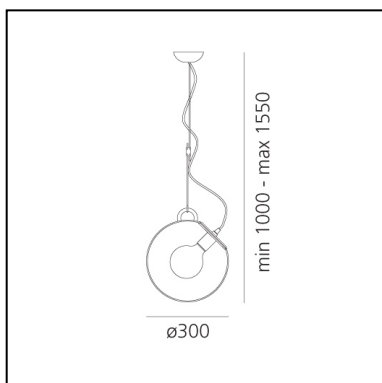

LUMINAIRE

- Watt: **15W**
- Voltage: **220V-240V**
- Delivered lumen output: **1372lm**
- Efficiency: **90%**
- Efficacy: **91.48lm/W**
- CRI: **80**

DESCRIPTION

The functional and balanced composition of the frame supports the transparent diffuser, emphasising the light source and turning it into an ever stylish and topical icon thanks to its simple beauty.

FEATURES

- Product Code: **A031000**
- Colour: **Polished chrome**
- Installation: **Suspension**
- Material: **Brass and steel frame, blown plate-glass diffuser**
- Series: **Design Collection**
- Environment: **Indoor**
- Area contract: **All projects**
- Emission: **Diffused And Direct**
- design by: **Ernesto Gismondi**

DIMENSIONS

- Height: **1000 mm**
- Diameter: **300 mm**
- Max Height from ceiling: **1550 mm**

NOT INCLUDED SOURCES

- Category: **FLUO**
- Number: **1**
- Lbs: **G120**
- Watt: **23W**
- Socket: **E27**
- Color Rendering: **1b**
- Color temperature (K): **2700K**
- Duration (h): **12000h**

ALTERNATIVE SOURCES