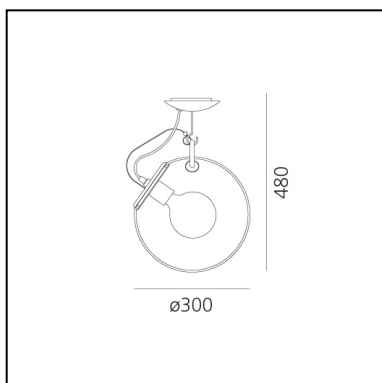

Miconos Ceiling - Satin brass

Ernesto Gismondi

IP20     Dimmerable: +  -

LUMINAIRE

- Watt: **15W**
- Voltage: **220V-240V**
- Delivered lumen output: **1372lm**
- Efficiency: **90%**
- Efficacy: **91.48lm/W**
- CRI: **80**

DIMENSIONS

- Height: **480 mm**
- Diameter: **300 mm**

NOT INCLUDED SOURCES

- Category: **FLUO**
- Number: **1**
- Watt: **23 W**
- Socket: **E27**
- Color temperature (K): **3000K**
- Class: **A**

ALTERNATIVE SOURCES

- Category: **LED RETROFIT**
- Number: **1**
- Watt: **15W**
- Delivered lumen output: **1150lm**
- Socket: **E27**