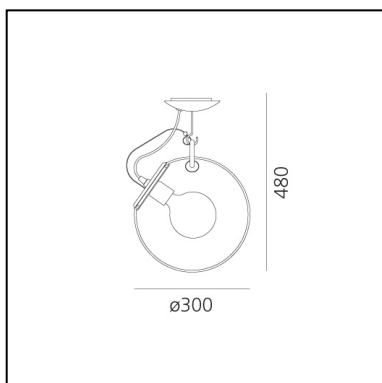

FEATURES

- Product Code: **A022810**
- Colour: **Satin brass**
- Installation: **Ceiling**
- Material: **Brass and steel frame, blown plate-glass diffuser**
- Series: **Design Collection**
- Environment: **Indoor**
- Area contract: **All projects**
- Emission: **Diffused And Direct**
- design by: **Ernesto Gismondi**

DIMENSIONS

- Height: **480 mm**
- Diameter: **300 mm**

NOT INCLUDED SOURCES

- Category: **FLUO**
- Number: **1**
- Watt: **23 W**
- Socket: **E27**
- Color temperature (K): **3000K**
- Class: **A**

ALTERNATIVE SOURCES

- Category: **LED RETROFIT**
- Number: **1**
- Watt: **15W**
- Delivered lumen output: **1150lm**
- Socket: **E27**

Miconos Ceiling - Polished chrome

Ernesto Gismondi

IP20     Dimmerable: +  -

LUMINAIRE

- Watt: **15W**
- Voltage: **220V-240V**
- Delivered lumen output: **1372lm**
- Efficiency: **90%**
- Efficacy: **91.48lm/W**
- CRI: **80**