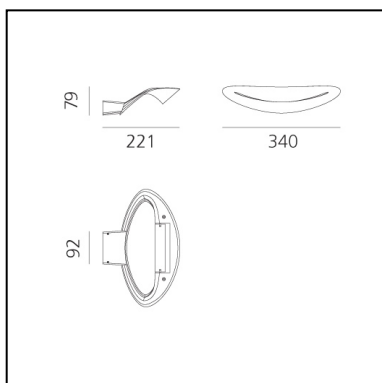

LUMINAIRE

- Watt: **230W**
- Voltage: **220V-240V**
- Delivered lumen output: **3859lm**
- Efficiency: **76%**
- Efficacy: **16.78lm/W**
- CRI: **100**

DESCRIPTION

The sinuous and light ribbon geometry of the body conceals the source and reflects the light primarily upwards but also downwards, opening up the beam into the room.

FEATURES

- Product Code: **0916010A**
- Colour: **White**
- Installation: **Wall**
- Material: **Aluminium**
- Series: **Design Collection**
- Environment: **Indoor**
- Area contract: **Hospitality, Residential**
- Emission: **Indirect**
- design by: **Eric Solè**

DIMENSIONS

- Length: **340 mm**
- Width: **221 mm**
- Height: **79 mm**
- Base Width: **82 mm**

NOT INCLUDED SOURCES

- Category: **HALO**
- Number: **1**
- Lbs: **Qt-de12**
- Watt: **230W**
- Socket: **R7s**
- Color Rendering: **1a**
- Color temperature (K): **3000K**
- Duration (h): **2000h**

ALTERNATIVE SOURCES