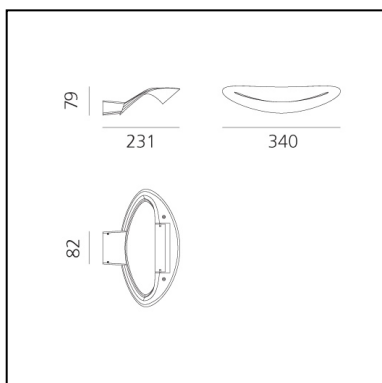

LUMINAIRE

- Watt: **28W**
- Voltage: **220V-240V**
- Delivered lumen output: **2622lm**
- CCT: **3000K**
- Efficiency: **100%**
- Efficacy: **93.64lm/W**
- CRI: **90**
- Dimmable Typology: **Push**

Notes

Lamp included.

DESCRIPTION

The sinuous and light ribbon geometry of the body conceals the source and reflects the light primarily upwards but also downwards, opening up the beam into the room.

FEATURES

- Product Code: **0918010A**
- Colour: **White**
- Installation: **Wall**
- Material: **Aluminium**
- Series: **Design Collection**
- Environment: **Indoor**
- Area contract: **Hospitality, Residential**
- Emission: **Indirect**
- design by: **Eric Solè**

DIMENSIONS

- Length: **340 mm**
- Width: **231 mm**
- Height: **79 mm**
- Base Width: **82 mm**
- Glow Wire Test: **850°**

SOURCES INCLUDED

- Category: **Led**
- Number: **1**
- Watt: **28W**
- Delivered lumen output: **3200lm**
- Color temperature (K): **3000K**
- CRI: **90**
- Color Tolerance: **MacAdam 2SDCM**