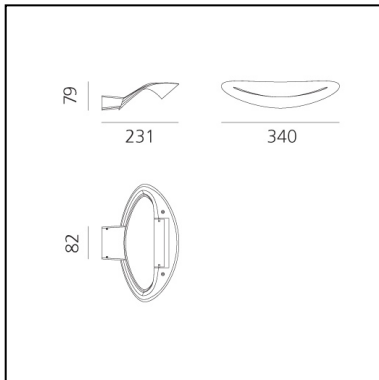

DESCRIPTION

The sinuous and light ribbon geometry of the body conceals the source and reflects the light primarily upwards but also downwards, opening up the beam into the room.

IP20 Dimmerable: + -