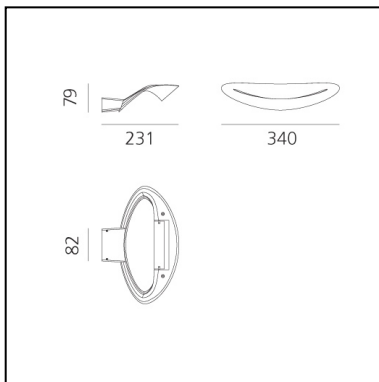

LUMINAIRE

- Watt: **28W**
- Voltage: **220V-240V**
- Delivered lumen output: **2450lm**
- CCT: **2700K**
- Efficiency: **93%**
- Efficacy: **87.50lm/W**
- CRI: **90**
- Dimmable Typology: **Push**

Notes

Lamp included.

DESCRIPTION

The sinuous and light ribbon geometry of the body conceals the source and reflects the light primarily upwards but also downwards, opening up the beam into the room.

FEATURES

- Product Code: **0918W10A**
- Colour: **White**
- Installation: **Wall**
- Material: **Aluminium**
- Series: **Design Collection**
- Environment: **Indoor**
- Area contract: **Hospitality, Residential**
- Emission: **Indirect**
- design by: **Eric Solè**

DIMENSIONS

- Length: **340 mm**
- Width: **231 mm**
- Height: **79 mm**
- Base Width: **82 mm**
- Glow Wire Test: **850°**

SOURCES INCLUDED

- Category: **Led**
- Number: **1**
- Watt: **28W**
- Delivered lumen output: **2990lm**
- Color temperature (K): **2700K**
- CRI: **90**
- Color Tolerance: **MacAdam 2SDCM**