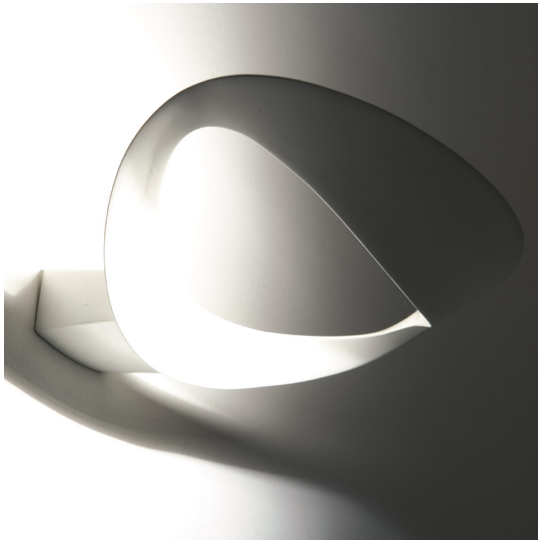

Mesmeri Led White 2700K

Eric Solè

IP20 Dimmerable: +0-