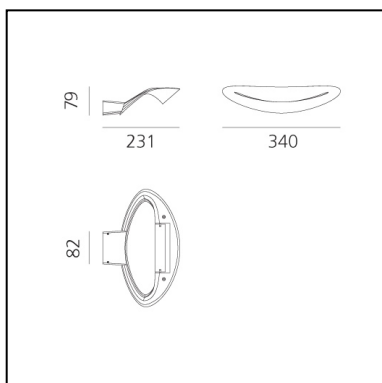

LUMINAIRE

- Watt: **28W**
- Voltage: **220V-240V**
- Delivered lumen output: **2450lm**
- CCT: **2700K**
- Efficiency: **93%**
- Efficacy: **87.50lm/W**
- CRI: **90**
- Dimmable Typology: **Push**

Notes

Lamp included.

DESCRIPTION

The sinuous and light ribbon geometry of the body conceals the source and reflects the light primarily upwards but also downwards, opening up the beam into the room.

FEATURES

- Product Code: **0918W20A**
- Colour: **Polished chrome**
- Installation: **Wall**
- Material: **Aluminium**
- Series: **Design Collection**
- Environment: **Indoor**
- Area contract: **Hospitality, Residential**
- Emission: **Indirect**
- design by: **Eric Solè**

DIMENSIONS

- Length: **340 mm**
- Width: **231 mm**
- Height: **79 mm**
- Base Width: **82 mm**
- Glow Wire Test: **850°**

SOURCES INCLUDED

- Category: **Led**
- Number: **1**
- Watt: **28W**
- Delivered lumen output: **2990lm**
- Color temperature (K): **2700K**
- CRI: **90**
- Color Tolerance: **MacAdam 2SDCM**