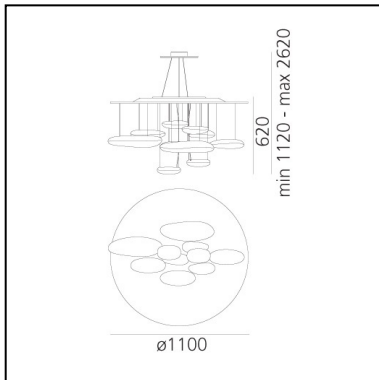

FEATURES

- Product Code: **1367W10A**
- Colour: **Polished chrome**
- Installation: **Suspension**
- Material: **Stainless steel reflective frame, aluminum lighting bodies**
- Series: **Design Collection, Hydro**
- Environment: **Indoor**
- Area contract: **Hospitality, Office, Residential**
- Emission: **Indirect**
- design by: **Ross Lovegrove**

DIMENSIONS

- Height: **600 mm**
- Diameter: **1100 mm**
- Max Height from ceiling: **2000 mm**
- Glow Wire Test: **650°**

SOURCES INCLUDED

- Category: **Led**
- Number: **2**
- Watt: **23.62W**
- Delivered lumen output: **2656lm**
- Color temperature (K): **2700K**
- CRI: **90**
- Color Tolerance: **MacAdam 2SDCM**
- Efficacy: **112lm/W**
- Service Life: **50000-L70**

Mercury Suspension LED 3000K

Ross Lovegrove

IP20       Dimmerable: +0-

LUMINAIRE

- Watt: **58W**
- Voltage: **220V-240V**
- Delivered lumen output: **3094lm**
- CCT: **3000K**
- Efficiency: **54%**
- Efficacy: **53.34lm/W**
- CRI: **90**
- Dimmable Typology: **Push**

DIMENSIONS

- Height: **600 mm**
- Diameter: **1100 mm**
- Max Height from ceiling: **2000 mm**
- Glow Wire Test: **650°**

SOURCES INCLUDED

- Category: **Led**
- Number: **2**
- Watt: **23.62W**
- Delivered lumen output: **2840lm**
- Color temperature (K): **3000K**
- CRI: **90**
- Color Tolerance: **MacAdam 2SDCM**
- Efficacy: **120lm/W**
- Service Life: **50000-L70**