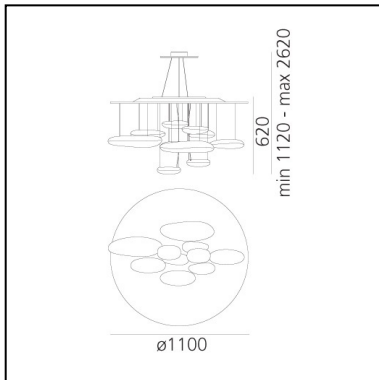

Mercury Suspension LED 2700K

Ross Lovegrove

IP20       Dimmerable: +0-

LUMINAIRE

- Watt: **58W**
- Voltage: **220V-240V**
- Delivered lumen output: **2893lm**
- CCT: **2700K**
- Efficiency: **54%**
- Efficacy: **49.88lm/W**
- CRI: **90**
- Dimmable Typology: **Push**

FEATURES

- Product Code: **1367W10A**
- Colour: **Polished chrome**
- Installation: **Suspension**
- Material: **Stainless steel reflective frame, aluminum lighting bodies**
- Series: **Design Collection, Hydro**
- Environment: **Indoor**
- Area contract: **Hospitality, Office, Residential**
- Emission: **Indirect**
- design by: **Ross Lovegrove**

DIMENSIONS

- Height: **600 mm**
- Diameter: **1100 mm**
- Max Height from ceiling: **2000 mm**
- Glow Wire Test: **650°**

SOURCES INCLUDED

- Category: **Led**
- Number: **2**
- Watt: **23.62W**
- Delivered lumen output: **2656lm**
- Color temperature (K): **2700K**
- CRI: **90**
- Color Tolerance: **MacAdam 2SDCM**
- Efficacy: **112lm/W**
- Service Life: **50000-L70**

DIMENSIONS

- Height: **600 mm**
- Diameter: **1100 mm**
- Max Height from ceiling: **2000 mm**
- Glow Wire Test: **650°**

SOURCES INCLUDED

- Category: **Led**
- Number: **2**
- Watt: **23.62W**
- Delivered lumen output: **2840lm**
- Color temperature (K): **3000K**
- CRI: **90**
- Color Tolerance: **MacAdam 2SDCM**
- Efficacy: **120lm/W**
- Service Life: **50000-L70**