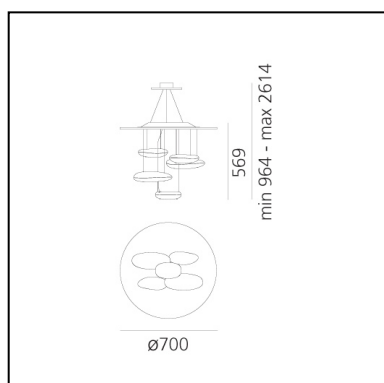

LUMINAIRE

- Watt: **29W**
- Voltage: **220V-240V**
- Delivered lumen output: **1547lm**
- CCT: **3000K**
- Efficiency: **54%**
- Efficacy: **53.34lm/W**
- CRI: **90**
- Dimmable Typology: **Push**

DESCRIPTION

A series of large pebbles floating under an aluminum disc are reflected in the disc itself and in one another, ping-ponging the light between their smooth biomorphic surfaces. During the day, it is a sculpture which reflects the dynamics of natural light and the movement of the people around it.

FEATURES

- Product Code: **1477110A**
- Colour: **Polished chrome**
- Installation: **Suspension**
- Material: **Stainless steel reflective frame, aluminum lighting bodies**
- Series: **Design Collection, Hydro**
- Environment: **Indoor**
- Area contract: **Hospitality, Office, Residential**
- Emission: **Indirect**
- design by: **Ross Lovegrove**

DIMENSIONS

- Height: **562 mm**
- Diameter: **700 mm**
- Max Height from ceiling: **2000 mm**

SOURCES INCLUDED

- Category: **Led**
- Number: **1**
- Watt: **29W**
- Delivered lumen output: **4230lm**
- Color temperature (K): **3000K**
- CRI: **90**
- Color Tolerance: **MacAdam 2SDCM**