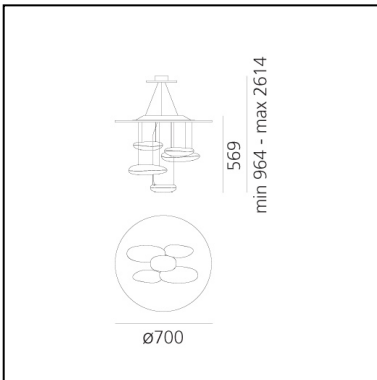

## LUMINAIRE

- Watt: **29W**
- Voltage: **220V-240V**
- Delivered lumen output: **1447lm**
- CCT: **2700K**
- Efficiency: **54%**
- Efficacy: **49.90lm/W**
- CRI: **90**
- Dimmable Typology: **Push**

## FEATURES

- Product Code: **1477W10A**
- Colour: **Polished chrome**
- Installation: **Suspension**
- Material: **Stainless steel reflective frame, aluminum lighting bodies**
- Series: **Design Collection, Hydro**
- Environment: **Indoor**
- Area contract: **Hospitality, Office, Residential**
- Emission: **Indirect**
- design by: **Ross Lovegrove**

## DIMENSIONS

- Height: **562 mm**
- Diameter: **700 mm**
- Max Height from ceiling: **2000 mm**