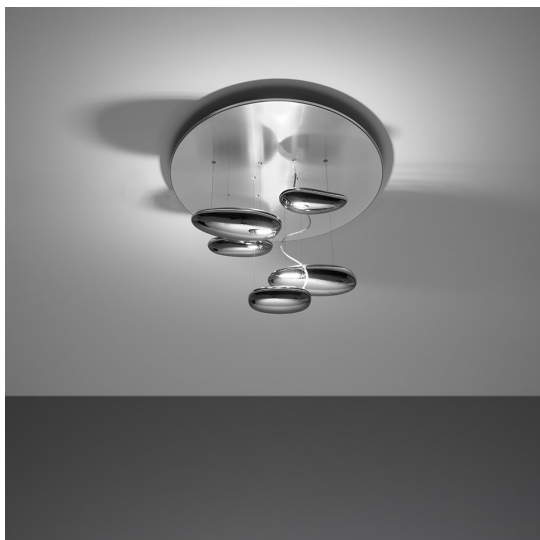

Mercury Mini Ceiling LED 3000K

Ross Lovegrove

IP20 Dimmerable: