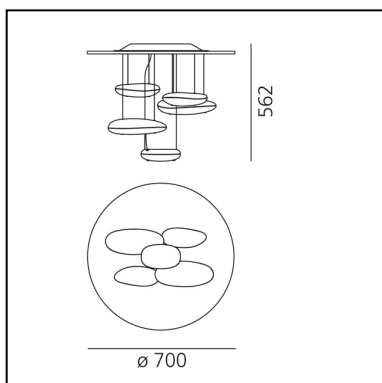

FEATURES

- Product Code: **1476W10A**
- Colour: **Polished chrome**
- Installation: **Ceiling**
- Material: **Stainless steel reflective frame, aluminum lighting bodies**
- Series: **Design Collection, Hydro**
- Environment: **Indoor**
- Area contract: **Hospitality, Office, Residential**
- Emission: **Indirect**
- design by: **Ross Lovegrove**

DIMENSIONS

- Height: **562 mm**
- Diameter: **700 mm**
- Glow Wire Test: **650°**

SOURCES INCLUDED

- Category: **Led**
- Number: **1**
- Watt: **29W**
- Color temperature (K): **2700K**
- CRI: **90**
- Color Tolerance: **MacAdam 2SDCM**

Mercury Mini Ceiling LED 3000K

Ross Lovegrove

IP20     Dimmerable: 

LUMINAIRE

- Watt: **29W**
- Voltage: **220V-240V**
- Delivered lumen output: **1547lm**
- CCT: **3000K**
- Efficiency: **54%**
- Efficacy: **53.34lm/W**
- CRI: **90**
- Dimmable Typology: **Push**

DIMENSIONS

- Height: **562 mm**
- Diameter: **700 mm**
- Glow Wire Test: **650°**

SOURCES INCLUDED

- Category: **Led**
- Number: **1**
- Watt: **29W**
- Delivered lumen output: **4230lm**
- Color temperature (K): **3000K**
- CRI: **90**
- Color Tolerance: **MacAdam 2SDCM**