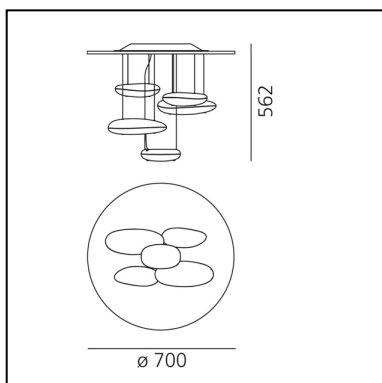

Mercury Mini Ceiling LED 2700K

Ross Lovegrove

IP20     Dimmerable: 

LUMINAIRE

- Watt: **29W**
- Voltage: **220V-240V**
- Delivered lumen output: **1447lm**
- CCT: **2700K**
- Efficiency: **54%**
- Efficacy: **49.90lm/W**
- CRI: **90**
- Dimmable Typology: **Push**

FEATURES

- Product Code: **1476W10A**
- Colour: **Polished chrome**
- Installation: **Ceiling**
- Material: **Stainless steel reflective frame, aluminum lighting bodies**
- Series: **Design Collection, Hydro**
- Environment: **Indoor**
- Area contract: **Hospitality, Office, Residential**
- Emission: **Indirect**
- design by: **Ross Lovegrove**

DIMENSIONS

- Height: **562 mm**
- Diameter: **700 mm**
- Glow Wire Test: **650°**

SOURCES INCLUDED

- Category: **Led**
- Number: **1**
- Watt: **29W**
- Color temperature (K): **2700K**
- CRI: **90**
- Color Tolerance: **MacAdam 2SDCM**

DIMENSIONS

- Height: **562 mm**
- Diameter: **700 mm**
- Glow Wire Test: **650°**

SOURCES INCLUDED

- Category: **Led**
- Number: **1**
- Watt: **29W**
- Delivered lumen output: **4230lm**
- Color temperature (K): **3000K**
- CRI: **90**
- Color Tolerance: **MacAdam 2SDCM**