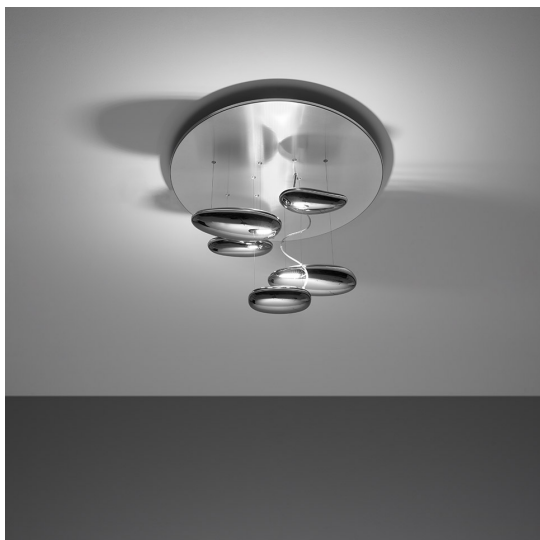

Mercury Mini Ceiling LED 2700K

Ross Lovegrove

IP20     Dimmerable: 

LUMINAIRE

- Watt: **29W**
- Voltage: **220V-240V**
- Delivered lumen output: **1447lm**
- CCT: **2700K**
- Efficiency: **54%**
- Efficacy: **49.90lm/W**
- CRI: **90**
- Dimmable Typology: **Push**

DESCRIPTION

A series of large pebbles floating under an aluminum disc are reflected in the disc itself and in one another, ping-ponging the light between their smooth biomorphic surfaces. During the day, it is a sculpture which reflects the dynamics of natural light and the movement of the people around it.

FEATURES

- Product Code: **1476W10A**
- Colour: **Polished chrome**
- Installation: **Ceiling**
- Material: **Stainless steel reflective frame, aluminum lighting bodies**
- Series: **Design Collection, Hydro**
- Environment: **Indoor**
- Area contract: **Hospitality, Office, Residential**
- Emission: **Indirect**
- design by: **Ross Lovegrove**