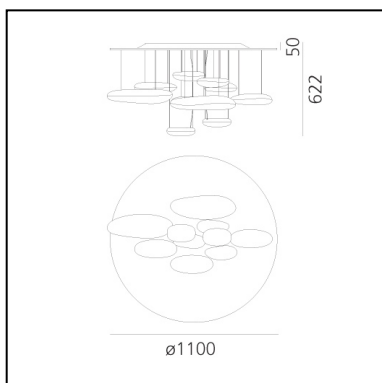

LUMINAIRE

- Watt: **58W**
- Voltage: **220V-240V**
- Delivered lumen output: **3094lm**
- CCT: **3000K**
- Efficiency: **54%**
- Efficacy: **53.34lm/W**
- CRI: **90**
- Dimmable Typology: **Push**

DESCRIPTION

A series of large pebbles floating under an aluminum disc are reflected in the disc itself and in one another, ping-ponging the light between their smooth biomorphic surfaces. During the day, it is a sculpture which reflects the dynamics of natural light and the movement of the people around it.

FEATURES

- Product Code: **1366110A**
- Colour: **Polished chrome**
- Installation: **Ceiling**
- Material: **Stainless steel reflective frame, aluminum lighting bodies**
- Series: **Design Collection, Hydro**
- Environment: **Indoor**
- Area contract: **Hospitality, Office, Residential**
- Emission: **Indirect**
- design by: **Ross Lovegrove**

DIMENSIONS

- Height: **550 mm**
- Diameter: **1100 mm**
- Glow Wire Test: **650°**

SOURCES INCLUDED

- Category: **Led**
- Number: **2**
- Watt: **23.62W**
- Delivered lumen output: **2840lm**
- Color temperature (K): **3000K**
- CRI: **90**
- Color Tolerance: **MacAdam 2SDCM**
- Efficacy: **120lm/W**
- Service Life: **50000-L70**