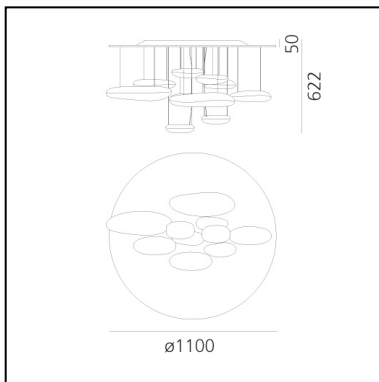

Mercury Ceiling LED 2700K

Ross Lovegrove

IP20     Dimmerable: +0-

LUMINAIRE

- Watt: **58W**
- Voltage: **220V-240V**
- Delivered lumen output: **2893lm**
- CCT: **2700K**
- Efficiency: **54%**
- Efficacy: **49.88lm/W**
- CRI: **90**
- Dimmable Typology: **Push**

FEATURES

- Product Code: **1366W10A**
- Colour: **Polished chrome**
- Installation: **Ceiling**
- Material: **Stainless steel reflective frame, aluminum lighting bodies**
- Series: **Design Collection, Hydro**
- Environment: **Indoor**
- Area contract: **Hospitality, Office, Residential**
- Emission: **Indirect**
- design by: **Ross Lovegrove**

DIMENSIONS

- Height: **550 mm**
- Diameter: **1100 mm**
- Glow Wire Test: **650°**

SOURCES INCLUDED

- Category: **Led**
- Number: **2**
- Watt: **23.62W**
- Delivered lumen output: **2656lm**
- Color temperature (K): **2700K**
- CRI: **90**
- Color Tolerance: **MacAdam 2SDCM**
- Efficacy: **112lm/W**
- Service Life: **50000-L70**

DIMENSIONS

- Height: **550 mm**
- Diameter: **1100 mm**
- Glow Wire Test: **650°**

SOURCES INCLUDED

- Category: **Led**
- Number: **2**
- Watt: **23.62W**
- Delivered lumen output: **2840lm**
- Color temperature (K): **3000K**
- CRI: **90**
- Color Tolerance: **MacAdam 2SDCM**
- Efficacy: **120lm/W**
- Service Life: **50000-L70**