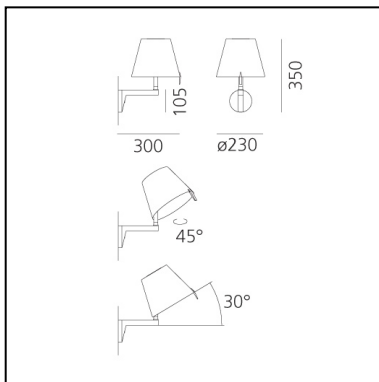

LUMINAIRE

- Watt: **5W**
- Voltage: **220V-240V**
- Delivered lumen output: **349lm**
- Efficiency: **74%**
- Efficacy: **69.81lm/W**
- CRI: **80**

Notes

Adjustable diffuser into two different positions.

DESCRIPTION

Simple and elegant with its traditional look, it adds functionality thanks to the movable diffuser that can be tilted and rotated to direct the light and the switch on the arm of the frame.

FEATURES

- Product Code: **0720020A**
- Colour: **Ecrù**
- Installation: **Wall**
- Material: **Aluminum lamp body, silk satin diffuser with technopolymer frame**
- Series: **Design Collection**
- Environment: **Indoor**
- Area contract: **Hospitality, Residential**
- Emission: **Dual Emission**
- design by: **Adrien Gardère**

DIMENSIONS

- Width: **300 mm**
- Height: **350 mm**
- Diameter: **230 mm**
- Base Diameter: **105 mm**
- Inclination: **300 mm**
- Rotation: **450 mm°**
- Glow Wire Test: **650°**

SOURCES NOT INCLUDED

- Category: **LED RETROFIT**
- Number: **1**
- Watt: **6W**
- Socket: **E14**