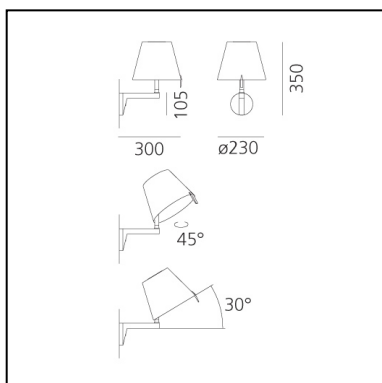

LUMINAIRE

- Watt: **5W**
- Voltage: **220V-240V**
- Delivered lumen output: **349lm**
- Efficiency: **74%**
- Efficacy: **69.81lm/W**
- CRI: **80**

Notes

Adjustable diffuser into two different positions.

DESCRIPTION

Simple and elegant with its traditional look, it adds functionality thanks to the movable diffuser that can be tilted and rotated to direct the light and the switch on the arm of the frame.

FEATURES

- Product Code: **0720010A**
- Colour: **Grey**
- Installation: **Wall**
- Material: **Aluminum lamp body, silk satin diffuser with technopolymer frame**
- Series: **Design Collection**
- Environment: **Indoor**
- Area contract: **Hospitality, Residential**
- Emission: **Dual Emission**
- design by: **Adrien Gardère**

DIMENSIONS

- Width: **300 mm**
- Height: **350 mm**
- Diameter: **230 mm**
- Base Diameter: **105 mm**
- Inclination: **300 mm**
- Rotation: **450 mm°**
- Glow Wire Test: **650°**

SOURCES NOT INCLUDED

- Category: **LED RETROFIT**
- Number: **1**
- Watt: **6W**
- Socket: **E14**