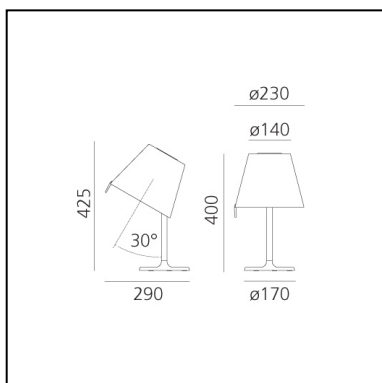

LUMINAIRE

- Watt: **5W**
- Voltage: **220V-240V**
- Delivered lumen output: **349lm**
- Efficiency: **74%**
- Efficacy: **69.81lm/W**
- CRI: **80**

Notes

Adjustable diffuser into two positions.

DESCRIPTION

Simple and elegant with its traditional look, it adds functionality thanks to the movable diffuser that can be tilted and rotated to direct the light and the switch on the arm of the frame.

FEATURES

- Product Code: **0710010A**
- Colour: **Grey**
- Installation: **Table**
- Material: **Base in painted zamac, painted aluminum stem, diffuser in silk satin fabric on a technopolymer frame**
- Series: **Design Collection**
- Environment: **Indoor**
- Area contract: **Hospitality, Residential**
- Emission: **Diffused And Direct, indirect**
- design by: **Adrien Gardère**

DIMENSIONS

- Height: **400 mm**
- Diameter: **230 mm**
- Base Diameter: **170 mm**
- Max Extension Height: **425 mm**
- Inclination: **300 mm**
- Impact Resistance: **N/D**
- Glow Wire Test: **650°**

SOURCES NOT INCLUDED

- Category: **LED RETROFIT**
- Number: **1**
- Watt: **6W**
- Socket: **E14**