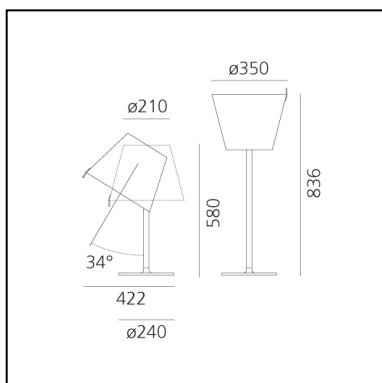

LUMINAIRE

- Watt: **34W**
- Voltage: **220V-240V**
- Delivered lumen output: **2279lm**
- Efficiency: **58%**
- Efficacy: **67.03lm/W**
- CRI: **80**

Notes

Adjustable diffuser into three different positions.

DESCRIPTION

Simple and elegant with its traditional look, it adds functionality thanks to the movable diffuser that can be tilted and rotated to direct the light and the switch on the arm of the frame.

FEATURES

- Product Code: **0315020A**
- Colour: **Ecrù**
- Installation: **Table**
- Material: **Base in painted zamac, painted aluminum stem, diffuser in silk satin fabric on a technopolymer frame**
- Series: **Design Collection**
- Environment: **Indoor**
- Area contract: **Hospitality, Residential**
- Emission: **Diffused And Direct, indirect**
- design by: **Adrien Gardère**

DIMENSIONS

- Height: **580 mm**
- Diameter: **350 mm**
- Base Diameter: **240 mm**
- Max Extension Height: **836 mm**
- Impact Resistance: **N/D**
- Glow Wire Test: **650°**

SOURCES NOT INCLUDED

- Category: **LED RETROFIT**
- Number: **2**
- Watt: **17W**
- Socket: **E27**