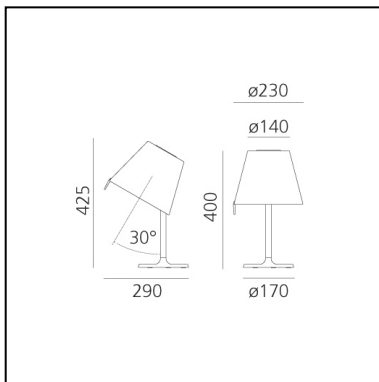

LUMINAIRE

- Watt: **5W**
- Voltage: **220V-240V**
- Delivered lumen output: **349lm**
- Efficiency: **74%**
- Efficacy: **69.81lm/W**
- CRI: **80**

Notes

Adjustable diffuser into two positions.

DESCRIPTION

Simple and elegant with its traditional look, it adds functionality thanks to the movable diffuser that can be tilted and rotated to direct the light and the switch on the arm of the frame.

FEATURES

- Product Code: **0710020A**
- Colour: **Ecrù**
- Installation: **Table**
- Material: **Base in painted zamac, painted aluminum stem, diffuser in silk satin fabric on a technopolymer frame**
- Series: **Design Collection**
- Environment: **Indoor**
- Area contract: **Hospitality, Residential**
- Emission: **Diffused And Direct, indirect**
- design by: **Adrien Gardère**

DIMENSIONS

- Height: **400 mm**
- Diameter: **230 mm**
- Base Diameter: **170 mm**
- Max Extension Height: **425 mm**
- Inclination: **300 mm**
- Impact Resistance: **N/D**
- Glow Wire Test: **650°**

SOURCES NOT INCLUDED

- Category: **LED RETROFIT**
- Number: **1**
- Watt: **6W**
- Socket: **E14**