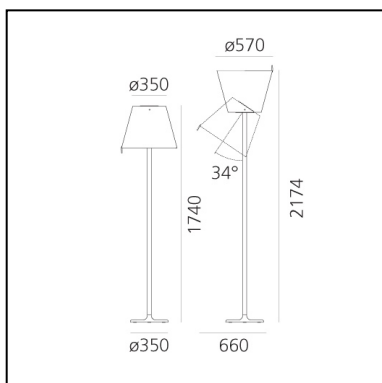

LUMINAIRE

- Watt: **42W**
- Voltage: **220V-240V**
- Delivered lumen output: **3043lm**
- Efficiency: **62%**
- Efficacy: **72.45lm/W**
- CRI: **80**

Notes

With dimmer. Adjustable diffuser into three different positions.

DESCRIPTION

Simple and elegant with its traditional look with the added surprise of a movable diffuser. The latter can be tilted to adjust the light for reading or turned upside down for indirect ambient lighting.

FEATURES

- Product Code: **0577020A**
- Colour: **Ecrù**
- Installation: **Floor**
- Material: **Base in painted zamac, painted aluminum stem, diffuser in silk satin fabric on a technopolymer frame**
- Series: **Design Collection**
- Environment: **Indoor**
- Area contract: **Hospitality, Residential**
- Emission: **Direct, Diffused Adjustable, indirect**
- design by: **Adrien Gardère**

DIMENSIONS

- Height: **1740 mm**
- Diameter: **570 mm**
- Base Diameter: **350 mm**
- Max Extension Height: **2170 mm**
- Inclination: **340 mm**
- Impact Resistance: **N/D**
- Glow Wire Test: **650°**

SOURCES NOT INCLUDED

- Category: **LED RETROFIT**
- Number: **2**
- Watt: **21W**