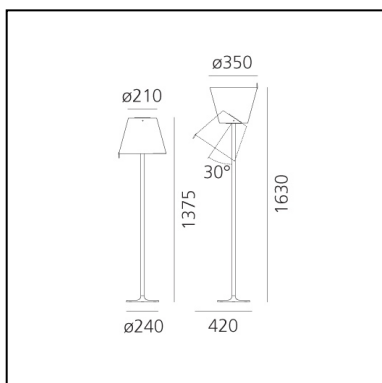

LUMINAIRE

- Watt: **34W**
- Voltage: **220V-240V**
- Delivered lumen output: **2279lm**
- Efficiency: **58%**
- Efficacy: **67.03lm/W**
- CRI: **80**

Notes

Adjustable diffuser into three different positions.

DESCRIPTION

Simple and elegant with its traditional look with the added surprise of a movable diffuser. The latter can be tilted to adjust the light for reading or turned upside down for indirect ambient lighting.

FEATURES

- Product Code: **0123020A**
- Colour: **Ecrù**
- Installation: **Floor**
- Material: **Base in painted zamac, painted aluminum stem, diffuser in silk satin fabric on a technopolymer frame**
- Series: **Design Collection**
- Environment: **Indoor**
- Area contract: **Hospitality, Residential**
- Emission: **Direct, Diffused Adjustable, indirect**
- design by: **Adrien Gardère**

DIMENSIONS

- Height: **1370 mm**
- Diameter: **350 mm**
- Base Diameter: **240 mm**
- Max Extension Height: **1630 mm**
- Inclination: **300 mm**
- Impact Resistance: **N/D**
- Glow Wire Test: **650°**

SOURCES NOT INCLUDED

- Category: **LED RETROFIT**
- Number: **2**
- Watt: **17W**