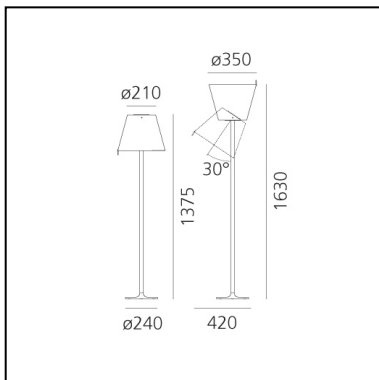

LUMINAIRE

- Watt: **34W**
- Voltage: **220V-240V**
- Delivered lumen output: **2279lm**
- Efficiency: **58%**
- Efficacy: **67.03lm/W**
- CRI: **80**

Notes

Adjustable diffuser into three different positions.

DESCRIPTION

Simple and elegant with its traditional look with the added surprise of a movable diffuser. The latter can be tilted to adjust the light for reading or turned upside down for indirect ambient lighting.

FEATURES

- Product Code: **0123010A**
- Colour: **Grey**
- Installation: **Floor**
- Material: **Base in painted zamac, painted aluminum stem, diffuser in silk satin fabric on a technopolymer frame**
- Series: **Design Collection**
- Environment: **Indoor**
- Area contract: **Hospitality, Residential**
- Emission: **Direct, Diffused Adjustable, indirect**
- design by: **Adrien Gardère**

DIMENSIONS

- Height: **1370 mm**
- Diameter: **350 mm**
- Base Diameter: **240 mm**
- Max Extension Height: **1630 mm**
- Inclination: **300 mm**
- Impact Resistance: **N/D**
- Glow Wire Test: **650°**

SOURCES NOT INCLUDED

- Category: **LED RETROFIT**
- Number: **2**
- Watt: **17W**