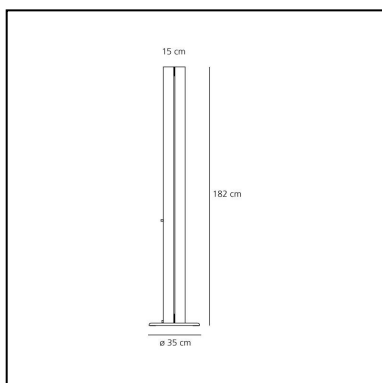

LUMINAIRE

- Watt: **45W**
- Voltage: **220V-240V**
- Delivered lumen output: **3697lm**
- CCT: **3000K**
- Efficiency: **93%**
- Efficacy: **82.16lm/W**
- CRI: **90**
- Dimmer Typology: **Touch Dimmer**

DESCRIPTION

Pure design highlights the indirect light emitted. The elementary appeal and verticality are emphasised by the front grooves.

FEATURES

- Product Code: **A016050**
- Colour: **Polished black**
- Installation: **Floor**
- Material: **Steel and technopolymer base, extruded aluminum lamp body, aluminum reflector.**
- Series: **Design Collection**
- Environment: **Indoor**
- Area contract: **All projects**
- Emission: **Indirect**
- design by: **Gianfranco Frattini**

DIMENSIONS

- Width: **150 mm**
- Height: **1820 mm**
- Base Diameter: **350 mm**
- Impact Resistance: **N/D**
- Glow Wire Test: **650°**

SOURCES INCLUDED

- Category: **Led**
- Number: **1**
- Watt: **36.55W**
- Delivered lumen output: **4007lm**
- Color temperature (K): **3000K**
- CRI: **90**
- Color Tolerance: **MacAdam 2SDCM**
- Efficacy: **110lm/W**
- Service Life: **50000-L70**