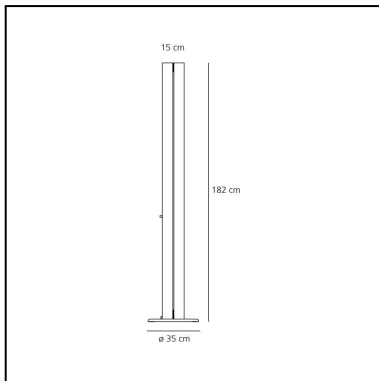

LUMINAIRE

- Watt: **45W**
- Voltage: **220V-240V**
- Delivered lumen output: **3697lm**
- CCT: **3000K**
- Efficiency: **93%**
- Efficacy: **82.16lm/W**
- CRI: **90**
- Dimmer Typology: **Touch Dimmer**

DESCRIPTION

Pure design highlights the indirect light emitted. The elementary appeal and verticality are emphasised by the front grooves.

FEATURES

- Product Code: **A016000**
- Colour: **Polished aluminium**
- Installation: **Floor**
- Material: **Steel and technopolymer base, extruded aluminum lamp body, aluminum reflector.**
- Series: **Design Collection**
- Environment: **Indoor**
- Area contract: **All projects**
- Emission: **Indirect**
- design by: **Gianfranco Frattini**

DIMENSIONS

- Width: **150 mm**
- Height: **1820 mm**
- Base Diameter: **350 mm**
- Impact Resistance: **N/D**
- Glow Wire Test: **650°**

SOURCES INCLUDED