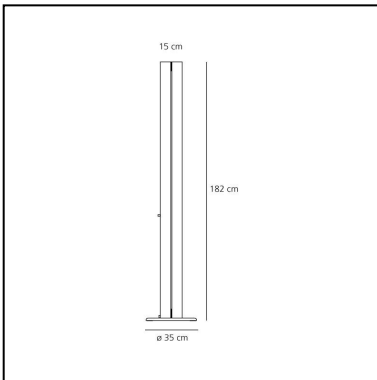

LUMINAIRE

- Watt: **45W**
- Voltage: **220V-240V**
- Delivered lumen output: **3480lm**
- CCT: **2700K**
- Efficiency: **93%**
- Efficacy: **77.33lm/W**
- CRI: **90**
- Dimmer Typology: **Touch Dimmer**

DESCRIPTION

Pure design highlights the indirect light emitted. The elementary appeal and verticality are emphasised by the front grooves.

FEATURES

- Product Code: **A0160W50**
- Colour: **Polished black**
- Installation: **Floor**
- Material: **Steel and technopolymer base, extruded aluminum lamp body, aluminum reflector.**
- Series: **Design Collection**
- Environment: **Indoor**
- Area contract: **All projects**
- Emission: **Indirect**
- design by: **Gianfranco Frattini**

DIMENSIONS

- Width: **150 mm**
- Height: **1820 mm**
- Base Diameter: **350 mm**
- Impact Resistance: **N/D**
- Glow Wire Test: **650°**

SOURCES INCLUDED

- Category: **Led**
- Number: **1**
- Watt: **36.36W**
- Delivered lumen output: **3646lm**
- Color temperature (K): **2700K**
- CRI: **90**
- Color Tolerance: **MacAdam 2SDCM**
- Efficacy: **100lm/W**
- Service Life: **50000-L70**