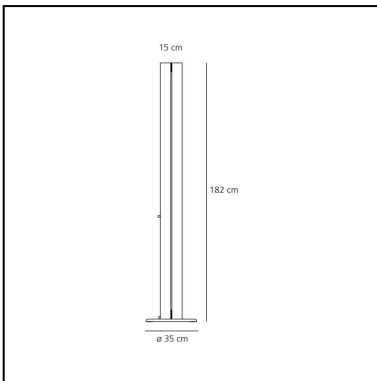

LUMINAIRE

- Watt: **45W**
- Voltage: **220V-240V**
- Delivered lumen output: **3480lm**
- CCT: **2700K**
- Efficiency: **93%**
- Efficacy: **77.33lm/W**
- CRI: **90**
- Dimmer Typology: **Touch Dimmer**

DESCRIPTION

Pure design highlights the indirect light emitted. The elementary appeal and verticality are emphasised by the front grooves.

FEATURES

- Product Code: **A0160W00**
- Colour: **Polished aluminium**
- Installation: **Floor**
- Material: **Steel and technopolymer base, extruded aluminum lamp body, aluminum reflector.**
- Series: **Design Collection**
- Environment: **Indoor**
- Area contract: **All projects**
- Emission: **Indirect**
- design by: **Gianfranco Frattini**

DIMENSIONS

- Width: **150 mm**
- Height: **1820 mm**
- Base Diameter: **350 mm**
- Impact Resistance: **N/D**
- Glow Wire Test: **650°**

SOURCES INCLUDED