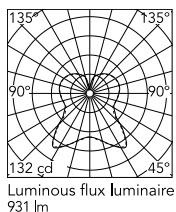

Schematic light drawing