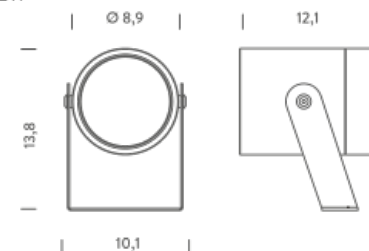

LUX SPOT 4,2W

LUX SPOT 12W

12W | 2700K - 53°

LAMPING

Source	LED spot
Total power	12W
Emission	orientable
Switching	according to bulb
Tension	350mA
Color temperature	2700K
Luminous flux	900lm
Initial luminaire efficacy	75lm/W
Initial chromaticity	SDCM<3
Typ CRI	>90
IP class	67
Dimensions	ø8,9x13,8
Ambient temperature range	-20°C/35°C
Performance ambient temperature	25°C
Notes	

Net lamp weight 1,10 kg

Codes

BLUS1801H43DAA
BLUS1801H43DAN

Structure

grey
black

PACKAGE

Package 01 Dimension: 23,50x15x11 cm / Gross weight: 1,25 kg

Certificazioni

LUX SPOT 4,2W

LUX SPOT 12W

12W | 3000K - 14°

LAMPING

Source	LED spot
Total power	12W
Emission	orientable
Switching	according to bulb
Tension	350mA
Color temperature	3000K
Luminous flux	1100lm
Initial luminaire efficacy	92lm/W
Initial chromaticity	SDCM<3
Typ CRI	>90
IP class	67
Dimensions	ø8,9x13,8
Ambient temperature range	-20°C/35°C
Performance ambient temperature	25°C
Notes	

Net lamp weight 1,10 kg

Codes

BLUS1801N43WAA
BLUS1801N43WAN

Structure

grey
black

PACKAGE

Package 01 Dimension: 23,50x15x11 cm / Gross weight: 1,25 kg

Certificazioni