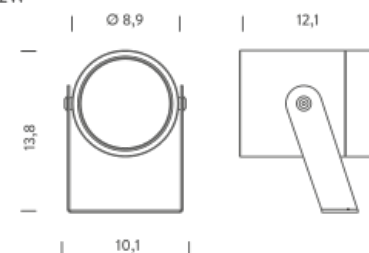

LUX SPOT 4,2W

LUX SPOT 12W

12W | 4000K - 14°

LAMPING

Source	LED spot
Total power	12W
Emission	orientable
Switching	according to bulb
Tension	350mA
Color temperature	4000K
Luminous flux	1200lm
Initial luminaire efficacy	100lm/W
Initial chromaticity	SDCM<3
Typ CRI	>90
Dimensions	ø8,9x13,8
Ambient temperature range	-20°C/35°C
Performance ambient temperature	25°C
Notes	

Net lamp weight 1,10 kg

Codes

BLUS1801N43NAA
BLUS1801N43NAN

Structure

grey
black

PACKAGE

Package 01 Dimension: 23,50x15x11 cm / Gross weight: 1,25 kg

Certificazioni

LUX SPOT 4,2W

LUX SPOT 12W

12W | 4000K - 53°

LAMPING

Source	LED spot
Total power	12W
Emission	orientable
Switching	according to bulb
Tension	350mA
Color temperature	4000K
Luminous flux	1200lm
Initial luminaire efficacy	100lm/W
Initial chromaticity	SDCM<3
Typ CRI	>90
IP class	67
Dimensions	ø8,9x13,8
Ambient temperature range	-20°C/35°C
Performance ambient temperature	25°C
Notes	cable length 2m, BLUXSPEG and BLUXHC66 not included, driver not included. Compatible control: 1-10V, DALI, TRIAC series connection
Net lamp weight	1,10 kg

Codes

BLUS1801H43NAA
BLUS1801H43NAN

Structure

grey
black

PACKAGE

Package 01 Dimension: 23,50x15x11 cm / Gross weight: 1,25 kg

Certificazioni

LUX SPOT 4,2W