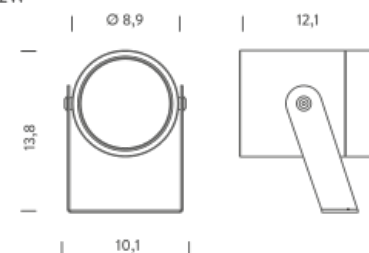

LUX SPOT 4,2W

LUX SPOT 12W

12W | 3000K - 14°

LAMPING

Source	LED spot
Total power	12W
Emission	orientable
Switching	according to bulb
Tension	350mA
Color temperature	3000K
Luminous flux	1100lm
Initial luminaire efficacy	92lm/W
Initial chromaticity	SDCM<3
Typ CRI	>90
IP class	67
Dimensions	ø8,9x13,8
Ambient temperature range	-20°C/35°C
Performance ambient temperature	25°C
Notes	

Net lamp weight 1,10 kg

Codes

BLUS1801N43WAA
BLUS1801N43WAN

Structure

grey
black

PACKAGE

Package 01 Dimension: 23,50x15x11 cm / Gross weight: 1,25 kg

Certificazioni

LUX SPOT 4,2W

LUX SPOT 12W

12W | 3000K - 53°

LAMPING

Source	LED spot
Total power	12W
Emission	orientable
Switching	according to bulb
Tension	350mA
Color temperature	3000K
Luminous flux	950lm
Initial luminaire efficacy	80lm/W
Initial chromaticity	SDCM<3
Typ CRI	>90
Dimensions	ø8,9x13,8
Ambient temperature range	-20°C/35°C
Performance ambient temperature	25°C
Notes	

Net lamp weight 1,10 kg

Codes

BLUS1801H43WAA
BLUS1801H43WAN

Structure

grey
black

PACKAGE

Package 01 Dimension: 23,50x15x11 cm / Gross weight: 1,25 kg

Certificazioni