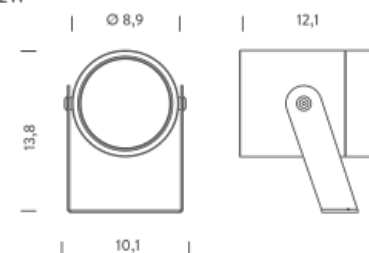

Bracket to install the spot and adjust the orientation. The spot can be installed also using a ground spike.

12W | 2700K - 14°

LAMPING

Source	LED spot
Total power	12W
Emission	orientable
Switching	according to bulb
Tension	350mA
Color temperature	2700K
Luminous flux	1040lm
Initial luminaire efficacy	87lm/W
Initial chromaticity	SDCM<3
Typ CRI	>90
IP class	67
Dimensions	ø8,9x13,8
Ambient temperature range	-20°C/35°C
Performance ambient temperature	25°C
Notes	

Net lamp weight 1,10 kg

Codes

BLUS1801N43DAA
BLUS1801N43DAN

Structure

grey
black

PACKAGE

Package 01 Dimension: 23,50x15x11 cm / Gross weight: 1,25 kg

Certificazioni

LUX SPOT 4,2W

LUX SPOT 12W

12W | 2700K - 53°

LAMPING

Source	LED spot
Total power	12W
Emission	orientable
Switching	according to bulb
Tension	350mA
Color temperature	2700K
Luminous flux	900lm
Initial luminaire efficacy	75lm/W
Initial chromaticity	SDCM<3
Typ CRI	>90
IP class	67
Dimensions	ø8,9x13,8
Ambient temperature range	-20°C/35°C
Performance ambient temperature	25°C
Notes	

Net lamp weight 1,10 kg

Codes

BLUS1801H43DAA
BLUS1801H43DAN

Structure

grey
black

PACKAGE

Package 01 Dimension: 23,50x15x11 cm / Gross weight: 1,25 kg

Certificazioni