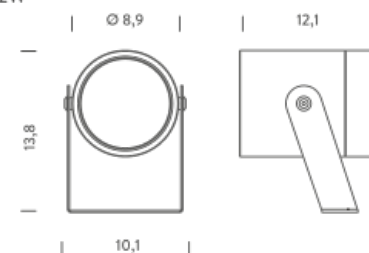

LUX SPOT 4,2W

LUX SPOT 12W

12W | 3000K - 53°

LAMPING

Source	LED spot
Total power	12W
Emission	orientable
Switching	according to bulb
Tension	350mA
Color temperature	3000K
Luminous flux	950lm
Initial luminaire efficacy	80lm/W
Initial chromaticity	SDCM<3
Typ CRI	>90
Dimensions	ø8,9x13,8
Ambient temperature range	-20°C/35°C
Performance ambient temperature	25°C
Notes	

Net lamp weight 1,10 kg

Codes

BLUS1801H43WAA
BLUS1801H43WAN

Structure

grey
black

PACKAGE

Package 01 Dimension: 23,50x15x11 cm / Gross weight: 1,25 kg

Certificazioni

LUX SPOT 4,2W

LUX SPOT 12W

12W | 4000K - 14°

LAMPING

Source	LED spot
Total power	12W
Emission	orientable
Switching	according to bulb
Tension	350mA
Color temperature	4000K
Luminous flux	1200lm
Initial luminaire efficacy	100lm/W
Initial chromaticity	SDCM<3
Typ CRI	>90
Dimensions	ø8,9x13,8
Ambient temperature range	-20°C/35°C
Performance ambient temperature	25°C
Notes	

Net lamp weight 1,10 kg

Codes

BLUS1801N43NAA
BLUS1801N43NAN

Structure

grey
black

PACKAGE

Package 01 Dimension: 23,50x15x11 cm / Gross weight: 1,25 kg

Certificazioni