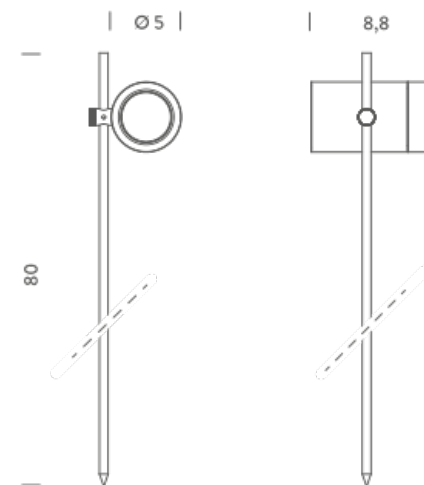

Spots are available in different finishes, color temperatures and beam angles. Dimmable via 1-10V and DALI.

3000K | 17°

LAMPING

Source	LED
Total power	4.2W
Emission	orientable
Switching	according to driver
Tension	350mA
Color temperature	3000K
Luminous flux	366lm
Initial luminaire efficacy	90lm/W
Initial chromaticity	SDCM<3
Typ CRI	90
IP class	67
Dimensions	Ø5x8.8x80
Materials	anodized aluminium
Ambient temperature range	-20°C/35°C
Performance ambient temperature	25°C
Notes	driver not included. compatible control: 1-10V, DALI, DMX, Casambi
Customization options	2700K
Accessories	Drivers 350mA,
Net lamp weight	0.4 kg

Codes

BLUG3001N21WAA
BLUG3001N21WAN
BLUG3001N21WVE

Structure

grey
black
green

PACKAGE

Package 01 Dimension: 110x12x12 cm / Gross weight: 1,42 kg

Certificazioni

NEMO^{3,000}

3000K | 46°

LAMPING

Source	LED
Total power	4.2W
Emission	orientable
Switching	accordi to driver
Tension	350mA
Color temperature	3000K
Luminous flux	366lm
Initial luminaire efficacy	90lm/W
Initial chromaticity	SDCM<3
Typ CRI	90
IP class	67
Dimensions	Ø5x8.8x80
Materials	anodized aluminum
Ambient temperature range	-20°C/35°C
Performance ambient temperature	25°C
Notes	driver not included. compatible control: 1-10V, DALI, DMX, Casambi
Customization options	2700K
Accessories	Drivers 350mA,
Net lamp weight	0.4 kg

4000K | 17°

LAMPING

Source	LED
Total power	4.2W
Emission	orientable
Switching	according to driver
Tension	350mA
Color temperature	4000K
Luminous flux	372lm
Initial luminaire efficacy	90lm/W
Initial chromaticity	SDCM<3
Typ CRI	90
IP class	67
Dimensions	Ø5x8.8x80
Materials	anodized aluminum
Ambient temperature range	-20°C//35°C
Performance ambient temperature	25°C
Notes	driver not included. compatible control: 1-10V, DALI, DMX, Casambi
Customization options	2700K
Accessories	Drivers 350mA,
Net lamp weight	0.4 kg