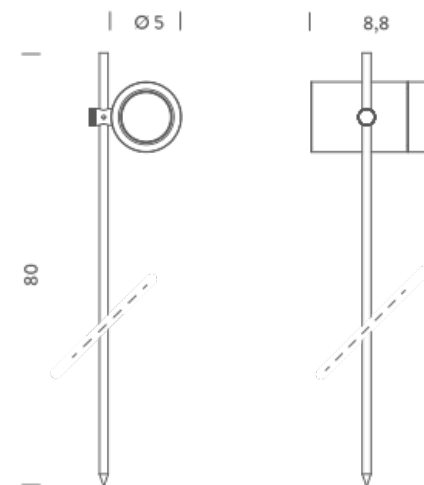

3000K | 46°

LAMPING

Source	LED
Total power	4.2W
Emission	orientable
Switching	accordi to driver
Tension	350mA
Color temperature	3000K
Luminous flux	366lm
Initial luminaire efficacy	90lm/W
Initial chromaticity	SDCM<3
Typ CRI	90
IP class	67
Dimensions	Ø5x8.8x80
Materials	anodized aluminum
Ambient temperature range	-20°C/35°C
Performance ambient temperature	25°C
Notes	driver not included. compatible control: 1-10V, DALI, DMX, Casambi
Customization options	2700K
Accessories	Drivers 350mA,
Net lamp weight	0.4 kg

Codes

BLUG3001F21WAA
BLUG3001F21WAN
BLUG3001F21WVE

Structure

grey
black
green

PACKAGE

Package 01 Dimension: 110x12x12 cm / Gross weight: 1,42 kg

Certificazioni

NEMO s.p.a.

4000K | 17°

LAMPING

Source	LED
Total power	4.2W
Emission	orientable
Switching	according to driver
Tension	350mA
Color temperature	4000K
Luminous flux	372lm
Initial luminaire efficacy	90lm/W
Initial chromaticity	SDCM<3
Typ CRI	90
IP class	67
Dimensions	Ø5x8.8x80
Materials	anodized aluminum
Ambient temperature range	-20°C//35°C
Performance ambient temperature	25°C
Notes	driver not included. compatible control: 1-10V, DALI, DMX, Casambi
Customization options	2700K
Accessories	Drivers 350mA,
Net lamp weight	0.4 kg

4000K | 46°

LAMPING

Source	LED
Total power	4.2W
Emission	orientable
Switching	according to driver
Tension	350mA
Color temperature	4000K
Luminous flux	372lm
Initial luminaire efficacy	90lm/W
Initial chromaticity	SDCM<3
Typ CRI	90
IP class	67
Dimensions	Ø5x8.8x80
Materials	anodized aluminum
Ambient temperature range	-20°C/35°C
Performance ambient temperature	25°C
Notes	driver not included. compatible control: 1-10V, DALI, DMX, Casambi
Customization options	2700K
Accessories	Drivers 350mA,
Net lamp weight	0.4 kg