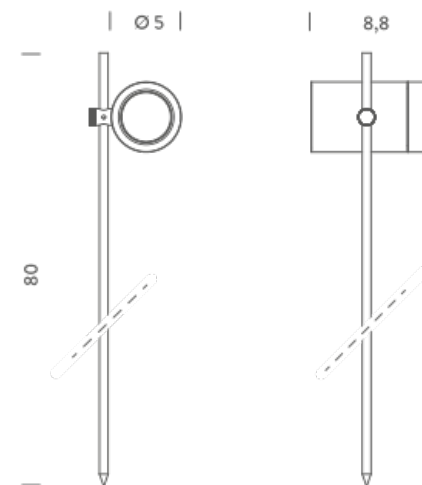

Spots are available in different finishes, color temperatures and beam angles. Dimmable via 1-10V and DALI.

3000K | 17°

LAMPING

Source	LED
Total power	4.2W
Emission	orientable
Switching	according to driver
Tension	350mA
Color temperature	3000K
Luminous flux	366lm
Initial luminaire efficacy	90lm/W
Initial chromaticity	SDCM<3
Typ CRI	90
IP class	67
Dimensions	Ø5x8.8x80
Materials	anodized aluminium
Ambient temperature range	-20°C/35°C
Performance ambient temperature	25°C
Notes	driver not included. compatible control: 1-10V, DALI, DMX, Casambi
Customization options	2700K
Accessories	Drivers 350mA,
Net lamp weight	0.4 kg

4000K | 17°

LAMPING

Source	LED
Total power	4.2W
Emission	orientable
Switching	according to driver
Tension	350mA
Color temperature	4000K
Luminous flux	372lm
Initial luminaire efficacy	90lm/W
Initial chromaticity	SDCM<3
Typ CRI	90
IP class	67
Dimensions	Ø5x8.8x80
Materials	anodized aluminum
Ambient temperature range	-20°C//35°C
Performance ambient temperature	25°C
Notes	driver not included. compatible control: 1-10V, DALI, DMX, Casambi
Customization options	2700K
Accessories	Drivers 350mA,
Net lamp weight	0.4 kg

Codes

BLUG3001N21NAA
BLUG3001N21NAN
BLUG3001N21NVE

Structure

grey
black
green

PACKAGE

Package 01 Dimension: 110x12x12 cm / Gross weight: 1,42 kg

Certificazioni

NEMO^{3,000}

4000K | 46°

LAMPING

Source	LED
Total power	4.2W
Emission	orientable
Switching	according to driver
Tension	350mA
Color temperature	4000K
Luminous flux	372lm
Initial luminaire efficacy	90lm/W
Initial chromaticity	SDCM<3
Typ CRI	90
IP class	67
Dimensions	Ø5x8.8x80
Materials	anodized aluminum
Ambient temperature range	-20°C/35°C
Performance ambient temperature	25°C
Notes	driver not included. compatible control: 1-10V, DALI, DMX, Casambi
Customization options	2700K
Accessories	Drivers 350mA,
Net lamp weight	0.4 kg