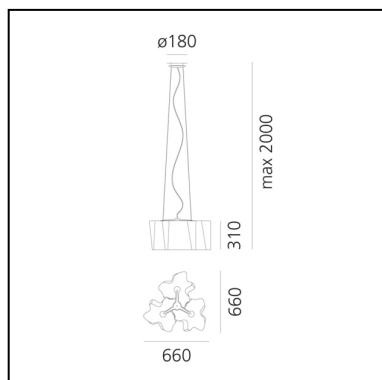

DIMENSIONS

- Length: **450 mm**
- Width: **450 mm**
- Height: **220 mm**
- Base Diameter: **180 mm**
- Max Height from ceiling: **2000 mm**

SOURCES NOT INCLUDED

- Category: **LED RETROFIT**
- Number: **3**
- Watt: **10W**
- Delivered lumen output: **1055lm**
- Socket: **E27**

DIMENSIONS

- Length: **660 mm**
- Width: **660 mm**
- Height: **310 mm**
- Base Diameter: **180 mm**
- Max Height from ceiling: **2000 mm**

SOURCES NOT INCLUDED

- Category: **LED RETROFIT**
- Number: **3**
- Watt: **15W**
- Socket: **E27**

Logico Suspension 3x120° - Fumè Diffuser

Michele De Lucchi
Gerhard Reichert

IP20      Dimmerable: 

LUMINAIRE

- Watt: **39W**
- Voltage: **220V-240V**
- Delivered lumen output: **3936lm**

Notes

Available in four sizes and in four configurations: single, on line, 3x120° and 4x90°. Its modular shape lends itself to the creation and realisation of customized compositions, supplied as special project.