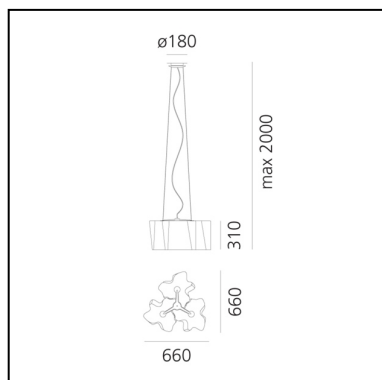

DIMENSIONS

- Length: **450 mm**
- Width: **450 mm**
- Height: **220 mm**
- Base Diameter: **180 mm**
- Max Height from ceiling: **2000 mm**

SOURCES NOT INCLUDED

- Category: **LED RETROFIT**
- Number: **3**
- Watt: **10W**
- Delivered lumen output: **1055lm**
- Socket: **E27**

Logico Suspension 3x120° - Silk Diffuser

Michele De Lucchi
Gerhard Reichert

IP20      Dimmerable: 

LUMINAIRE

- Watt: **39W**
- Voltage: **220V-240V**
- Delivered lumen output: **3936lm**
- Efficiency: **86%**
- Efficacy: **100.92lm/W**
- CRI: **80**

DIMENSIONS

- Length: **660 mm**
- Width: **660 mm**
- Height: **310 mm**
- Base Diameter: **180 mm**
- Max Height from ceiling: **2000 mm**

SOURCES NOT INCLUDED

- Category: **LED RETROFIT**
- Number: **3**
- Watt: **15W**
- Socket: **E27**