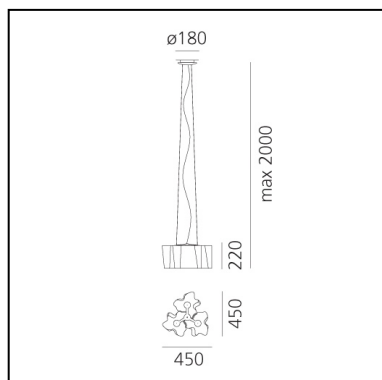

Logico Mini Suspension 3x120° - Silk Diffuser

Michele De Lucchi
Gerhard Reichert

IP20      Dimmerable: 

LUMINAIRE

- Watt: **31,5W**
- Voltage: **220V-240V**
- Delivered lumen output: **2906lm**
- Efficiency: **92%**
- Efficacy: **93.74lm/W**
- CRI: **80**

DIMENSIONS

- Length: **450 mm**
- Width: **450 mm**
- Height: **220 mm**
- Base Diameter: **180 mm**
- Max Height from ceiling: **2000 mm**

SOURCES NOT INCLUDED

- Category: **LED RETROFIT**
- Number: **3**
- Watt: **10W**
- Delivered lumen output: **1055lm**
- Socket: **E27**

DIMENSIONS

- Length: **660 mm**
- Width: **660 mm**
- Height: **310 mm**
- Base Diameter: **180 mm**
- Max Height from ceiling: **2000 mm**

SOURCES NOT INCLUDED

- Category: **LED RETROFIT**
- Number: **3**
- Watt: **15W**
- Socket: **E27**